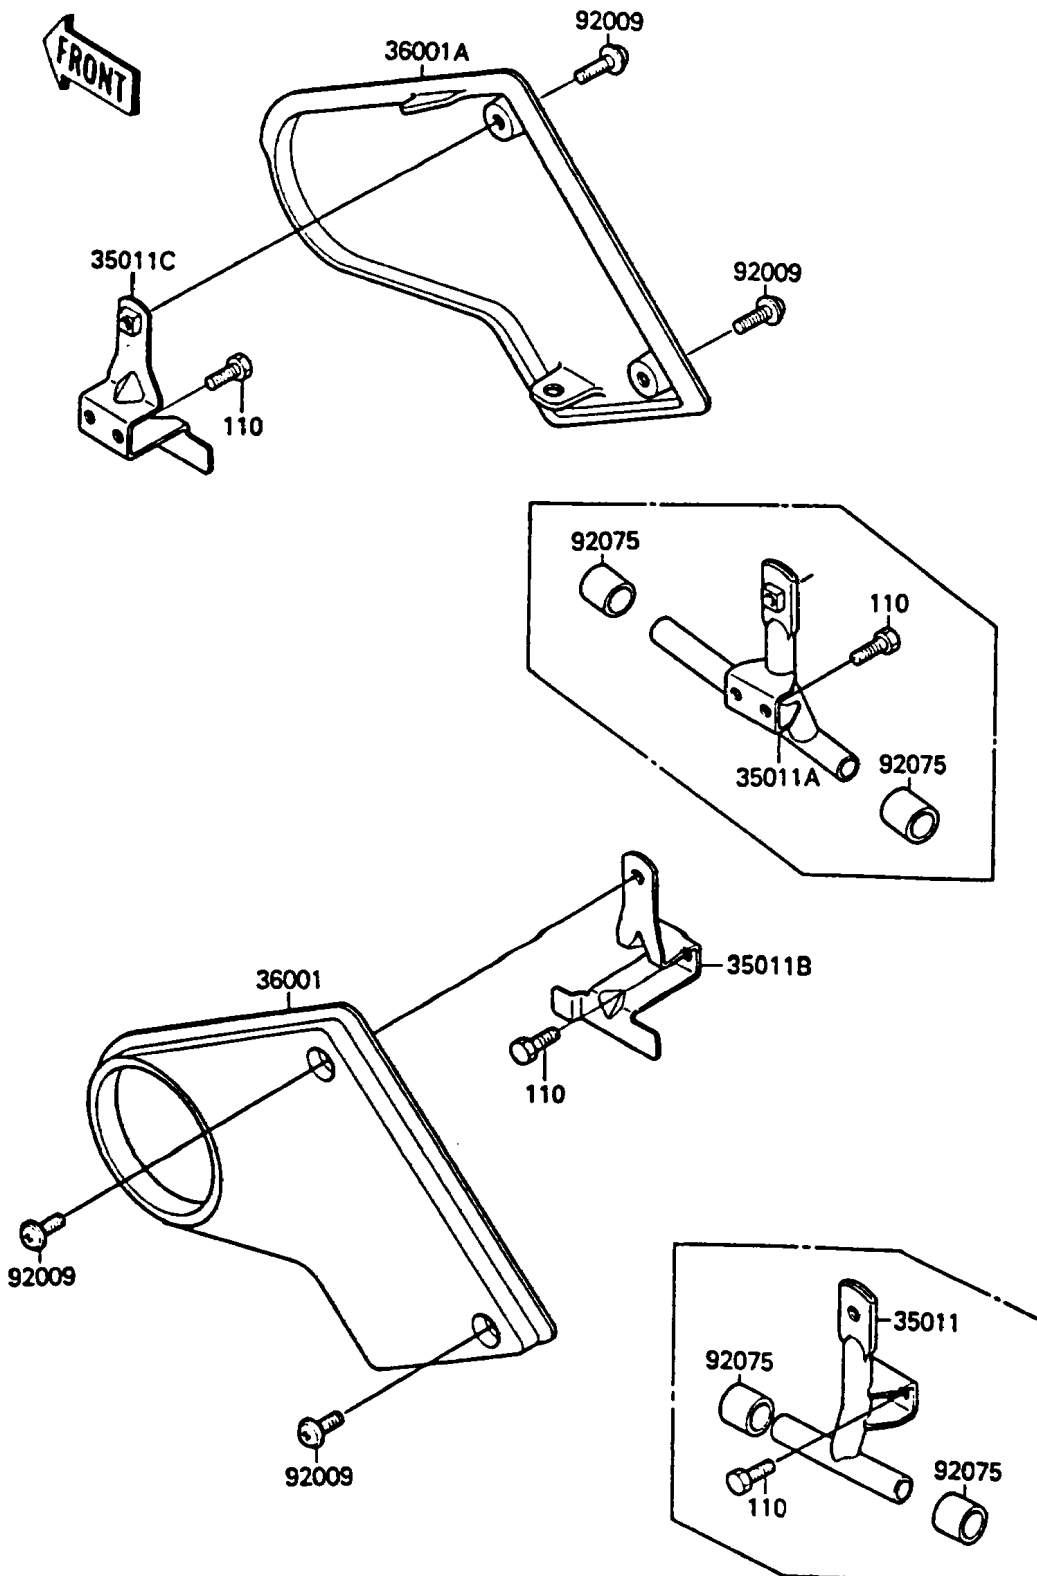

1987 Mojave 110E PARTS DIAGRAM

Side Covers

F2611-0014

1987 Mojave 110E PARTS LIST

Side Covers

| ITEM NAME | PART NUMBER | QUANTITY |
|--------------------------------------|---------------|----------|
| STAY,SIDE COVER,LH (Ref # 35011) | 35011-1331 | 1 |
| STAY,SIDE COVER,RH (Ref # 35011A) | 35011-1332 | 1 |
| COVER-SIDE,LH,BLUE (Ref # 36001) | 36001-1338-BG | 1 |
| COVER-SIDE,RH,BLUE (Ref # 36001A) | 36001-1339-BG | 1 |
| SCREW,6X14 (Ref # 92009) | 92009-1288 | 1 |
| DAMPER,SIDE COVER STAY (Ref # 92075) | 92075-1894 | 1 |
| BOLT,6X10,BLACK (Ref # 110) | 110C0610 | 1 |