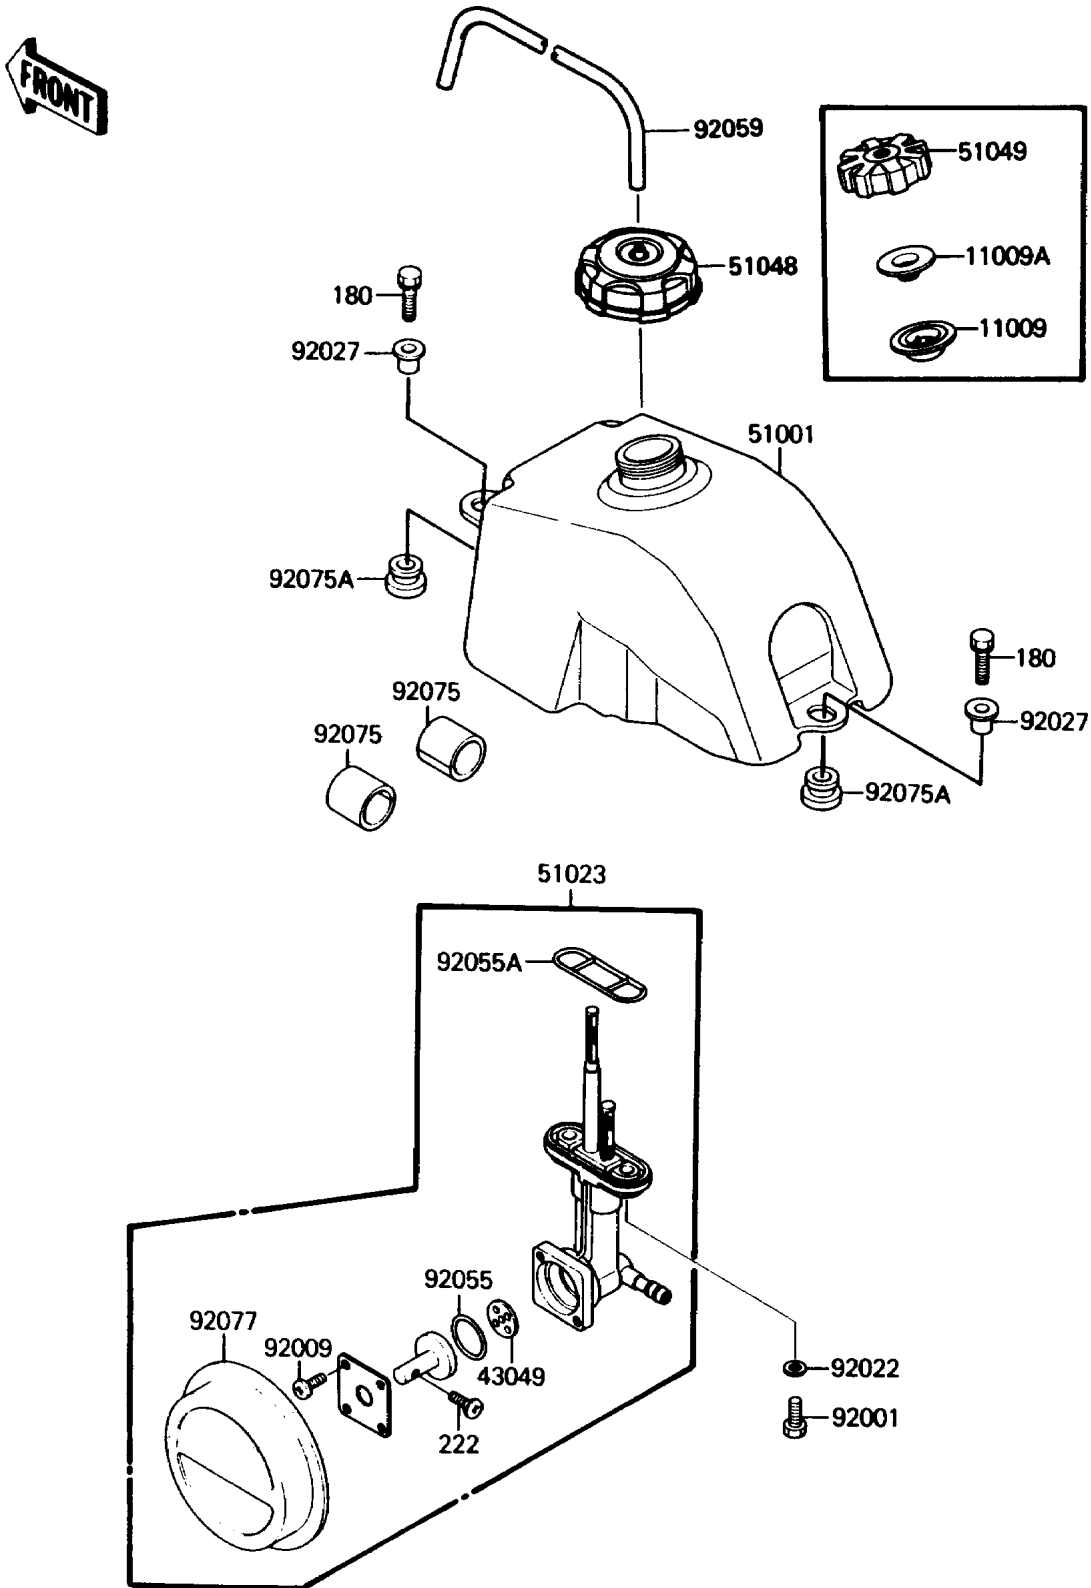

1987 Mojave 110E PARTS DIAGRAM

Fuel Tank

F2410-0342

1987 Mojave 110E PARTS LIST

Fuel Tank

| ITEM NAME | PART NUMBER | QUANTITY |
|---|-------------|----------|
| GASKET,FUEL TANK CAP (Ref # 11009) | 11009-1452 | 1 |
| GASKET,FUEL TANK CAP (Ref # 11009A) | 11009-1514 | 1 |
| PACKING,FUEL TAP LEVER (Ref # 43049) | 43049-1017 | 1 |
| TANK-COMP-FUEL (Ref # 51001) | 51001-1248 | 1 |
| TAP-ASSY,FUEL (Ref # 51023) | 51023-1131 | 1 |
| CAP-TANK,FUEL (Ref # 51049) | 51049-1006 | 1 |
| BOLT,6X14 (Ref # 92001) | 92001-121 | 1 |
| SCREW,3X5 (Ref # 92009) | 92009-1123 | 1 |
| WASHER,6.2X11X1.5 (Ref # 92022) | 92022-183 | 1 |
| COLLAR,L=16.1 (Ref # 92027) | 92027-1847 | 1 |
| RING-O,FUEL TAP LEVER (Ref # 92055) | 92055-1111 | 1 |
| RING-O,FUEL TAP PACKING (Ref # 92055A) | 92055-1348 | 1 |
| TUBE,5X9X250 (Ref # 92059) | 92059-1258 | 1 |
| DAMPER,FUEL TANK,FR,UNDER (Ref # 92075) | 92075-1369 | 1 |
| DAMPER (Ref # 92075A) | 92075-1787 | 1 |
| KNOB,FUEL TAP (Ref # 92077) | 92077-1075 | 1 |
| BOLT-UPSET-WS,6X25 (Ref # 180) | 180D0625 | 1 |
| SCREW-CSK-RD-CROS,4X12 (Ref # 222) | 222B0412 | 1 |