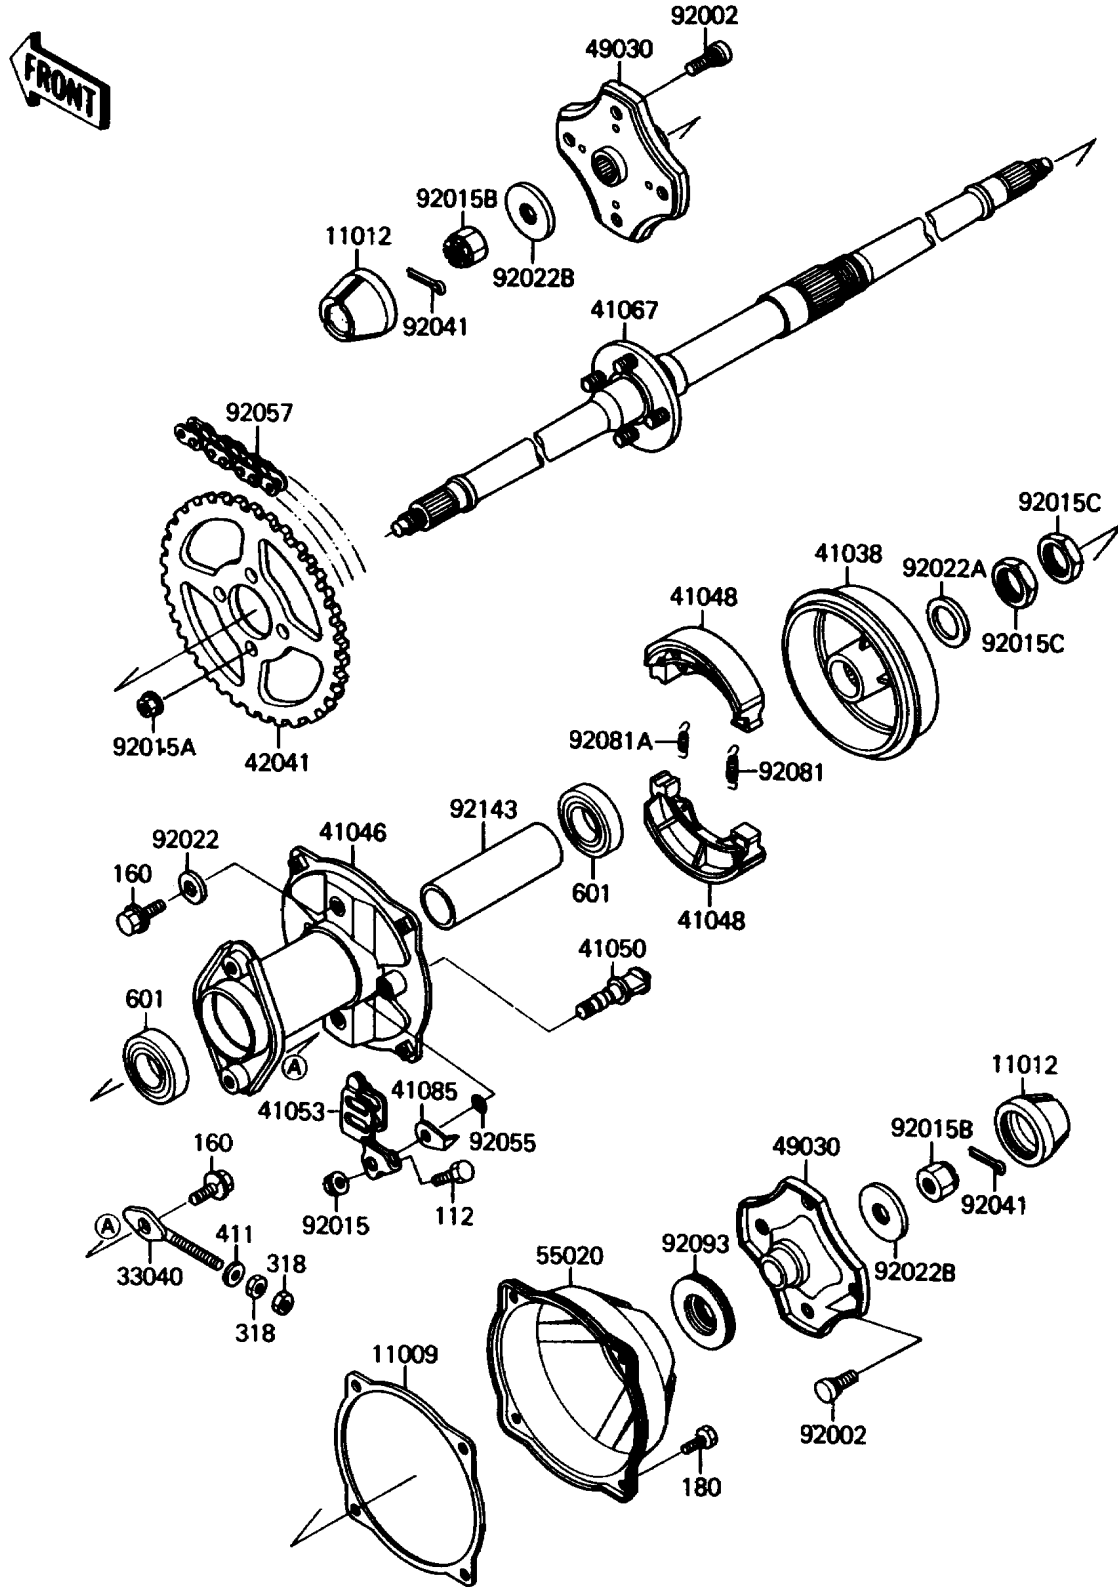

1987 Mojave 110E PARTS DIAGRAM

Rear Hub

F2240-0201

1987 Mojave 110E PARTS LIST

Rear Hub

ITEM NAME	PART NUMBER	QUANTITY
GASKET (Ref # 11009)	11009-1596	1
CAP,WHEEL (Ref # 11012)	11012-1519	2
ADJUSTER-CHAIN (Ref # 33040)	33040-4006	1
DRUM,REAR BRAKE (Ref # 41038)	41038-1174	1
HOUSING-BEARING (Ref # 41046)	41046-1078	1
SHOE-BRAKE,RR (Ref # 41048)	41048-1025	2
CAM-BRAKE (Ref # 41050)	42026-026	1
LEVER-BRAKE CAM (Ref # 41053)	41053-4004	1
AXLE-ASSY,RR (Ref # 41067)	41067-1297	1
INDICATOR (Ref # 41085)	41085-1058	1
SPROCKET-HUB,50T (Ref # 42041)	42041-1261	1
HUB,RR (Ref # 49030)	49030-1081	2
GUARD,REAR BRAKE DRUM (Ref # 55020)	55020-1233	1
BOLT,10MM (Ref # 92002)	92002-1459	8
NUT,FLANGED,6MM (Ref # 92015)	92015-1193	1
NUT,FLANGED,10MM (Ref # 92015A)	92015-1335	4
NUT,CASTLE,18MM (Ref # 92015B)	92015-1441	2
NUT,LOCK,32MM (Ref # 92015C)	92015-1493	2
WASHER,12.4X28X4.5 (Ref # 92022)	92022-1196	3
WASHER,32.5X43X2.3 (Ref # 92022A)	92022-1225	1
WASHER,T=4.5 (Ref # 92022B)	92022-1794	2
COTTER,4.0X35 (Ref # 92041)	92041-1053	2
RING-O,BRAKE CAM (Ref # 92055)	92055-004	1
CHAIN,DRIVE,DID428VX100L (Ref # 92057)	92057-1218	1
SPRING,BRAKE SHOE (Ref # 92081)	92081-1550	1
SPRING,BRAKE SHOE (Ref # 92081A)	92081-1766	1
SEAL (Ref # 92093)	92093-1229	1
COLLAR,35.7X41.3X125 (Ref # 92143)	92143-1024	1
BOLT-UPSET (Ref # 112)	112H0640	1

1987 Mojave 110E PARTS LIST

Rear Hub

ITEM NAME	PART NUMBER	QUANTITY
BOLT-FINE-WS (Ref # 160)	160H1225	4
BOLT-UPSET-WS (Ref # 180)	180D0612	4
NUT-HEX-SMALL,8MM (Ref # 318)	318G0800	2
WASHER-PLAIN,8MM (Ref # 411)	411B0800	1
BEARING-BALL,#6007UU (Ref # 601)	601A6007UU	2