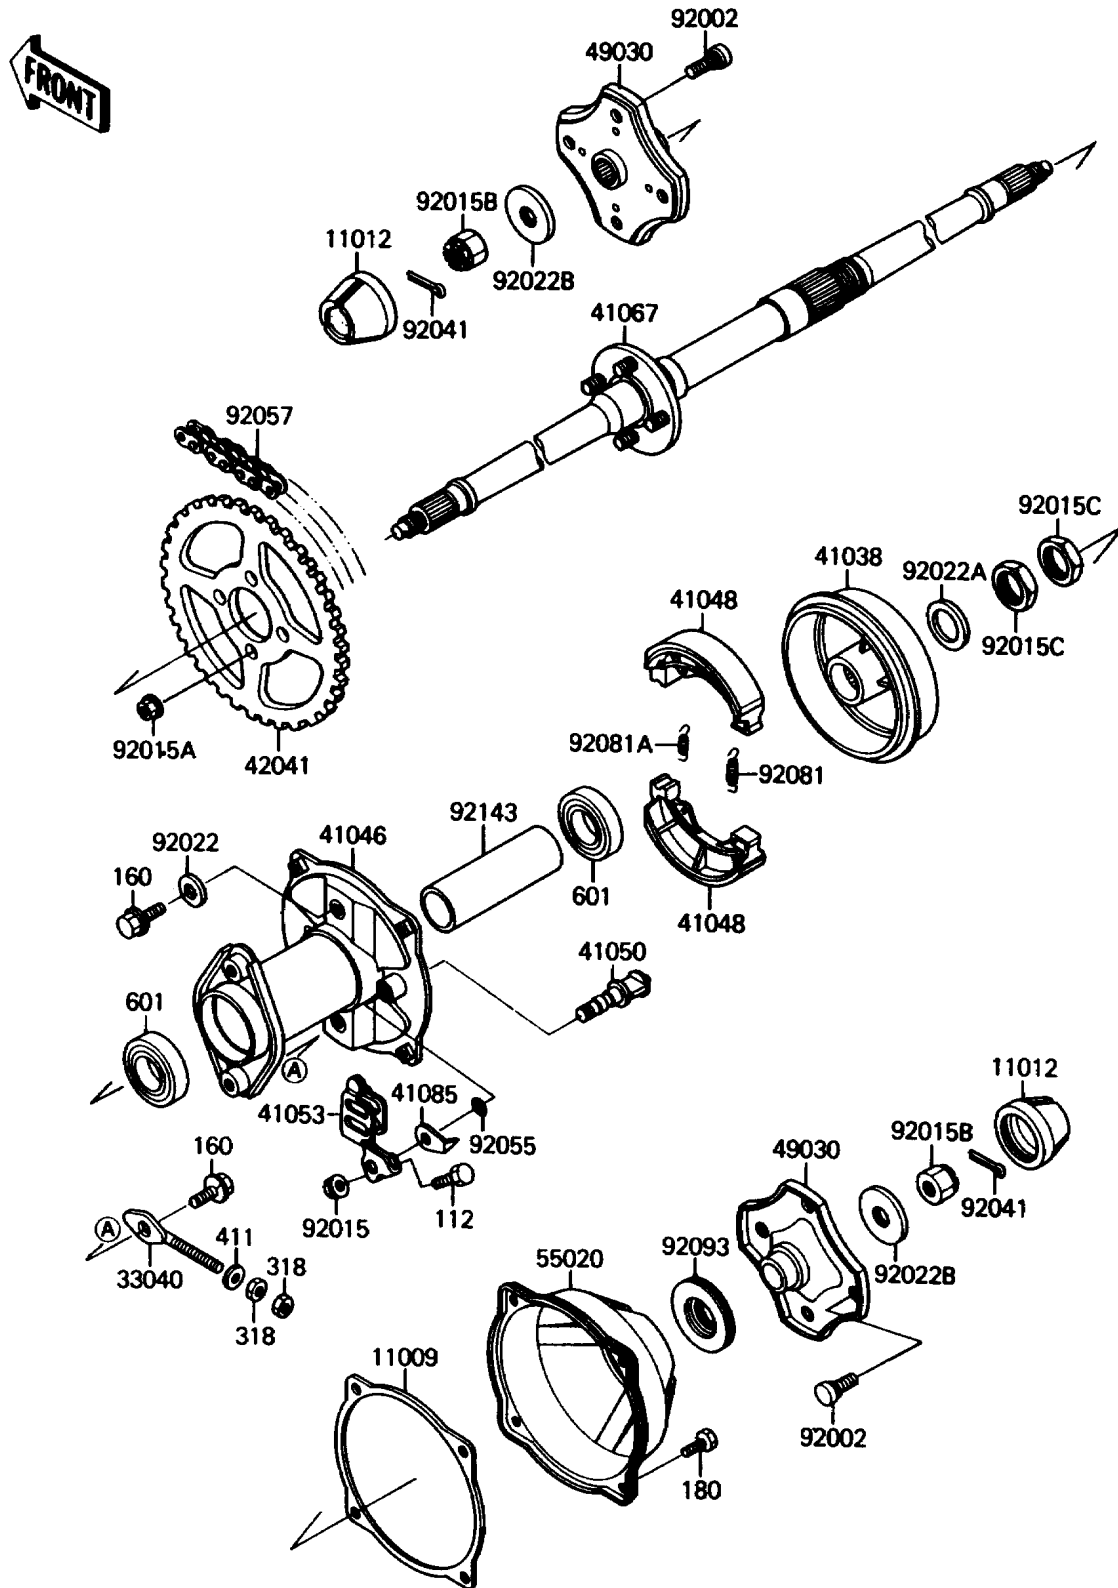

## 1987 Mojave 110E PARTS DIAGRAM

Rear Hub

F2240-0201

## 1987 Mojave 110E PARTS LIST

Rear Hub

ITEM NAME	PART NUMBER	QUANTITY
GASKET (Ref # 11009)	11009-1596	1
CAP,WHEEL (Ref # 11012)	11012-1519	1
ADJUSTER-CHAIN (Ref # 33040)	33040-4006	1
DRUM,REAR BRAKE (Ref # 41038)	41038-1174	1
HOUSING-BEARING (Ref # 41046)	41046-1078	1
SHOE-BRAKE,RR (Ref # 41048)	41048-1025	1
CAM-BRAKE (Ref # 41050)	42026-026	1
LEVER-BRAKE CAM (Ref # 41053)	41053-4004	1
AXLE-ASSY,RR (Ref # 41067)	41067-1297	1
INDICATOR (Ref # 41085)	41085-1058	1
SPROCKET-HUB,50T (Ref # 42041)	42041-1261	1
HUB,RR (Ref # 49030)	49030-1081	1
GUARD,REAR BRAKE DRUM (Ref # 55020)	55020-1233	1
BOLT,10MM (Ref # 92002)	92002-1459	1
NUT,FLANGED,6MM (Ref # 92015)	92015-1193	1
NUT,FLANGED,10MM (Ref # 92015A)	92015-1335	1
NUT,CASTLE,18MM (Ref # 92015B)	92015-1441	1
NUT,LOCK,32MM (Ref # 92015C)	92015-1493	1
WASHER,12.4X28X4.5 (Ref # 92022)	92022-1196	1
WASHER,32.5X43X2.3 (Ref # 92022A)	92022-1225	1
WASHER,T=4.5 (Ref # 92022B)	92022-1794	1
COTTER,4.0X35 (Ref # 92041)	92041-1053	1
RING-O,BRAKE CAM (Ref # 92055)	92055-004	1
CHAIN,DRIVE,DID428VX100L (Ref # 92057)	92057-1218	1
SPRING,BRAKE SHOE (Ref # 92081)	92081-1550	1
SPRING,BRAKE SHOE (Ref # 92081A)	92081-1766	1
SEAL (Ref # 92093)	92093-1229	1
COLLAR,35.7X41.3X125 (Ref # 92143)	92143-1024	1
BOLT-UPSET (Ref # 112)	112H0640	1

## 1987 Mojave 110E PARTS LIST

Rear Hub

ITEM NAME	PART NUMBER	QUANTITY
BOLT-FINE-WS (Ref # 160)	160H1225	1
BOLT-UPSET-WS (Ref # 180)	180D0612	1
NUT-HEX-SMALL,8MM (Ref # 318)	318G0800	1
WASHER-PLAIN,8MM (Ref # 411)	411B0800	1
BEARING-BALL,#6007UU (Ref # 601)	601A6007UU	1