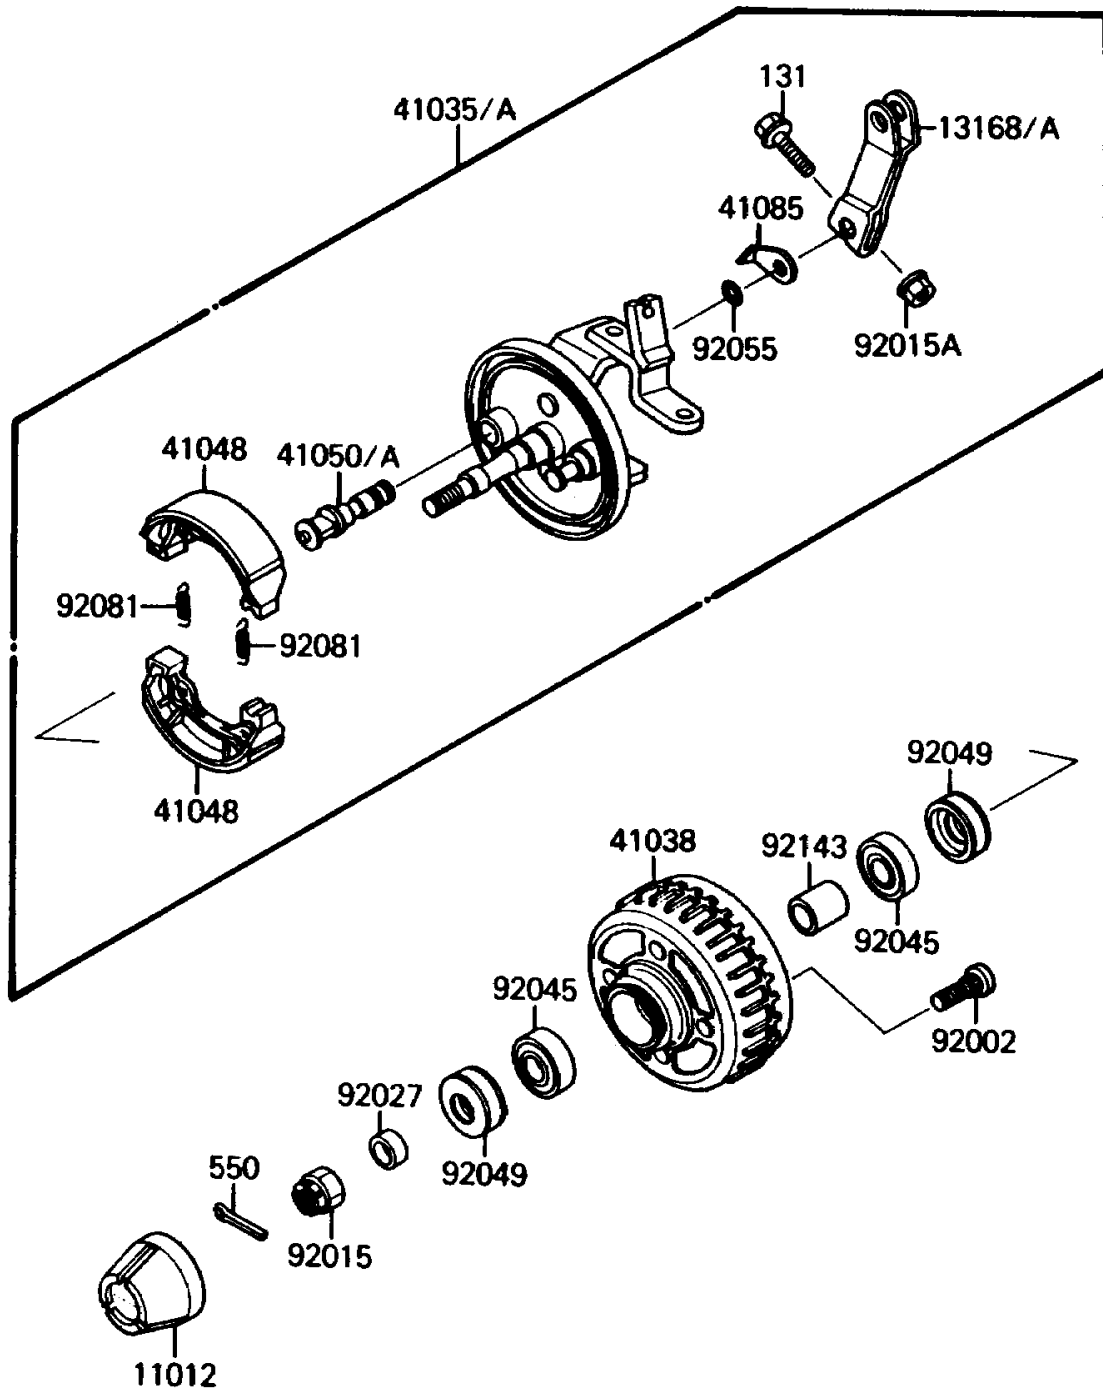

1987 Mojave 110E PARTS DIAGRAM

Front Hub

F2230-0150

1987 Mojave 110E PARTS LIST

Front Hub

ITEM NAME	PART NUMBER	QUANTITY
CAP,WHEEL (Ref # 11012)	11012-1519	1
LEVER,BRAKE CAM,LH (Ref # 13168)	13168-1325	1
LEVER,BRAKE CAM,RH (Ref # 13168A)	13168-1326	1
PANEL-ASSY-BRAKE,FR,LH (Ref # 41035)	41035-1215	1
PANEL-ASSY-BRAKE,FR,RH (Ref # 41035A)	41035-1216	1
DRUM,FRONT BRAKE (Ref # 41038)	41038-1171	1
SHOE-BRAKE (Ref # 41048)	41048-1052	1
CAM-BRAKE,FR,LH (Ref # 41050)	41050-1069	1
CAM-BRAKE,FR,RH (Ref # 41050A)	41050-1070	1
INDICATOR (Ref # 41085)	41085-1058	1
BOLT,10MM (Ref # 92002)	92002-1868	1
NUT,CASTLE,16MM (Ref # 92015)	42045-014	1
NUT,FLANGED,6MM,BLACK (Ref # 92015A)	92015-1237	1
COLLAR,16.0X22X9.5 (Ref # 92027)	92027-1815	1
BEARING-BALL,6203DDU2 AV2S (Ref # 92045)	92045-1192	1
SEAL-OIL (Ref # 92049)	92049-1197	1
RING-O,BRAKE CAM (Ref # 92055)	92055-004	1
SPRING,BRAKE SHOE (Ref # 92081)	41049-002	1
COLLAR,17.6X22.2X25 (Ref # 92143)	92143-1037	1
BOLT-FLANGED (Ref # 131)	131H0635	1
PIN-COTTER,4.0X30 (Ref # 550)	550D4030	1