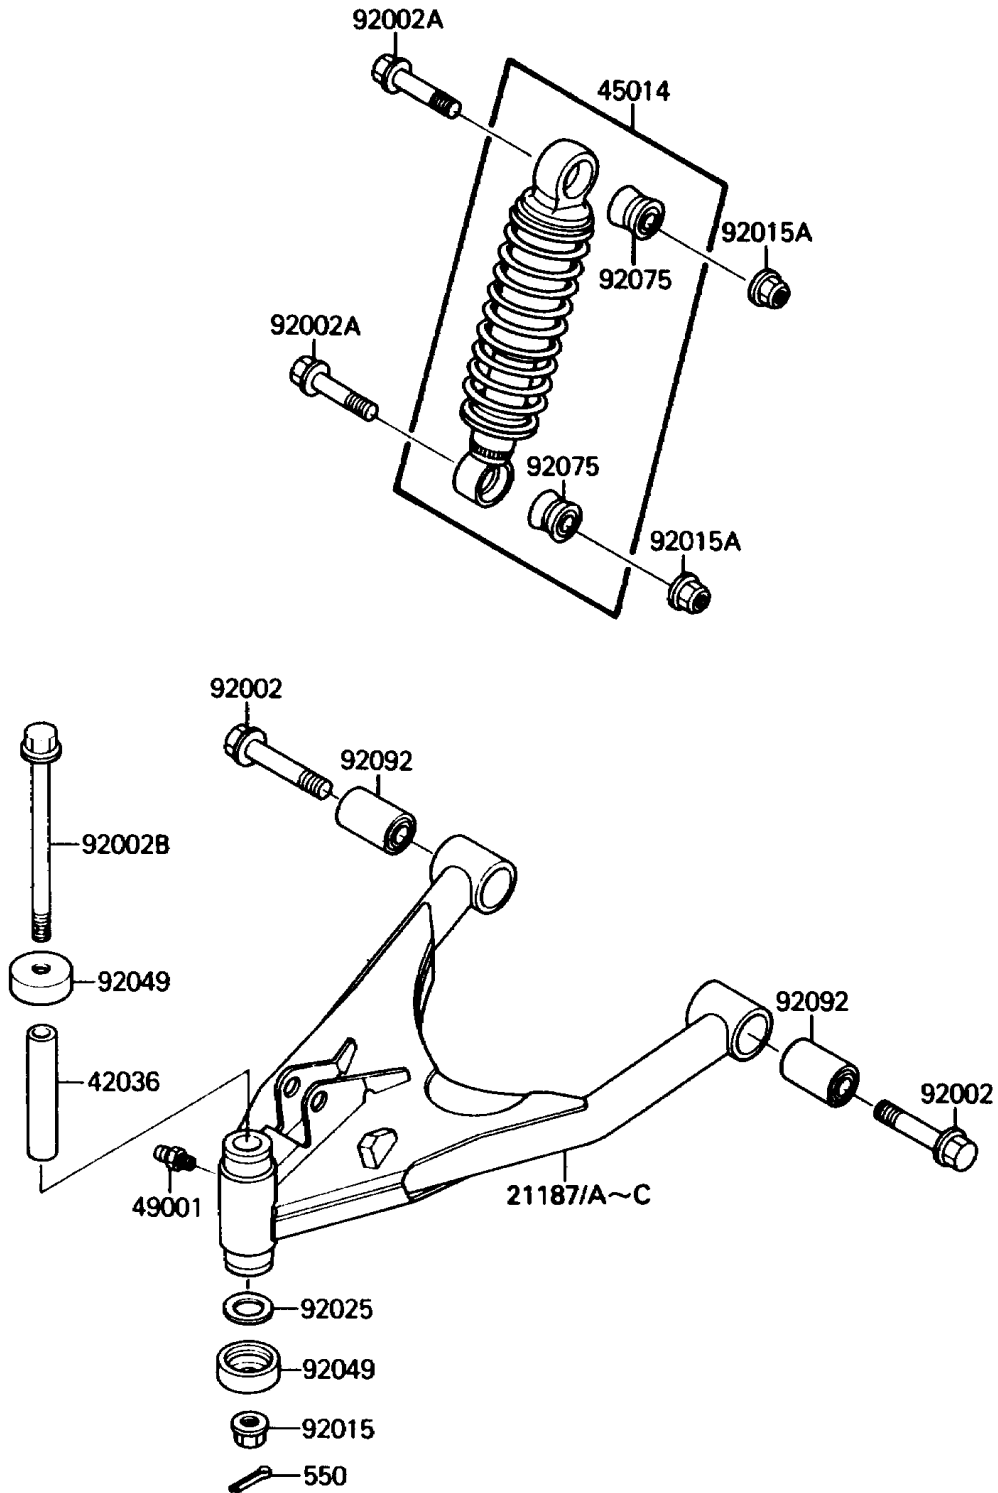

1987 Mojave 110E PARTS DIAGRAM

Suspension/Shock Absorber

F2151-0013

1987 Mojave 110E PARTS LIST

Suspension/Shock Absorber

ITEM NAME	PART NUMBER	QUANTITY
ARM-ASSY,SUSPENSION,LH (Ref # 21187)	21187-1058	1
ARM-ASSY,SUSPENSION,RH (Ref # 21187A)	21187-1059	1
SLEEVE,10X17X85.6 (Ref # 42036)	42036-1190	1
SHOCKABSORBER (Ref # 45014)	45014-1348	1
NIPPLE-GREASE (Ref # 49001)	49001-1051	1
BOLT,FLANGED,12X60 (Ref # 92002)	92002-1456	1
BOLT,FLANGED,10X42 (Ref # 92002A)	92002-1545	1
BOLT,FLANGED,10X130 (Ref # 92002B)	92002-1776	1
NUT,FLANGED,10MM (Ref # 92015)	92015-1335	1
NUT,LOCK,10MM (Ref # 92015A)	92015-1597	1
SHIM,18X28.5X0.3 (Ref # 92025)	92025-1678	1
SEAL-OIL,KNUCKLE (Ref # 92049)	92049-1198	1
DAMPER,SHOCKABSORBER (Ref # 92075)	92075-1897	1
BUSHING-RUBBER (Ref # 92092)	92092-005	1
PIN-COTTER,2.0X15 (Ref # 550)	550D2015	1