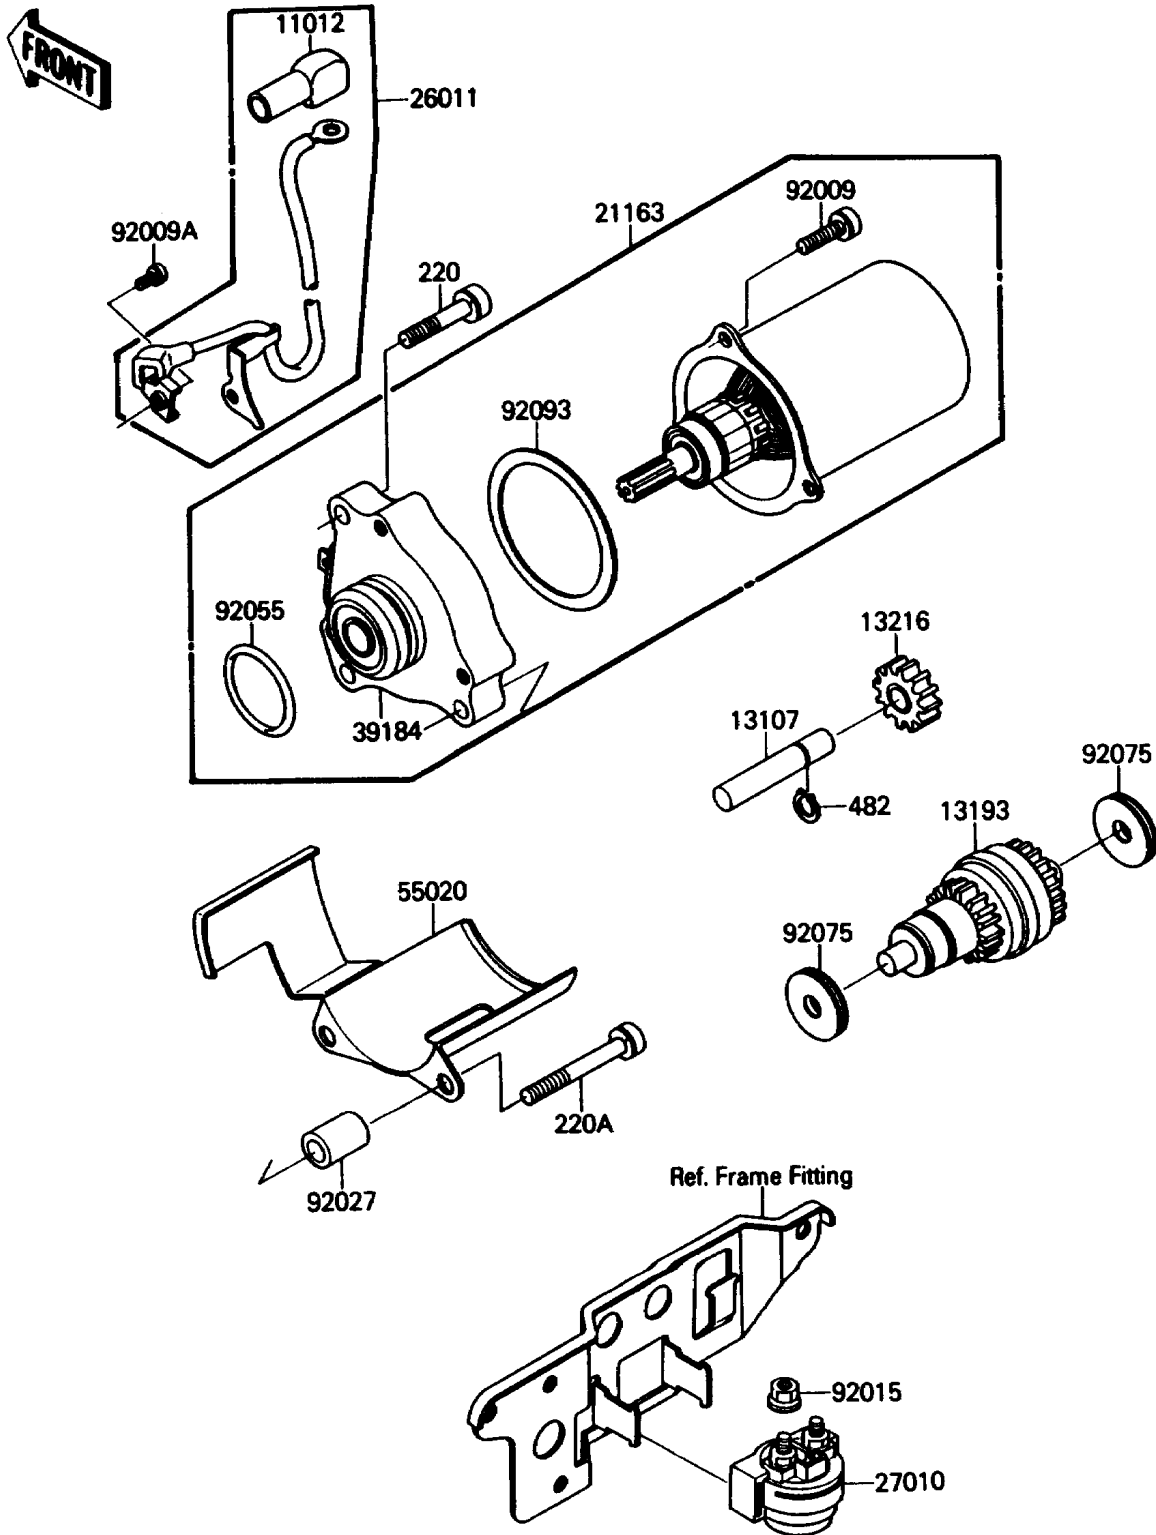

## 1987 Mojave 110E PARTS DIAGRAM

Starter Motor

E1840-0084

## 1987 Mojave 110E PARTS LIST

Starter Motor

ITEM NAME	PART NUMBER	QUANTITY
CAP,TERMINAL (Ref # 11012)	11012-1354	1
SHAFT,STARTER GEAR (Ref # 13107)	13107-1027	1
CLUTCH-ASSY-ONEWAY (Ref # 13193)	13193-1010	1
GEAR-COMP,26T (Ref # 13216)	13216-1028	1
STARTER-ELECTRIC (Ref # 21163)	21163-1101	1
WIRE-LEAD,STARTER MOTOR (Ref # 26011)	26011-1385	1
SWITCH,STARTER (Ref # 27010)	27010-1075	1
BRACKET-ASSY (Ref # 39184)	39184-1011	1
GUARD (Ref # 55020)	55020-1255	1
SCREW,5X16 (Ref # 92009)	92009-1466	1
SCREW,4X6 (Ref # 92009A)	92009-1467	1
NUT,FLANGED,6MM (Ref # 92015)	92015-1367	1
COLLAR (Ref # 92027)	92027-1461	1
RING-O (Ref # 92055)	92055-1276	1
DAMPER (Ref # 92075)	92075-1415	1
SEAL (Ref # 92093)	92093-1079	1
SCREW-PAN-CROS (Ref # 220)	220X0625	1
SCREW-PAN-CROS (Ref # 220A)	220X0640	1
CIRCLIP-TYPE-E,6MM (Ref # 482)	482J6000	1