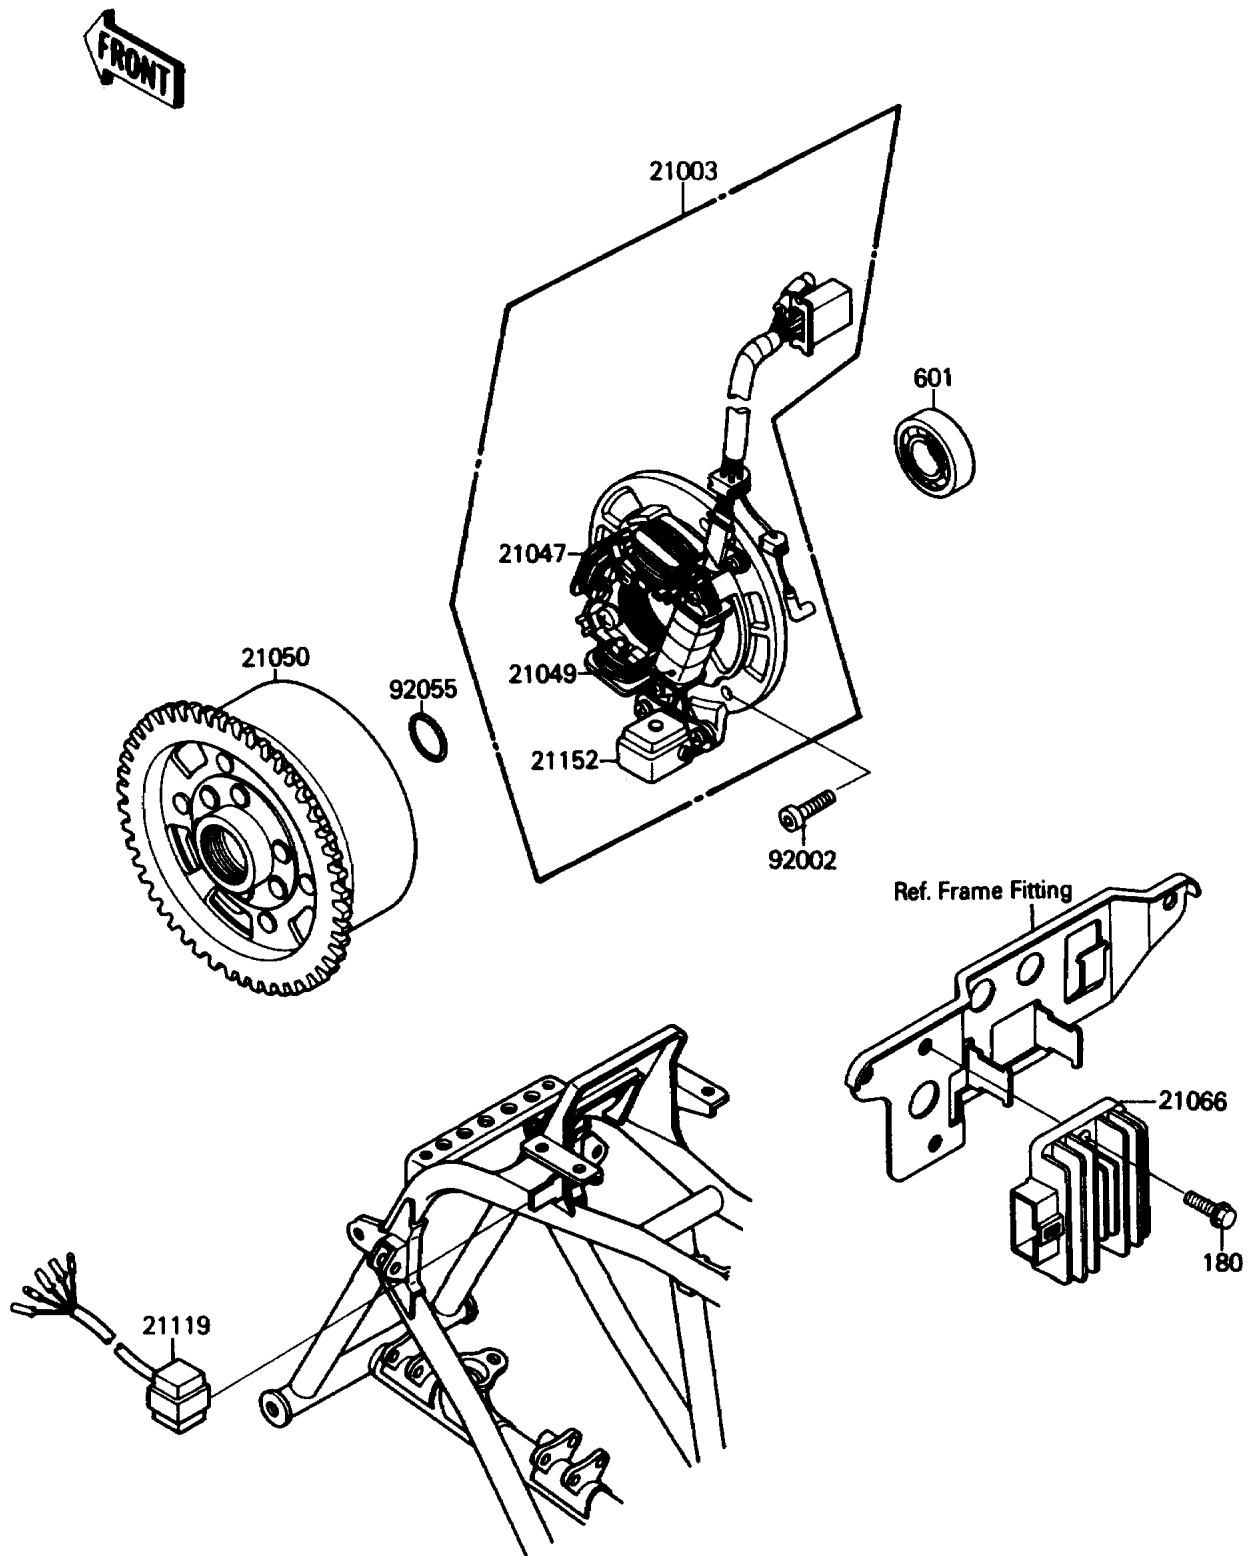

1987 Mojave 110E PARTS DIAGRAM

Generator

E1810-0166

1987 Mojave 110E PARTS LIST

Generator

ITEM NAME	PART NUMBER	QUANTITY
STATOR (Ref # 21003)	21003-1157	1
COIL-LIGHTING (Ref # 21047)	21047-1055	1
COIL-EXCITING (Ref # 21049)	21049-1017	1
FLYWHEEL (Ref # 21050)	21050-1125	1
REGULATOR-VOLTAGE (Ref # 21066)	21066-1052	1
IGNITER (Ref # 21119)	21119-1112	1
PICKUP-GENERATOR (Ref # 21152)	21152-1001	1
BOLT, SOCKET, 5X18 (Ref # 92002)	92002-1805	1
RING-O, 16.8X2.4 (Ref # 92055)	92055-1258	1
BOLT-UPSET-WS (Ref # 180)	180D0618	1
BEARING-BALL, #6003 (Ref # 601)	601A6003	1