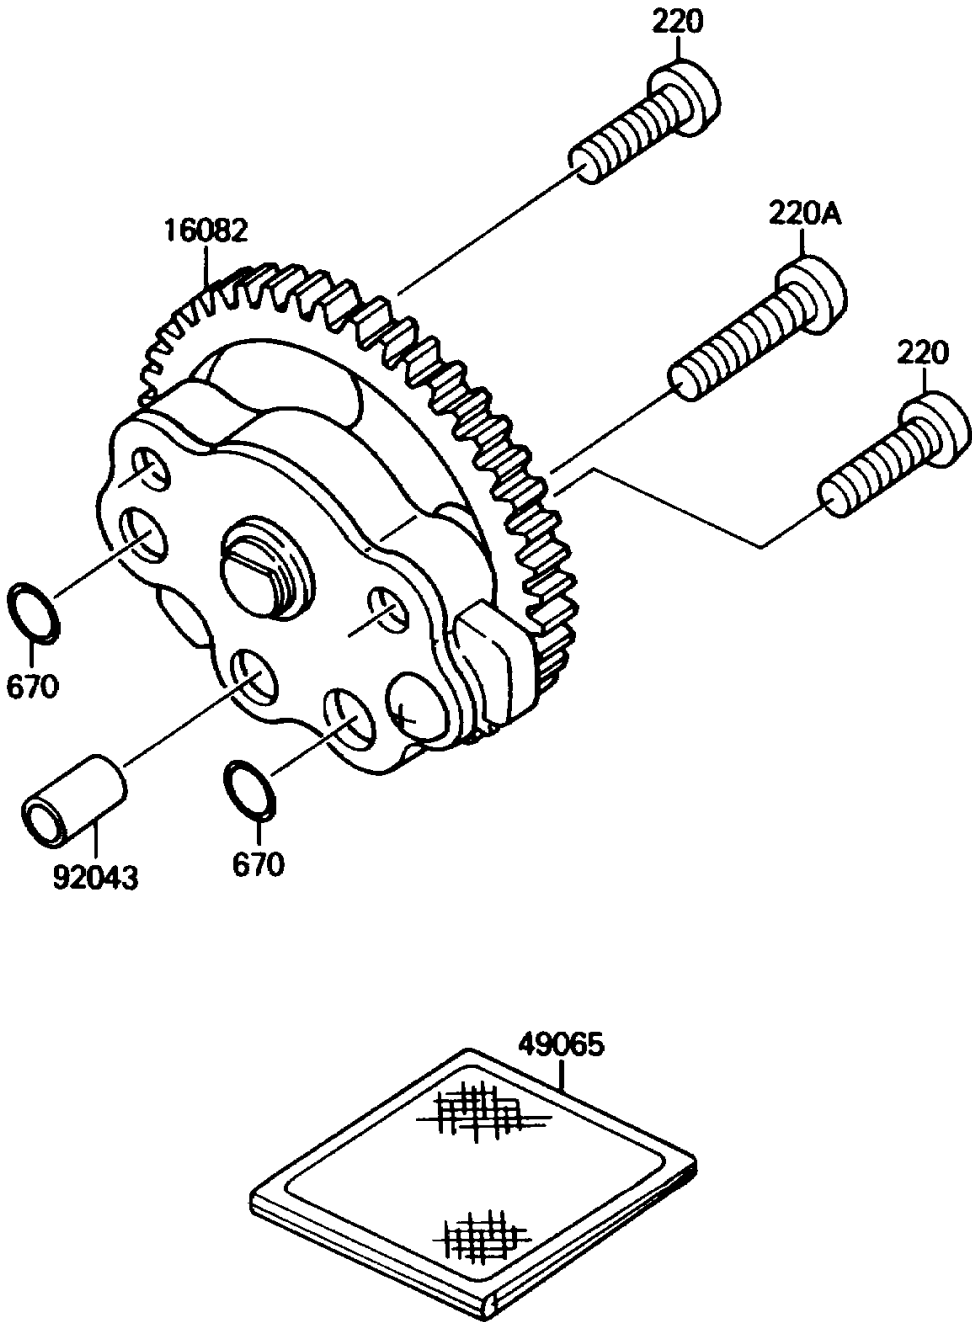

1987 Mojave 110E PARTS DIAGRAM

Oil Pump/Oil Filter

E1710-0055

1987 Mojave 110E PARTS LIST

Oil Pump/Oil Filter

ITEM NAME	PART NUMBER	QUANTITY
PUMP-ASSY-OIL (Ref # 16082)	16082-1030	1
FILTER-OIL (Ref # 49065)	49065-1001	1
PIN,6.2X8X14 (Ref # 92043)	92043-1263	1
SCREW-PAN-CROS,6X20,WHITE (Ref # 220)	220B0620	1
SCREW-PAN-CROS,6X30 (Ref # 220A)	220B0630	1
O RING,10MM (Ref # 670)	670B1510	1