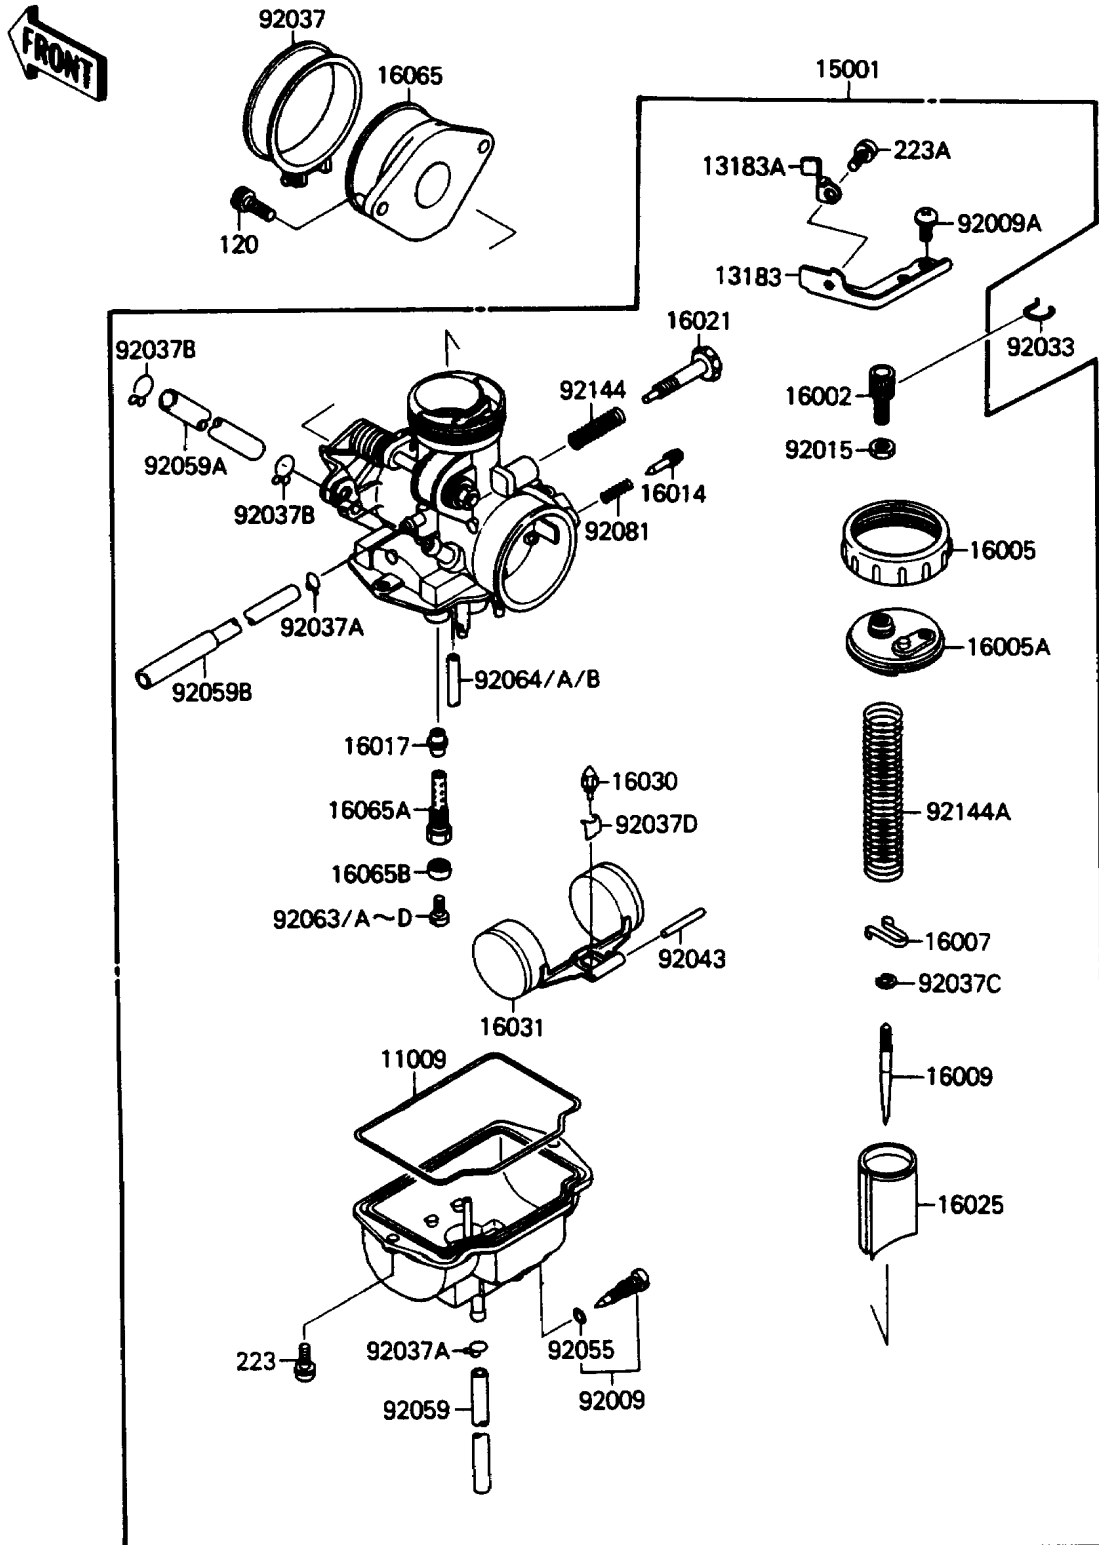

1987 Mojave 110E PARTS DIAGRAM

Carburetor

E1611-0231

1987 Mojave 110E PARTS LIST

Carburetor

ITEM NAME	PART NUMBER	QUANTITY
GASKET,FLOAT CHAMBER (Ref # 11009)	11009-1375	1
PLATE (Ref # 13183)	13183-1088	1
PLATE (Ref # 13183A)	13183-1089	1
CARBURETOR-ASSY (Ref # 15001)	15001-1272	1
ADJUSTER-CABLE (Ref # 16002)	16002-1056	1
TOP-CHAMBER,MIXING (Ref # 16005)	16005-1053	1
TOP-CHAMBER (Ref # 16005A)	16005-1062	1
SEAT-SPRING (Ref # 16007)	16007-1103	1
NEEDLE-JET,N17B (Ref # 16009)	16009-1286	1
SCREW-PILOT AIR (Ref # 16014)	16014-1051	1
JET-NEEDLE (Ref # 16017)	16017-1211	1
SCREW-THROTTLE STOP (Ref # 16021)	16021-1119	1
VALVE-THROTTLE,CA 3.0 (Ref # 16025)	16025-1135	1
VALVE-FLOAT (Ref # 16030)	16030-1052	1
FLOAT (Ref # 16031)	16031-1053	1
HOLDER-CARBURETOR (Ref # 16065)	16065-1067	1
HOLDER-CARBURETOR,NEEDLE JET (Ref # 16065A)	16065-1105	1
HOLDER-CARBURETOR,JET (Ref # 16065B)	16065-1106	1
SCREW,DRAIN,M6X1.0 (Ref # 92009)	92009-1095	1
SCREW,5X10 (Ref # 92009A)	92009-1365	1
NUT,CABLE ADJUST LOCK (Ref # 92015)	92015-1574	1
RING-SNAP (Ref # 92033)	92036-018	1
CLAMP,CONNECTOR (Ref # 92037)	92037-1127	1
CLAMP,TUBE (Ref # 92037A)	92037-1142	1
CLAMP,TUBE (Ref # 92037B)	92037-1194	1
CLAMP,JET NEEDLE (Ref # 92037C)	92037-1401	1
CLAMP,FLOAT VALVE (Ref # 92037D)	92037-1476	1
PIN,FLOAT (Ref # 92043)	92043-1209	1
RING-O,DRAIN SCREW (Ref # 92055)	92055-1053	1