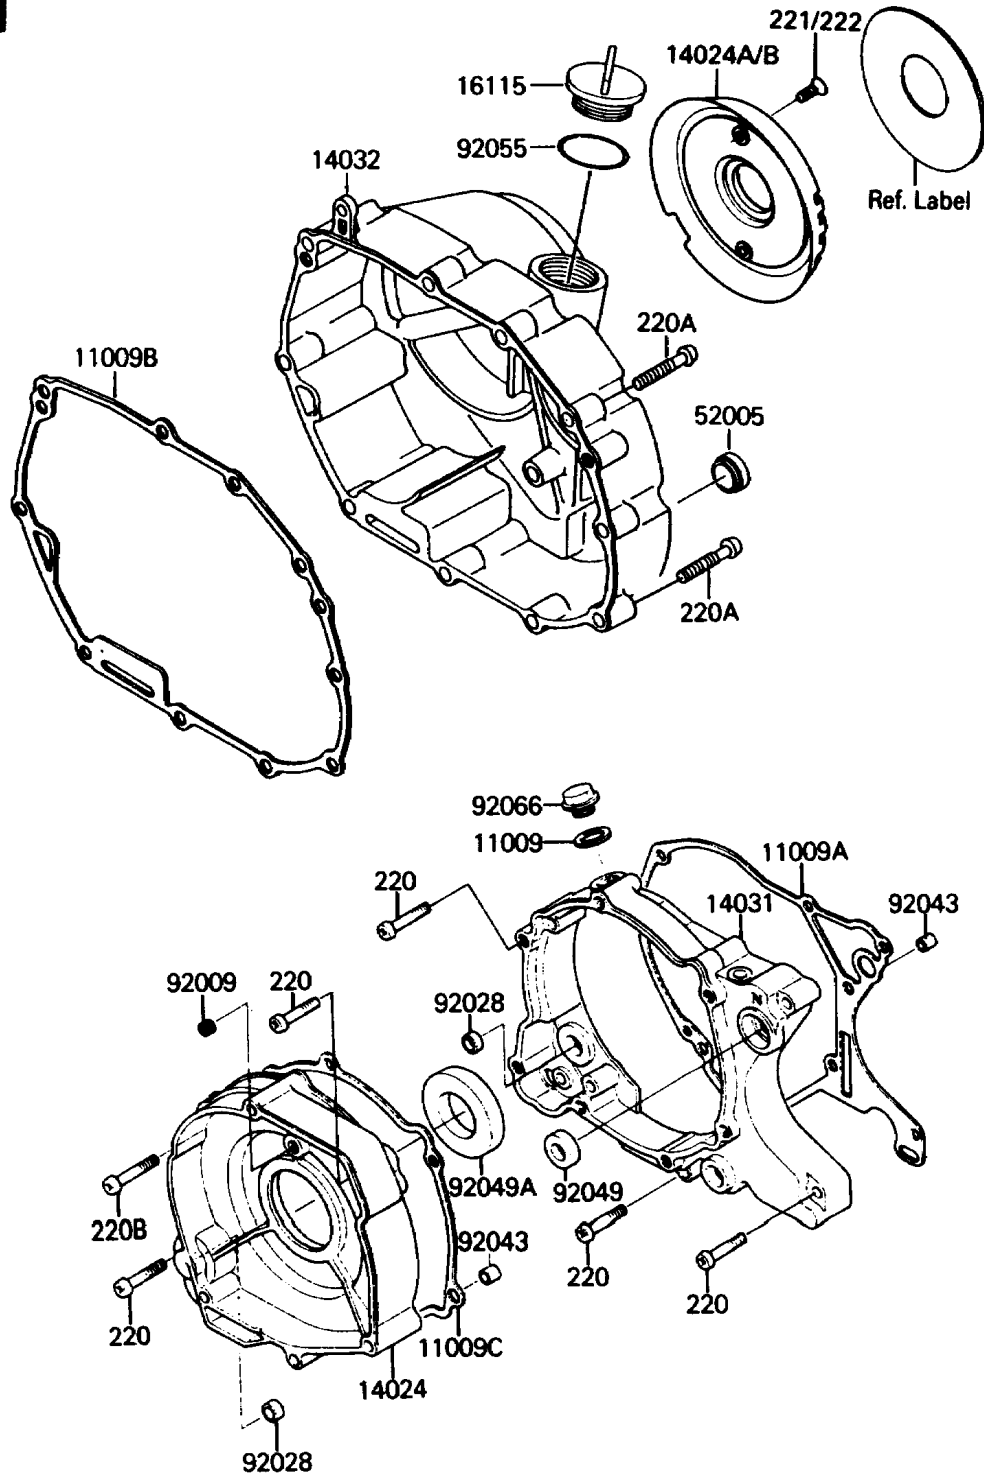

1987 Mojave 110E PARTS DIAGRAM

Engine Cover(s)

E1431-0205

1987 Mojave 110E PARTS LIST

Engine Cover(s)

ITEM NAME	PART NUMBER	QUANTITY
GASKET,14.3X20X1 (Ref # 11009)	11009-1238	1
GASKET,GENERATOR COVER (Ref # 11009A)	11009-1311	1
GASKET,CLUTCH COVER (Ref # 11009B)	11009-1346	1
GASKET,COVER,LH (Ref # 11009C)	11009-1597	1
COVER,LH (Ref # 14024)	14024-1312	1
COVER,CLUTCH COVER (Ref # 14024B)	14025-1792	1
COVER-GENERATOR (Ref # 14031)	14031-1198	1
COVER-CLUTCH (Ref # 14032)	14032-1114	1
CAP-OIL FILLER (Ref # 16115)	16115-1009	1
GAUGE,OIL LEVEL (Ref # 52005)	52005-1055	1
SCREW,SOCKET,8X8 (Ref # 92009)	92009-1439	1
BUSHING (Ref # 92028)	92028-1189	1
PIN,6.2X8X14 (Ref # 92043)	92043-1263	1
SEAL-OIL (Ref # 92049)	92049-1163	1
SEAL-OIL,AE2057A0 (Ref # 92049A)	92049-1265	1
RING-O,31.5X2.6 (Ref # 92055)	92055-049	1
PLUG,14X8 (Ref # 92066)	92066-1273	1
SCREW-PAN-CROS (Ref # 220)	220X0630	1
SCREW-PAN-CROS (Ref # 220A)	220X0635	1
SCREW-PAN-CROS (Ref # 220B)	220X0640	1
SCREW-CSK-CROS (Ref # 221)	221B0510	1