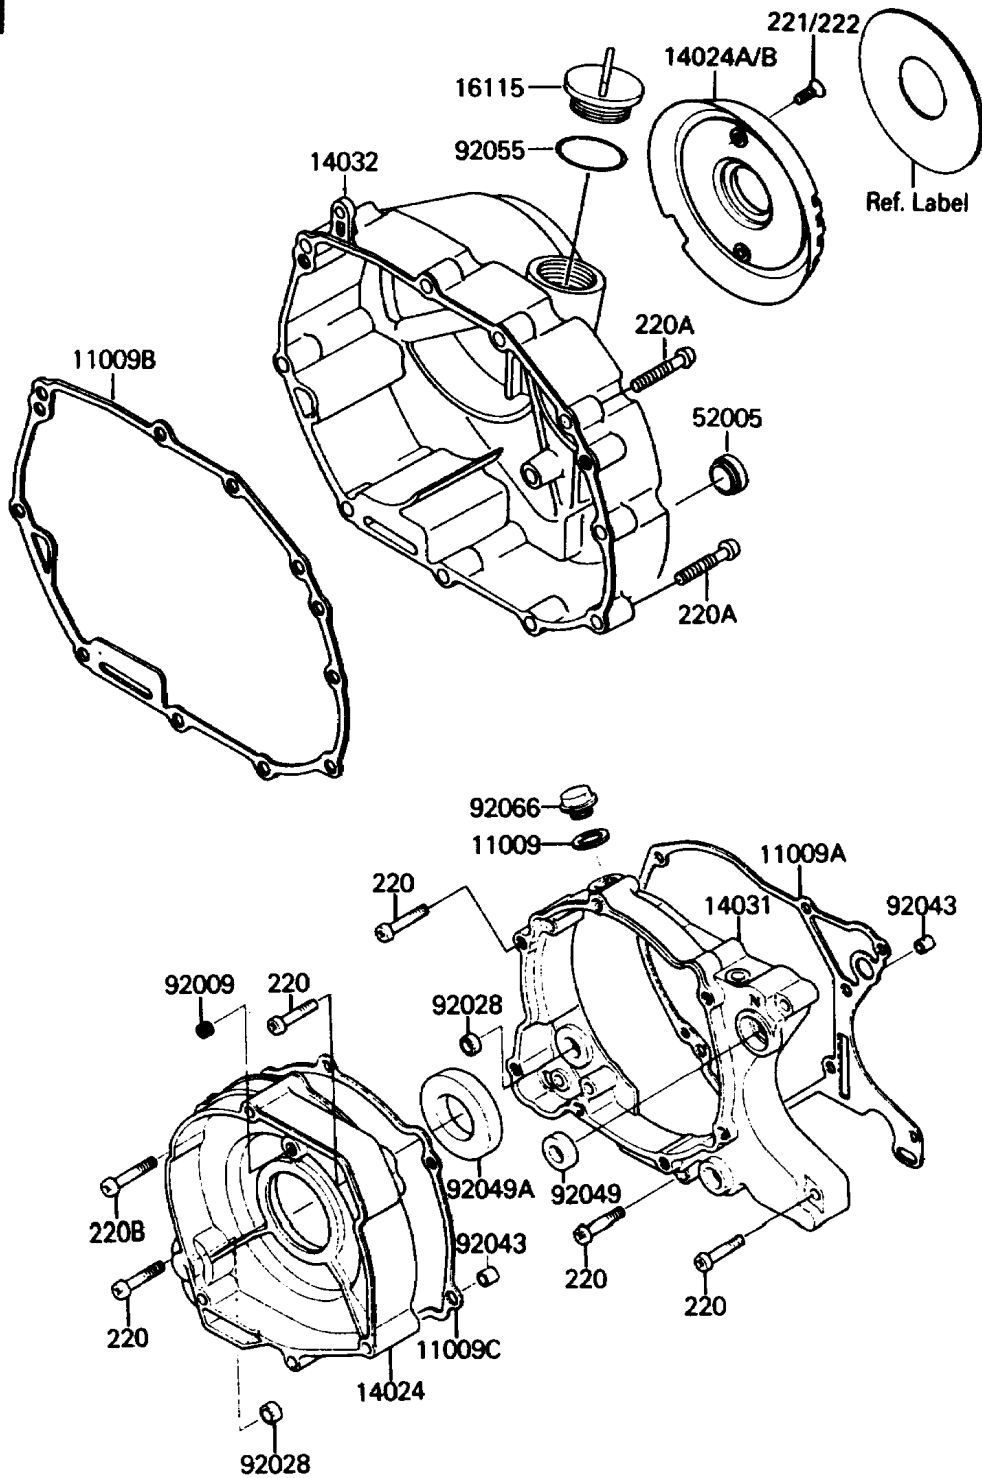

1987 Mojave 110E PARTS DIAGRAM

Engine Cover(s)

E1431-0205

1987 Mojave 110E PARTS LIST

Engine Cover(s)

ITEM NAME	PART NUMBER	QUANTITY
GASKET,14.3X20X1 (Ref # 11009)	11009-1238	1
GASKET,GENERATOR COVER (Ref # 11009A)	11009-1311	1
GASKET,CLUTCH COVER (Ref # 11009B)	11009-1346	1
GASKET,COVER,LH (Ref # 11009C)	11009-1597	1
COVER,LH (Ref # 14024)	14024-1312	1
COVER,CLUTCH COVER (Ref # 14024B)	14025-1792	1
COVER-GENERATOR (Ref # 14031)	14031-1198	1
COVER-CLUTCH (Ref # 14032)	14032-1114	1
CAP-OIL FILLER (Ref # 16115)	16115-1009	1
GAUGE,OIL LEVEL (Ref # 52005)	52005-1055	1
SCREW,SOCKET,8X8 (Ref # 92009)	92009-1439	1
BUSHING (Ref # 92028)	92028-1189	2
PIN,6.2X8X14 (Ref # 92043)	92043-1263	4
SEAL-OIL (Ref # 92049)	92049-1163	1
SEAL-OIL,AE2057A0 (Ref # 92049A)	92049-1265	1
RING-O,31.5X2.6 (Ref # 92055)	92055-049	1
PLUG,14X8 (Ref # 92066)	92066-1273	1
SCREW-PAN-CROS (Ref # 220)	220X0630	9
SCREW-PAN-CROS (Ref # 220A)	220X0635	10
SCREW-PAN-CROS (Ref # 220B)	220X0640	1
SCREW-CSK-CROS (Ref # 221)	221B0510	2