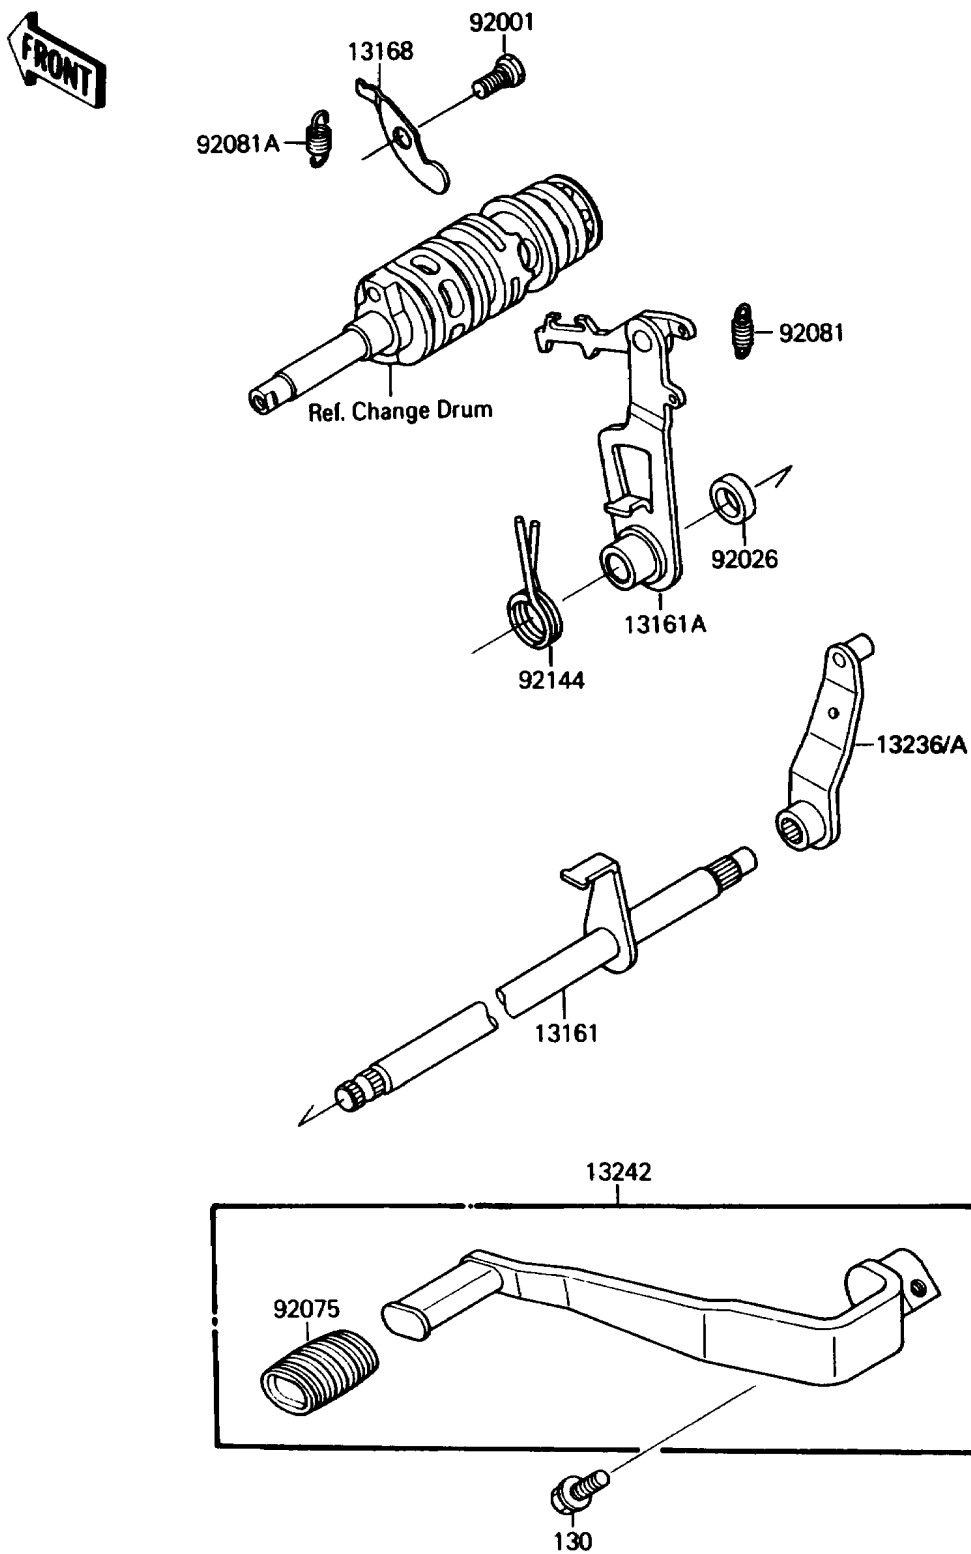

1987 Mojave 110E PARTS DIAGRAM

Gear Change Mechanism

E1370-0174

1987 Mojave 110E PARTS LIST

Gear Change Mechanism

ITEM NAME	PART NUMBER	QUANTITY
LEVER-COMP-CHANGE SHAFT (Ref # 13161)	13161-1044	1
LEVER-COMP-CHANGE SHAFT (Ref # 13161A)	13161-1051	1
LEVER,CHANGE DRUM (Ref # 13168)	13168-1138	1
LEVER-COMP (Ref # 13236)	13236-1054	1
LEVER-ASSY-CHANGE,PEDAL (Ref # 13242)	13242-1225	1
BOLT,CHANGE DRUM LEVER (Ref # 92001)	92001-012	1
SPACER,13.2X19X5.5 (Ref # 92026)	92026-1144	1
DAMPER,CHANGE PEDAL (Ref # 92075)	92075-1585	1
SPRING,CHANGE LEVER (Ref # 92081)	92081-076	1
SPRING,DRUM LEVER SET (Ref # 92081A)	92081-1474	1
SPRING,CHANGE SHAFT RETURN (Ref # 92144)	92144-1095	1
BOLT-FLANGED,6X20,BLACK (Ref # 130)	130S0620	1