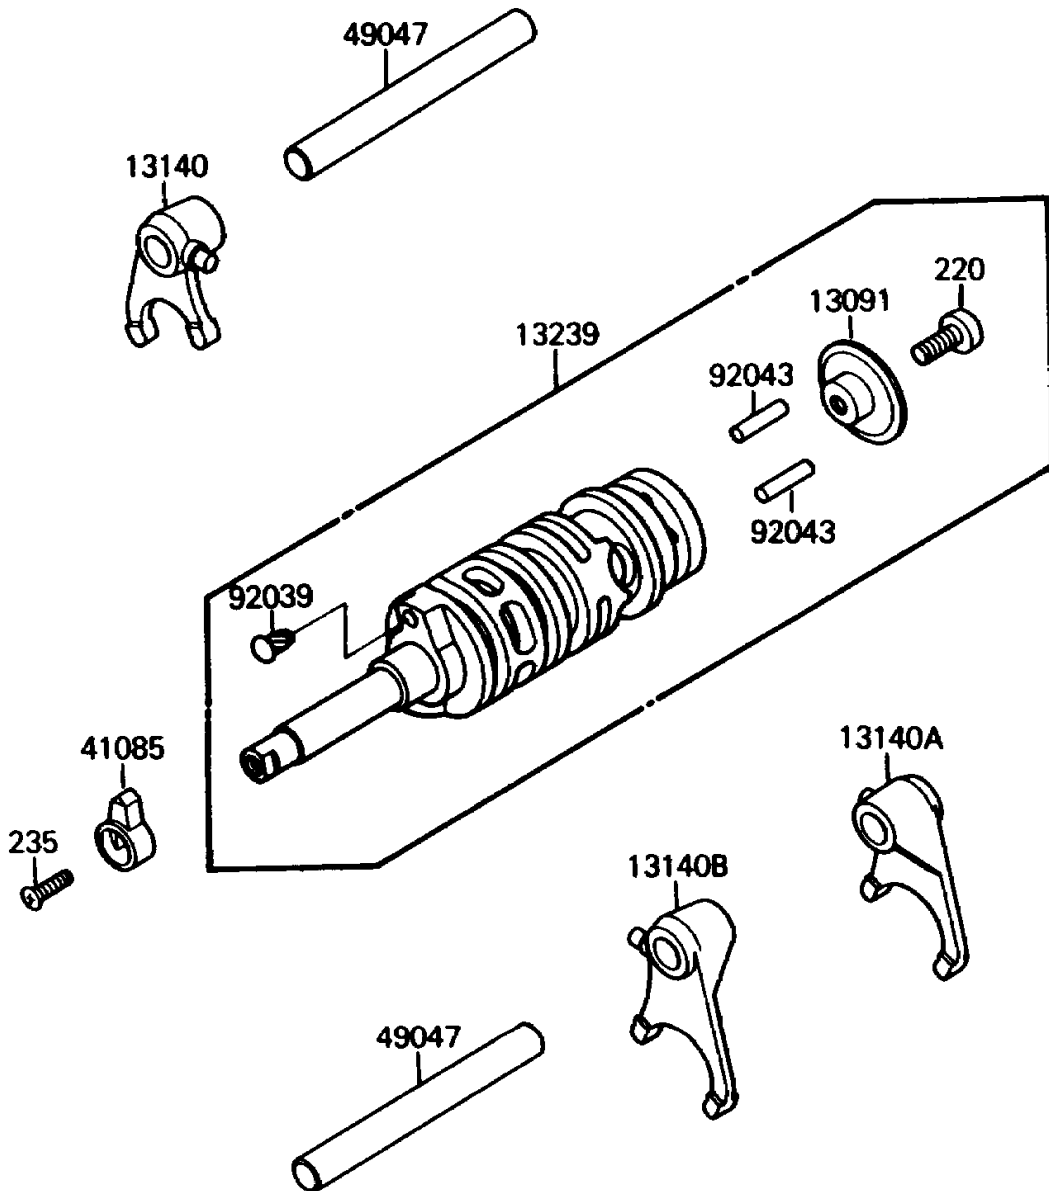

1988 Mojave 110E PARTS DIAGRAM

Gear Change Drum/Shift Fork(s)

E1362-0118

1988 Mojave 110E PARTS LIST

Gear Change Drum/Shift Fork(s)

ITEM NAME	PART NUMBER	QUANTITY
HOLDER (Ref # 13091)	13091-1086	1
FORK-SHIFT (Ref # 13140)	13140-1108	1
FORK-SHIFT (Ref # 13140A)	13140-1119	1
FORK-SHIFT (Ref # 13140B)	13140-1130	1
DRUM-ASSY-CHANGE (Ref # 13239)	13239-1136	1
INDICATOR,CHANGE DRUM (Ref # 41085)	41085-1004	1
ROD-SHIFT,10X90 (Ref # 49047)	49047-1009	2
RIVET (Ref # 92039)	92099-001	1
PIN,DOWEL,4X17.8 (Ref # 92043)	92042-020	6
SCREW-PAN-CROS,6X14 (Ref # 220)	220B0614	1
SCREW-PAN-WP-CROS (Ref # 235)	235B0512	1