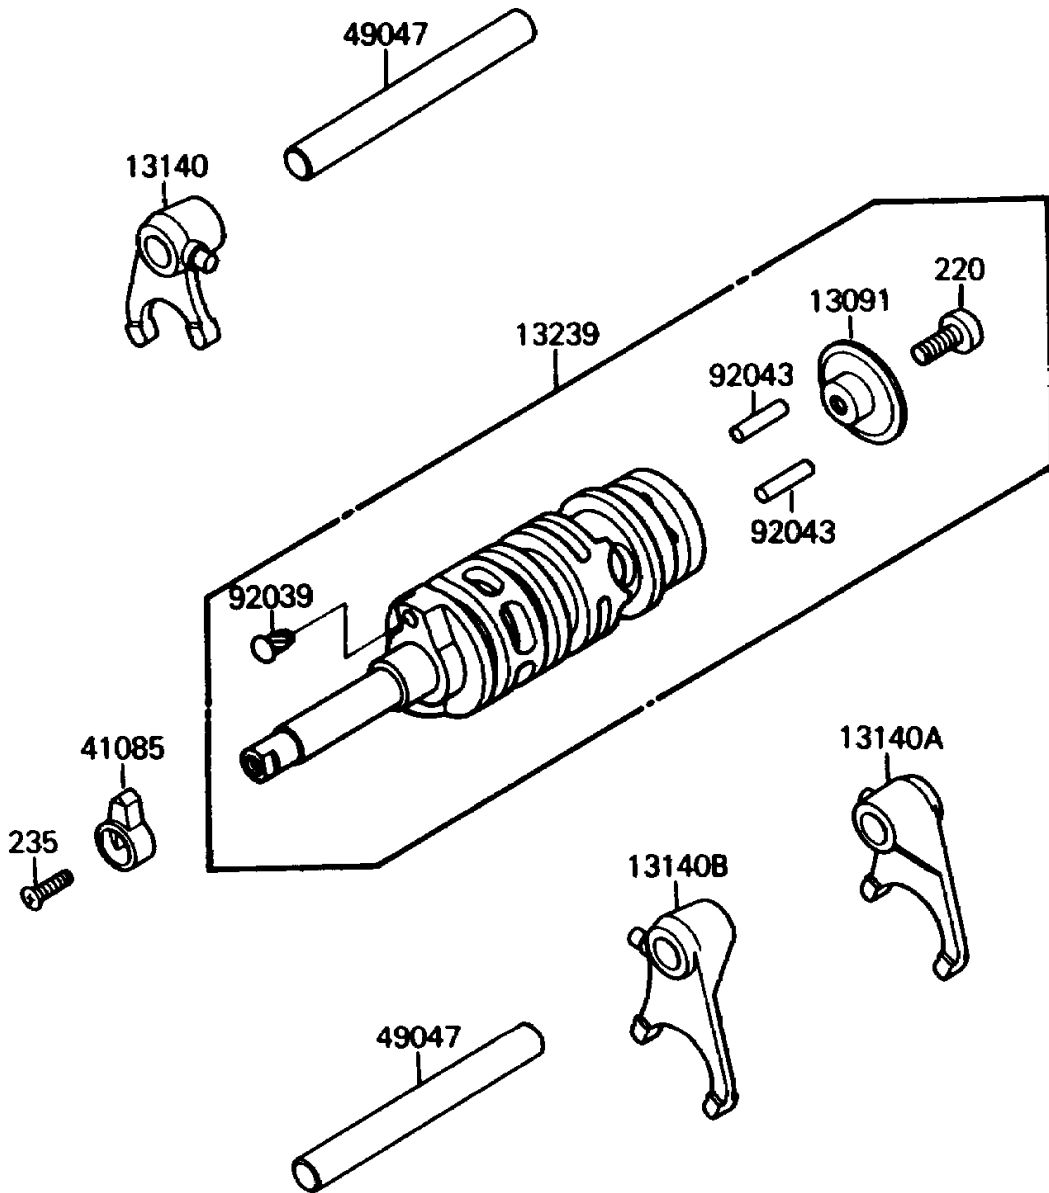

1987 Mojave 110E PARTS DIAGRAM

Gear Change Drum/Shift Fork(s)

E1362-0118

1987 Mojave 110E PARTS LIST

Gear Change Drum/Shift Fork(s)

ITEM NAME	PART NUMBER	QUANTITY
HOLDER (Ref # 13091)	13091-1086	1
FORK-SHIFT (Ref # 13140)	13140-1108	1
FORK-SHIFT (Ref # 13140A)	13140-1119	1
FORK-SHIFT (Ref # 13140B)	13140-1130	1
DRUM-ASSY-CHANGE (Ref # 13239)	13239-1136	1
INDICATOR,CHANGE DRUM (Ref # 41085)	41085-1004	1
ROD-SHIFT,10X90 (Ref # 49047)	49047-1009	1
RIVET (Ref # 92039)	92099-001	1
PIN,DOWEL,4X17.8 (Ref # 92043)	92042-020	1
SCREW-PAN-CROS,6X14 (Ref # 220)	220B0614	1
SCREW-PAN-WP-CROS (Ref # 235)	235B0512	1