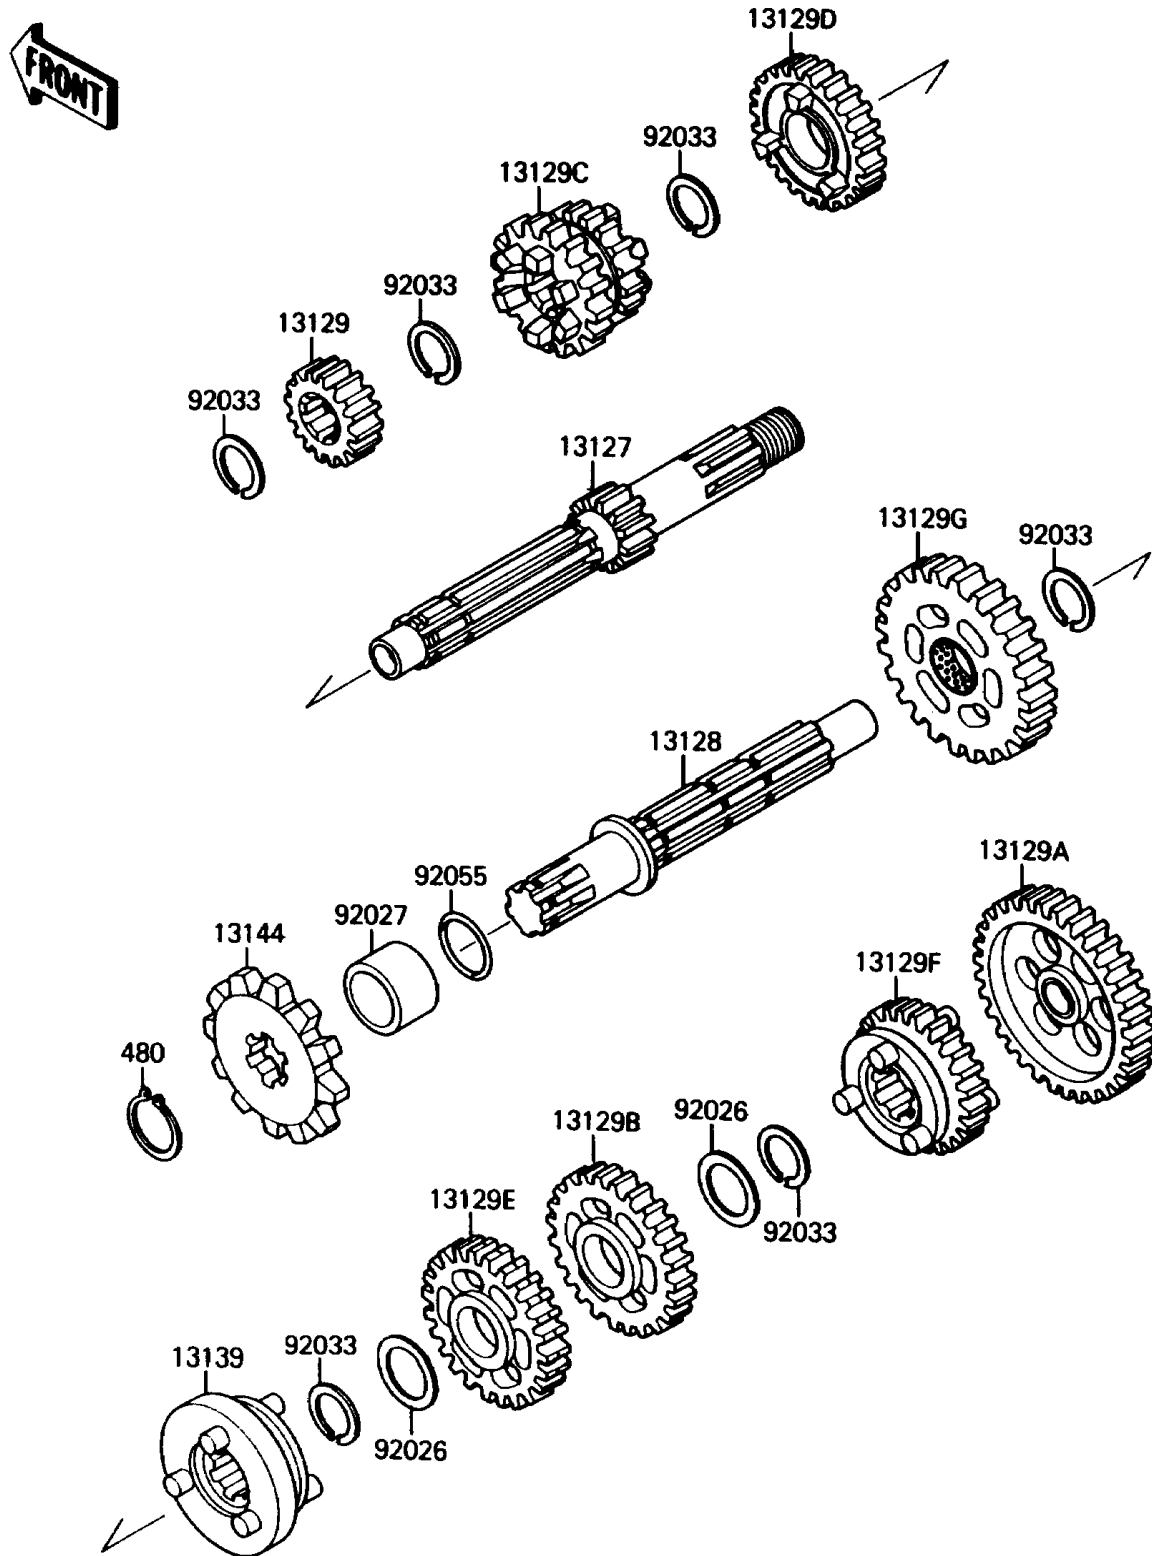

1987 Mojave 110E PARTS DIAGRAM

Transmission

E1361-0181

1987 Mojave 110E PARTS LIST

Transmission

ITEM NAME	PART NUMBER	QUANTITY
SHAFT-TRANSMISSION INPUT,13T (Ref # 13127)	13127-1119	1
SHAFT-TRANSMISSION OUTPUT (Ref # 13128)	13128-1045	1
GEAR,INPUT 2ND,18T (Ref # 13129)	13129-1244	1
GEAR,OUTPUT LOW,43T (Ref # 13129A)	13129-1248	1
GEAR,OUTPUT 3RD,34T (Ref # 13129B)	13129-1618	1
GEAR,INPUT 3RD&4TH,22&22T (Ref # 13129C)	13129-1820	1
GEAR,INPUT 5TH,29T (Ref # 13129D)	13129-1821	1
GEAR,OUTPUT 4TH,27T (Ref # 13129E)	13129-1822	1
GEAR,OUTPUT 5TH,28T (Ref # 13129F)	13129-1823	1
GEAR,OUTPUT 2ND,38T (Ref # 13129G)	13129-1857	1
SHIFTER (Ref # 13139)	13139-1051	1
SPROCKET-OUTPUT,12T (Ref # 13144)	13144-1072	1
SPACER,17.2X23X0.5 (Ref # 92026)	92026-1037	1
COLLAR,17X22X14.3 (Ref # 92027)	92027-1511	1
RING-SNAP,17MM (Ref # 92033)	92033-1060	1
RING-O,17MM (Ref # 92055)	92055-1097	1
CIRCLIP-TYPE-C,17MM (Ref # 480)	480J1700	1