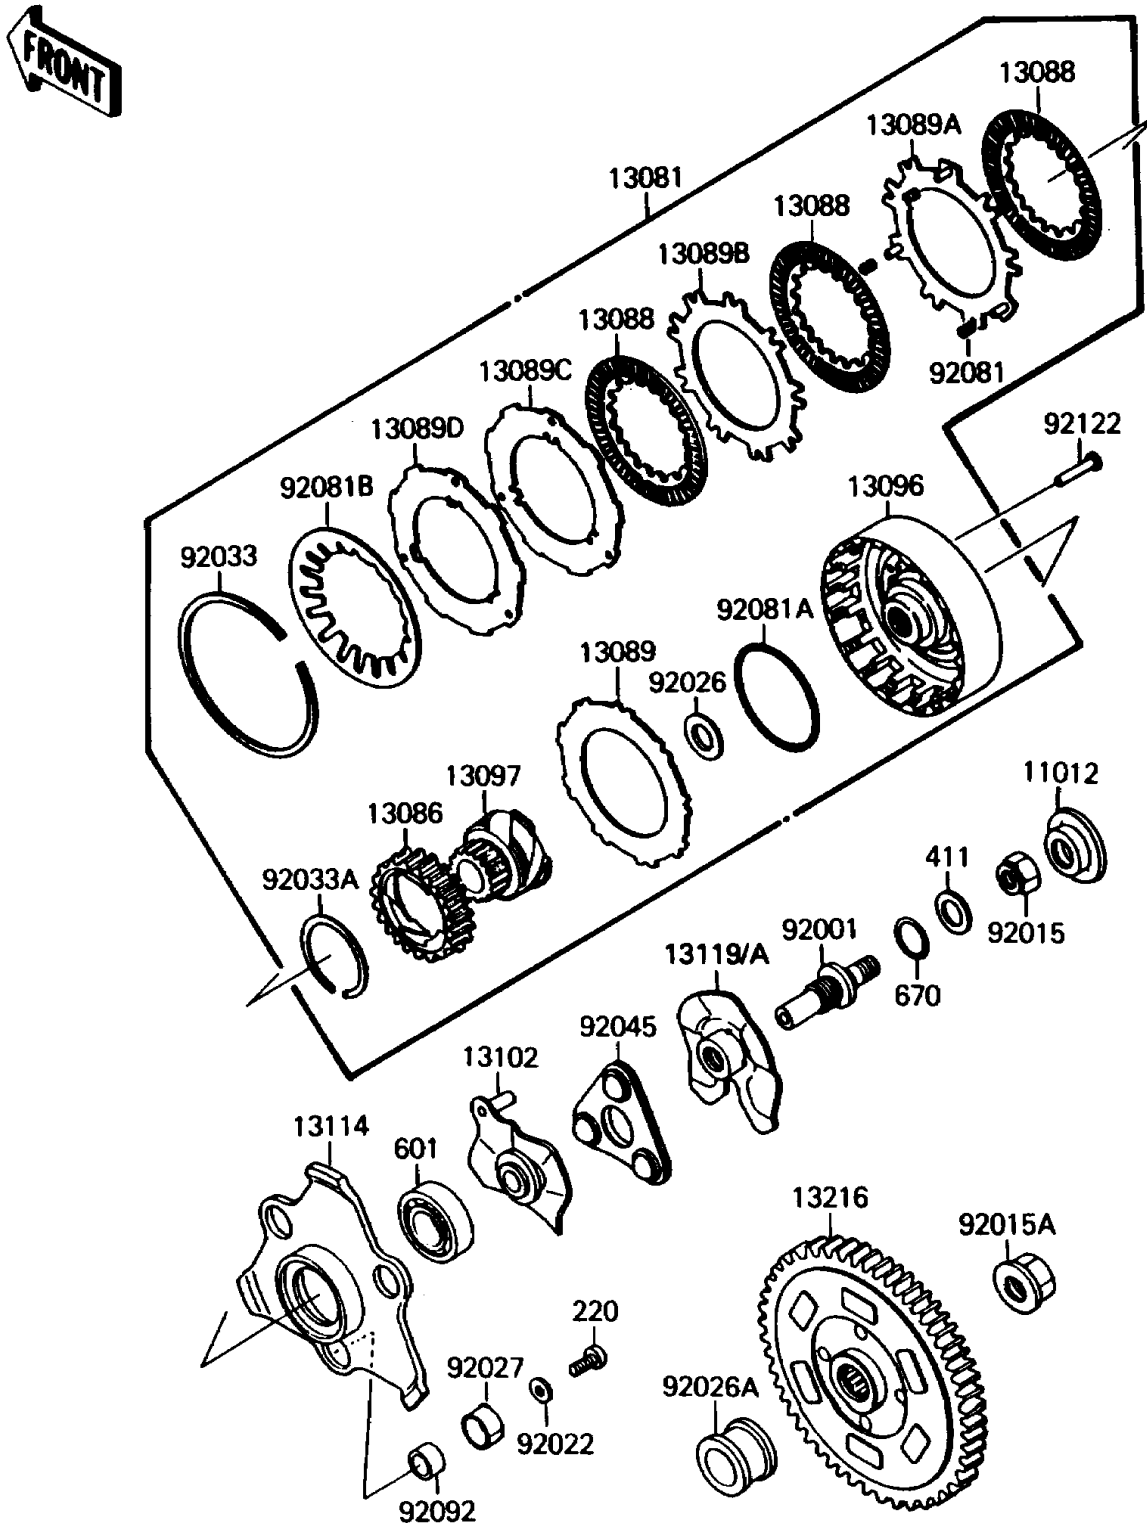

1988 Mojave 110E PARTS DIAGRAM

Clutch

E1350-0140

1988 Mojave 110E PARTS LIST

Clutch

ITEM NAME	PART NUMBER	QUANTITY
CAP,CLUTCH COVER (Ref # 11012)	11012-1294	1
CLUTCH-ASSY (Ref # 13081)	13081-1097	1
WHEEL-CLUTCH (Ref # 13086)	13086-1011	1
PLATE-FRICTION (Ref # 13088)	13088-1017	3
PLATE-CLUTCH (Ref # 13089)	13089-1008	1
PLATE-CLUTCH (Ref # 13089A)	13089-1013	1
PLATE-CLUTCH (Ref # 13089B)	13089-1014	1
PLATE-CLUTCH (Ref # 13089C)	13089-1015	1
PLATE-CLUTCH (Ref # 13089D)	13089-1016	1
HOUSING-CLUTCH (Ref # 13096)	13096-1032	1
GEAR-PRIMARY SPUR,21T (Ref # 13097)	13097-1086	1
RELEASE-COMP-CLUTCH (Ref # 13102)	13102-1073	1
PUSHER-CLUTCH (Ref # 13114)	13114-1054	1
CAM-RELEASE,CLUTCH (Ref # 13119A)	13119-1061	1
GEAR-COMP,CLUTCH (Ref # 13216)	13216-1040	1
BOLT,CLUTCH RELEASE (Ref # 92001)	92001-1906	1
NUT,8MM (Ref # 92015)	92015-1136	1
NUT,FLANGED,14MM (Ref # 92015A)	92015-1341	1
WASHER,5.2X17X1 (Ref # 92022)	92022-1312	3
SPACER,18.5X30X1.6 (Ref # 92026)	92026-1082	1
SPACER,L=19 (Ref # 92026A)	92026-1130	1
COLLAR,14X15X7.5 (Ref # 92027)	92027-1442	3
RING-SNAP (Ref # 92033)	92033-1059	1
RING-SNAP,46MM (Ref # 92033A)	92033-1101	1
BEARING-BALL,CLUTCH RELEASE (Ref # 92045)	92045-1119	1
SPRING,CLUTCH PLATE (Ref # 92081)	92081-1527	3
SPRING,COIL (Ref # 92081A)	92081-1566	1
SPRING,CONICAL (Ref # 92081B)	92081-1629	1
BUSHING-RUBBER,10.5X14X7.5 (Ref # 92092)	92092-1017	3

1988 Mojave 110E PARTS LIST

Clutch

ITEM NAME	PART NUMBER	QUANTITY
ROLLER,4MM (Ref # 92122)	92122-1034	3
SCREW-PAN-CROS (Ref # 220)	220B0512	3
WASHER-PLAIN,8MM (Ref # 411)	411B0800	1
BEARING-BALL,#6200 (Ref # 601)	601A6200Z	1
O RING,8MM (Ref # 670)	670B1508	1