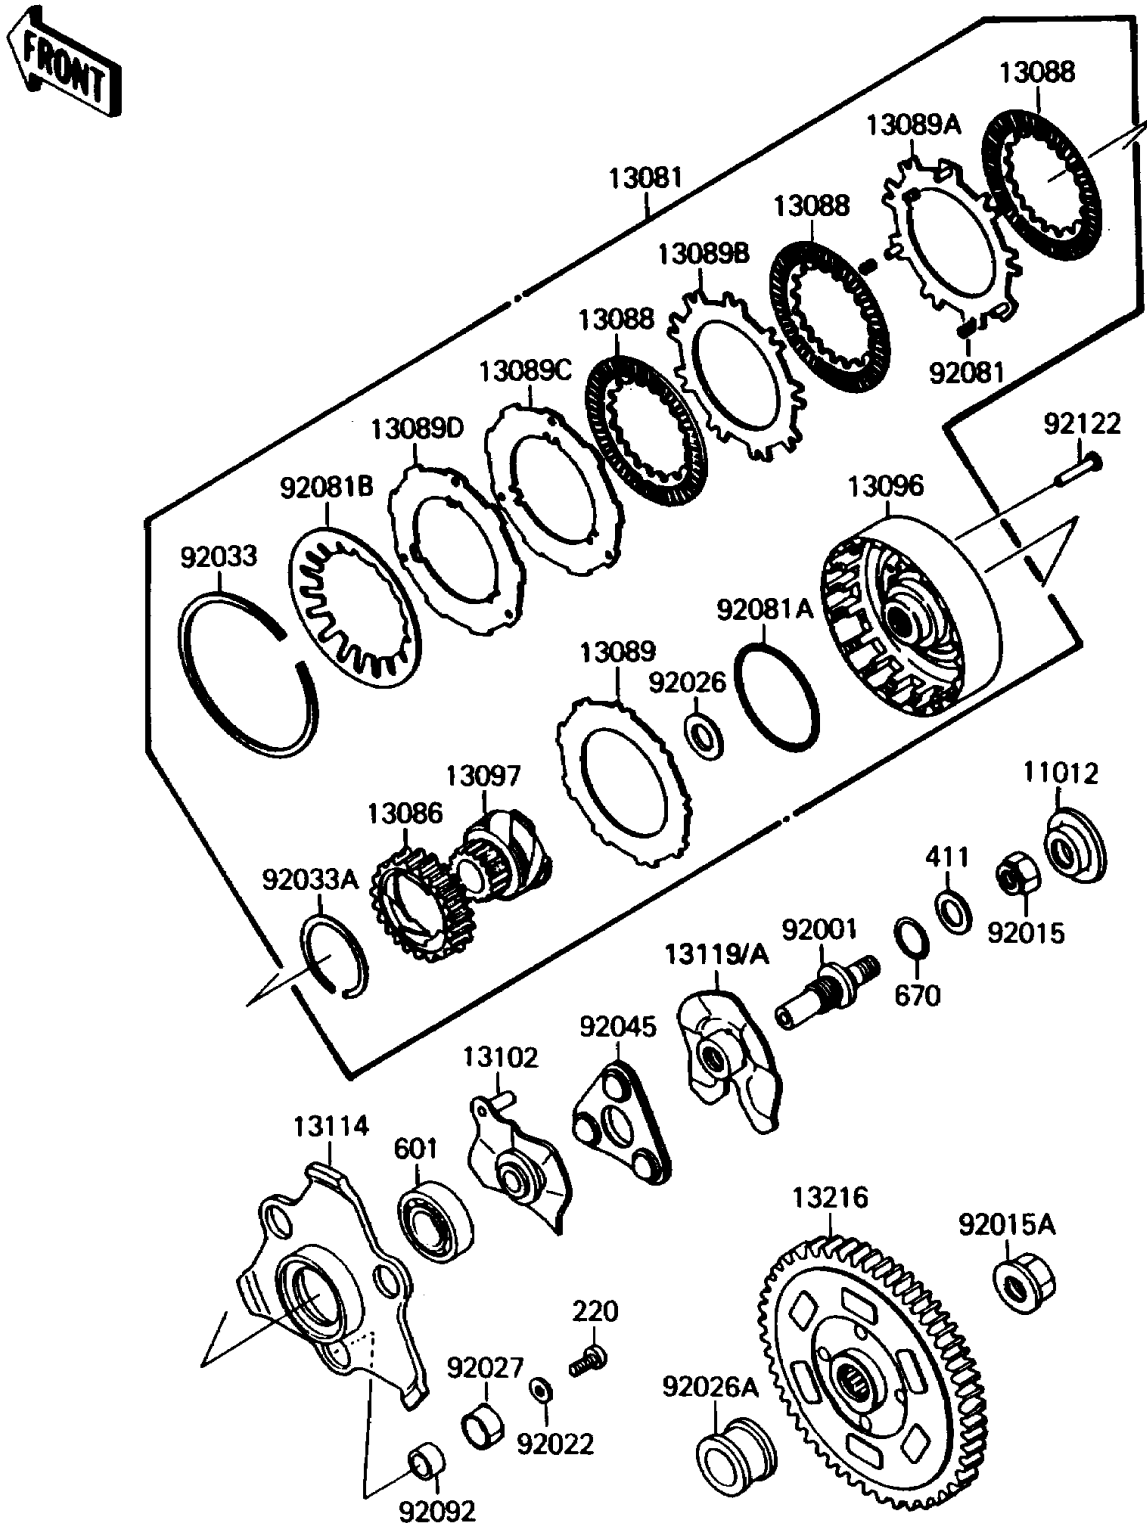

1987 Mojave 110E PARTS DIAGRAM

Clutch

E1350-0140

1987 Mojave 110E PARTS LIST

Clutch

ITEM NAME	PART NUMBER	QUANTITY
CAP,CLUTCH COVER (Ref # 11012)	11012-1294	1
CLUTCH-ASSY (Ref # 13081)	13081-1097	1
WHEEL-CLUTCH (Ref # 13086)	13086-1011	1
PLATE-FRICTION (Ref # 13088)	13088-1017	1
PLATE-CLUTCH (Ref # 13089)	13089-1008	1
PLATE-CLUTCH (Ref # 13089A)	13089-1013	1
PLATE-CLUTCH (Ref # 13089B)	13089-1014	1
PLATE-CLUTCH (Ref # 13089C)	13089-1015	1
PLATE-CLUTCH (Ref # 13089D)	13089-1016	1
HOUSING-CLUTCH (Ref # 13096)	13096-1032	1
GEAR-PRIMARY SPUR,21T (Ref # 13097)	13097-1086	1
RELEASE-COMP-CLUTCH (Ref # 13102)	13102-1073	1
PUSHER-CLUTCH (Ref # 13114)	13114-1054	1
CAM-RELEASE,CLUTCH (Ref # 13119)	13119-1056	1
GEAR-COMP,CLUTCH (Ref # 13216)	13216-1040	1
BOLT,CLUTCH RELEASE (Ref # 92001)	92001-1906	1
NUT,8MM (Ref # 92015)	92015-1136	1
NUT,FLANGED,14MM (Ref # 92015A)	92015-1341	1
WASHER,5.2X17X1 (Ref # 92022)	92022-1312	1
SPACER,18.5X30X1.6 (Ref # 92026)	92026-1082	1
SPACER,L=19 (Ref # 92026A)	92026-1130	1
COLLAR,14X15X7.5 (Ref # 92027)	92027-1442	1
RING-SNAP (Ref # 92033)	92033-1059	1
RING-SNAP,46MM (Ref # 92033A)	92033-1101	1
BEARING-BALL,CLUTCH RELEASE (Ref # 92045)	92045-1119	1
SPRING,CLUTCH PLATE (Ref # 92081)	92081-1527	1
SPRING,COIL (Ref # 92081A)	92081-1566	1
SPRING,CONICAL (Ref # 92081B)	92081-1629	1
BUSHING-RUBBER,10.5X14X7.5 (Ref # 92092)	92092-1017	1

1987 Mojave 110E PARTS LIST

Clutch

ITEM NAME	PART NUMBER	QUANTITY
ROLLER,4MM (Ref # 92122)	92122-1034	1
SCREW-PAN-CROS (Ref # 220)	220B0512	1
WASHER-PLAIN,8MM (Ref # 411)	411B0800	1
BEARING-BALL,#6200 (Ref # 601)	601A6200Z	1
O RING,8MM (Ref # 670)	670B1508	1