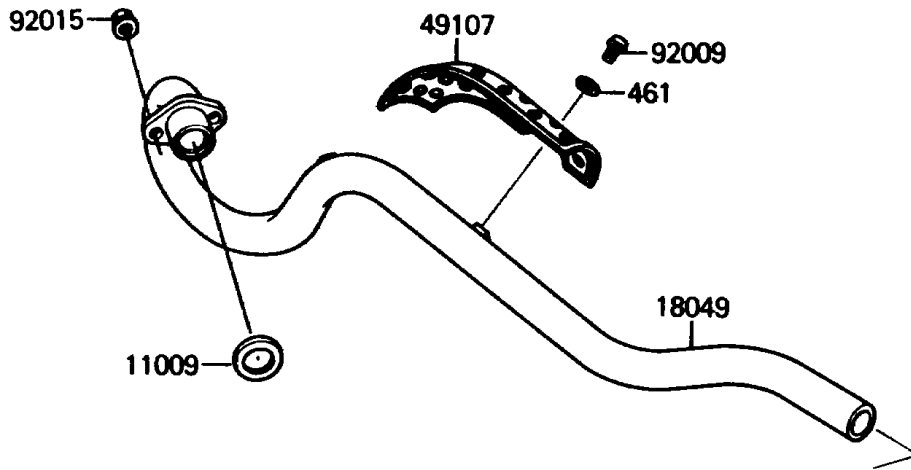

1988 Mojave 110E PARTS DIAGRAM

Muffler(s)

E1140-0265

1988 Mojave 110E PARTS LIST

Muffler(s)

ITEM NAME	PART NUMBER	QUANTITY
GASKET,EXHAUST PIPE (Ref # 11009)	11009-1380	1
MUFFLER,F.BLACK (Ref # 18001)	18001-1630	1
PIPE-EXHAUST (Ref # 18049)	18049-1391	1
BAFFLE-PIPE MUFFLER (Ref # 49099)	49099-1223	1
COVER-EXHAUST PIPE (Ref # 49107)	49107-1059	1
SCREW,6X6.7,BLACK (Ref # 92009)	92009-1285	2
NUT,FLANGED,6MM (Ref # 92015)	92015-1193	2
NUT,U,8MM,BLACK (Ref # 92015A)	92015-1205	2
CLAMP,MUFFLER FITTING (Ref # 92037)	92037-1035	1
DAMPER (Ref # 92075)	92075-1898	2
COLLAR,MUFFLER FITTING (Ref # 92143)	92143-1069	2
BOLT-UPSET-WP-SMALL (Ref # 184)	184J0825	2
BOLT-UPSET-WSP (Ref # 187)	187B0612	1
WASHER-SPRING,6MM,BLACK (Ref # 461)	461K0600	2