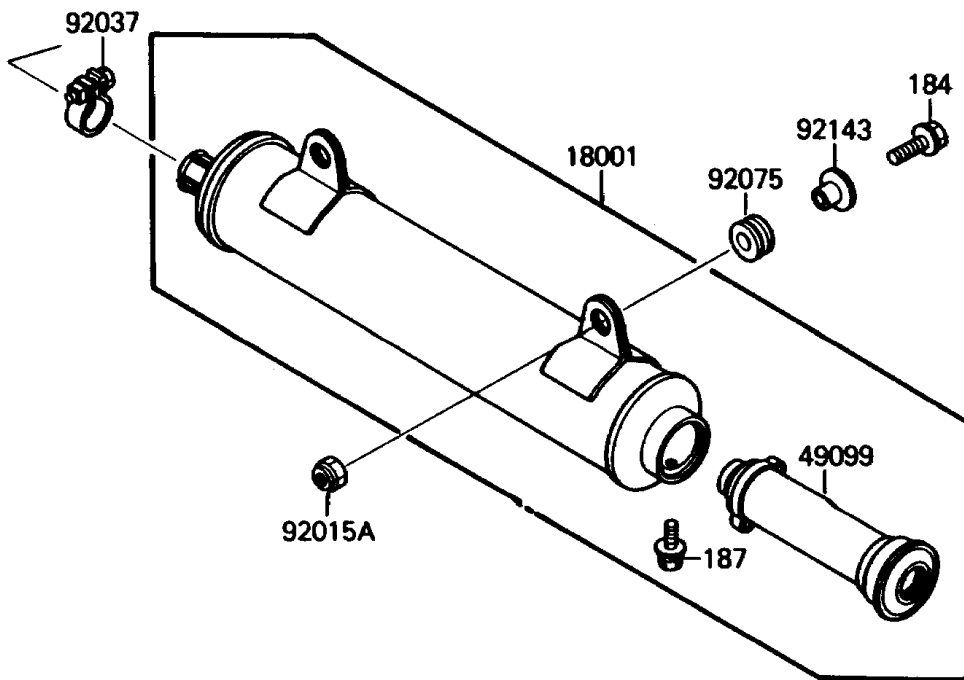

1988 Mojave 110E PARTS DIAGRAM

Muffler(s)

E1140-0265

1988 Mojave 110E PARTS LIST

Muffler(s)

ITEM NAME	PART NUMBER	QUANTITY
GASKET,EXHAUST PIPE (Ref # 11009)	11009-1380	1
MUFFLER,F.BLACK (Ref # 18001)	18001-1630	1
PIPE-EXHAUST (Ref # 18049)	18049-1391	1
BAFFLE-PIPE MUFFLER (Ref # 49099)	49099-1223	1
COVER-EXHAUST PIPE (Ref # 49107)	49107-1059	1
SCREW,6X6.7,BLACK (Ref # 92009)	92009-1285	2
NUT,FLANGED,6MM (Ref # 92015)	92015-1193	2
NUT,U,8MM,BLACK (Ref # 92015A)	92015-1205	2
CLAMP,MUFFLER FITTING (Ref # 92037)	92037-1035	1
DAMPER (Ref # 92075)	92075-1898	2
COLLAR,MUFFLER FITTING (Ref # 92143)	92143-1069	2
BOLT-UPSET-WP-SMALL (Ref # 184)	184J0825	2
BOLT-UPSET-WSP (Ref # 187)	187B0612	1
WASHER-SPRING,6MM,BLACK (Ref # 461)	461K0600	2