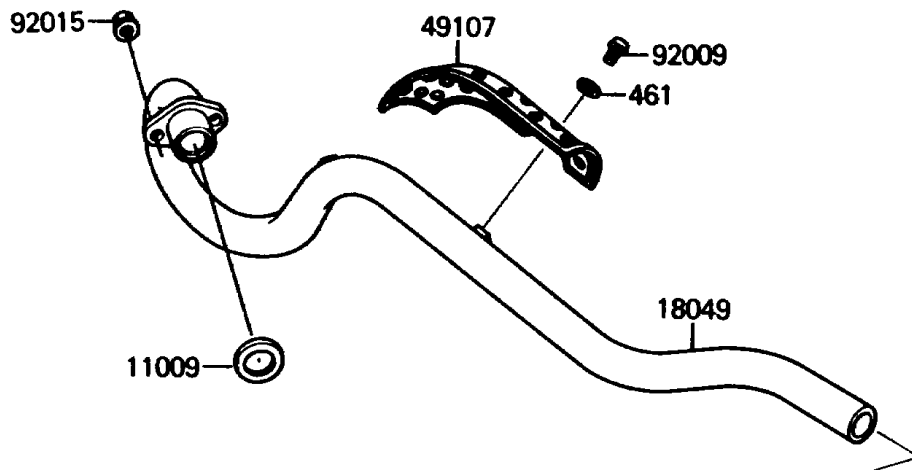

1987 Mojave 110E PARTS DIAGRAM

Muffler(s)

E1140-0265

1987 Mojave 110E PARTS LIST

Muffler(s)

ITEM NAME	PART NUMBER	QUANTITY
GASKET,EXHAUST PIPE (Ref # 11009)	11009-1380	1
MUFFLER,F.BLACK (Ref # 18001)	18001-1630	1
PIPE-EXHAUST (Ref # 18049)	18049-1391	1
BAFFLE-PIPE MUFFLER (Ref # 49099)	49099-1223	1
COVER-EXHAUST PIPE (Ref # 49107)	49107-1059	1
SCREW,6X6.7,BLACK (Ref # 92009)	92009-1285	1
NUT,FLANGED,6MM (Ref # 92015)	92015-1193	1
NUT,U,8MM,BLACK (Ref # 92015A)	92015-1205	1
CLAMP,MUFFLER FITTING (Ref # 92037)	92037-1035	1
DAMPER (Ref # 92075)	92075-1898	1
COLLAR,MUFFLER FITTING (Ref # 92143)	92143-1069	1
BOLT-UPSET-WP-SMALL (Ref # 184)	184J0825	1
BOLT-UPSET-WSP (Ref # 187)	187B0612	1
WASHER-SPRING,6MM,BLACK (Ref # 461)	461K0600	1