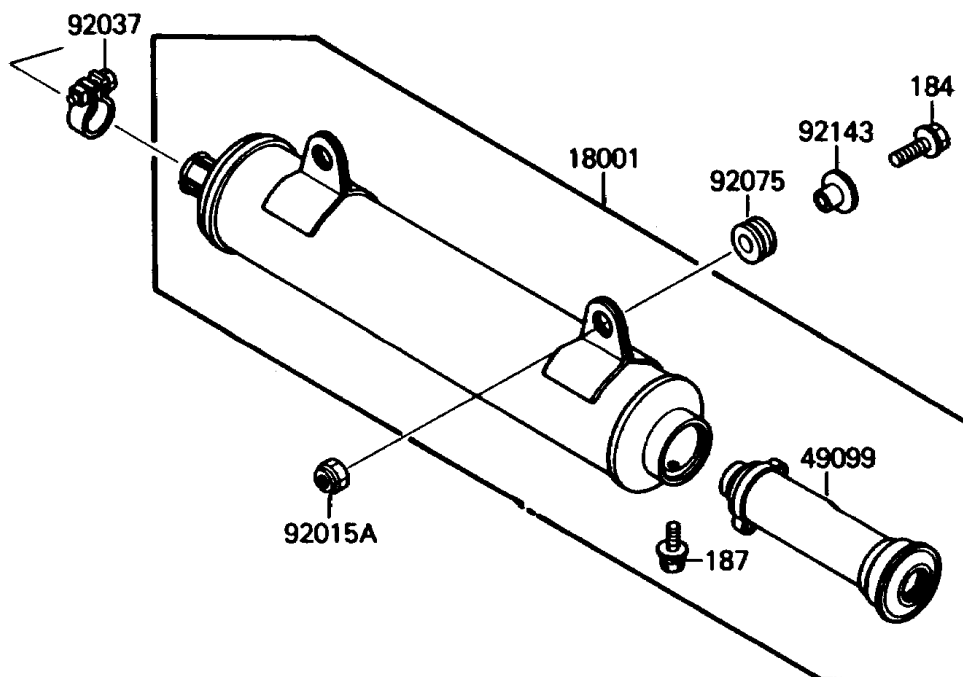

1987 Mojave 110E PARTS DIAGRAM

Muffler(s)

E1140-0265

1987 Mojave 110E PARTS LIST

Muffler(s)

ITEM NAME	PART NUMBER	QUANTITY
GASKET,EXHAUST PIPE (Ref # 11009)	11009-1380	1
MUFFLER,F.BLACK (Ref # 18001)	18001-1630	1
PIPE-EXHAUST (Ref # 18049)	18049-1391	1
BAFFLE-PIPE MUFFLER (Ref # 49099)	49099-1223	1
COVER-EXHAUST PIPE (Ref # 49107)	49107-1059	1
SCREW,6X6.7,BLACK (Ref # 92009)	92009-1285	1
NUT,FLANGED,6MM (Ref # 92015)	92015-1193	1
NUT,U,8MM,BLACK (Ref # 92015A)	92015-1205	1
CLAMP,MUFFLER FITTING (Ref # 92037)	92037-1035	1
DAMPER (Ref # 92075)	92075-1898	1
COLLAR,MUFFLER FITTING (Ref # 92143)	92143-1069	1
BOLT-UPSET-WP-SMALL (Ref # 184)	184J0825	1
BOLT-UPSET-WSP (Ref # 187)	187B0612	1
WASHER-SPRING,6MM,BLACK (Ref # 461)	461K0600	1