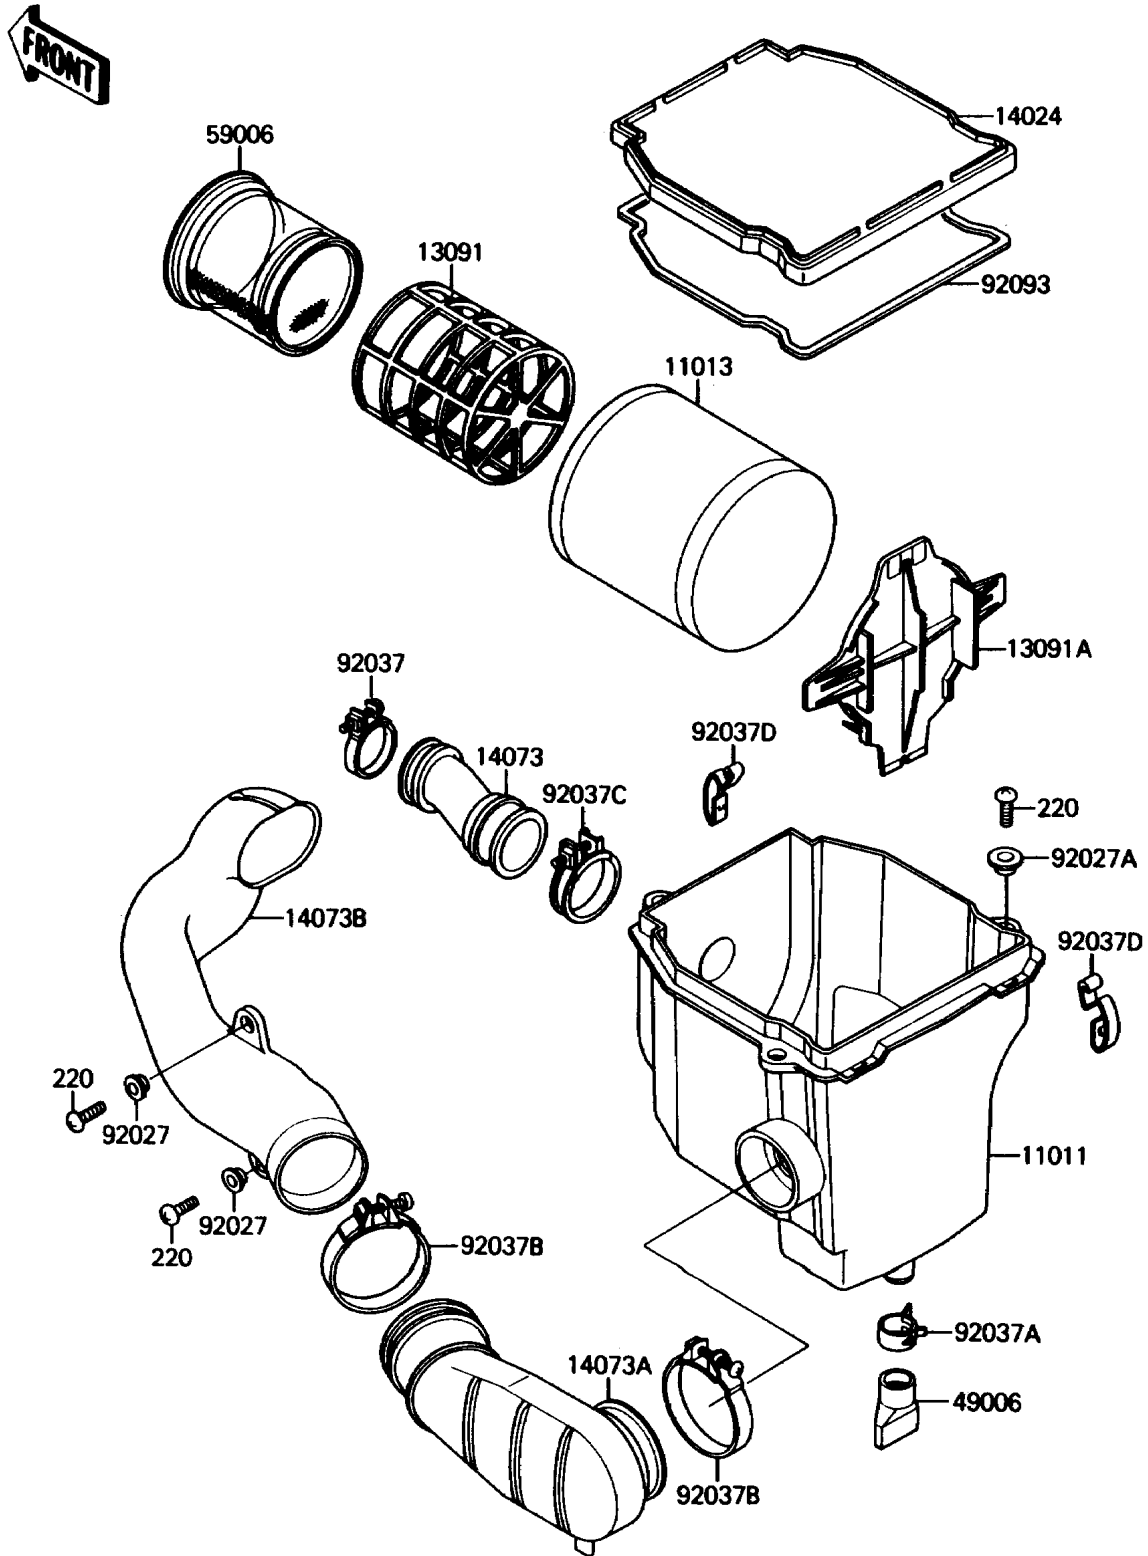

1987 Mojave 110E PARTS DIAGRAM

Air Cleaner

E1130-0226

1987 Mojave 110E PARTS LIST

Air Cleaner

ITEM NAME	PART NUMBER	QUANTITY
CASE-AIR FILTER (Ref # 11011)	11011-1235	1
ELEMENT-AIR FILTER (Ref # 11013)	11013-1109	1
HOLDER,ELEMENT (Ref # 13091)	13091-1121	1
HOLDER,AIR FILTER (Ref # 13091A)	13091-1441	1
COVER,AIR FILTER (Ref # 14024)	14024-1311	1
DUCT,AIR FILTER (Ref # 14073)	14073-1270	1
DUCT,AIR FILTER (Ref # 14073A)	14073-1290	1
DUCT,AIR FILTER (Ref # 14073B)	14073-1291	1
BOOT (Ref # 49006)	49006-1199	1
ARRESTER-FLAME (Ref # 59006)	59006-1051	1
COLLAR,L=4.6 (Ref # 92027)	92027-1168	1
COLLAR,L=7.4 (Ref # 92027A)	92027-1848	1
CLAMP,39MM (Ref # 92037)	92037-1407	1
CLAMP (Ref # 92037A)	92037-1460	1
CLAMP (Ref # 92037B)	92037-1554	1
CLAMP (Ref # 92037C)	92037-177	1
CLAMP,AIR FILTER (Ref # 92037D)	92037-1783	1
SEAL,AIR FILTER COVER (Ref # 92093)	92093-1221	1
SCREW-PAN-CROS,6X16 (Ref # 220)	220B0616	1