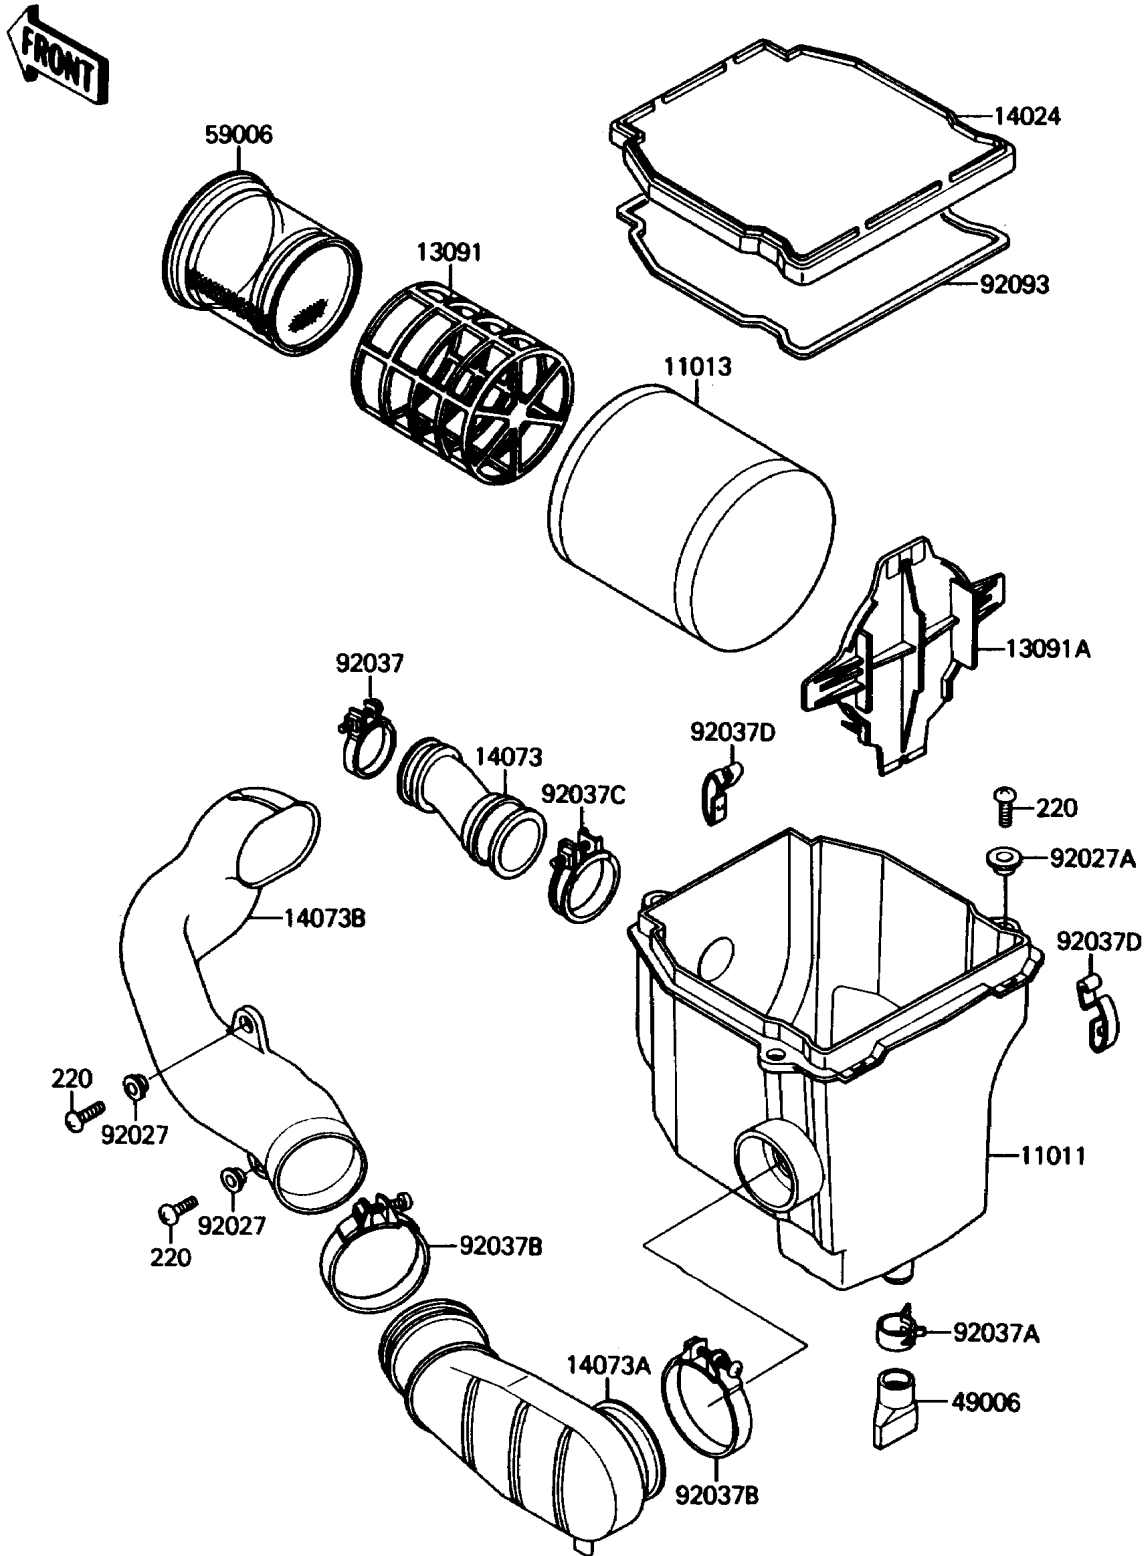

1987 Mojave 110E PARTS DIAGRAM

Air Cleaner

E1130-0226

1987 Mojave 110E PARTS LIST

Air Cleaner

ITEM NAME	PART NUMBER	QUANTITY
CASE-AIR FILTER (Ref # 11011)	11011-1235	1
ELEMENT-AIR FILTER (Ref # 11013)	11013-1109	1
HOLDER,ELEMENT (Ref # 13091)	13091-1121	1
HOLDER,AIR FILTER (Ref # 13091A)	13091-1441	1
COVER,AIR FILTER (Ref # 14024)	14024-1311	1
DUCT,AIR FILTER (Ref # 14073)	14073-1270	1
DUCT,AIR FILTER (Ref # 14073A)	14073-1290	1
DUCT,AIR FILTER (Ref # 14073B)	14073-1291	1
BOOT (Ref # 49006)	49006-1199	1
ARRESTER-FLAME (Ref # 59006)	59006-1051	1
COLLAR,L=4.6 (Ref # 92027)	92027-1168	2
COLLAR,L=7.4 (Ref # 92027A)	92027-1848	3
CLAMP,39MM (Ref # 92037)	92037-1407	1
CLAMP (Ref # 92037A)	92037-1460	1
CLAMP (Ref # 92037B)	92037-1554	2
CLAMP (Ref # 92037C)	92037-177	1
CLAMP,AIR FILTER (Ref # 92037D)	92037-1783	4
SEAL,AIR FILTER COVER (Ref # 92093)	92093-1221	1
SCREW-PAN-CROS,6X16 (Ref # 220)	220B0616	5