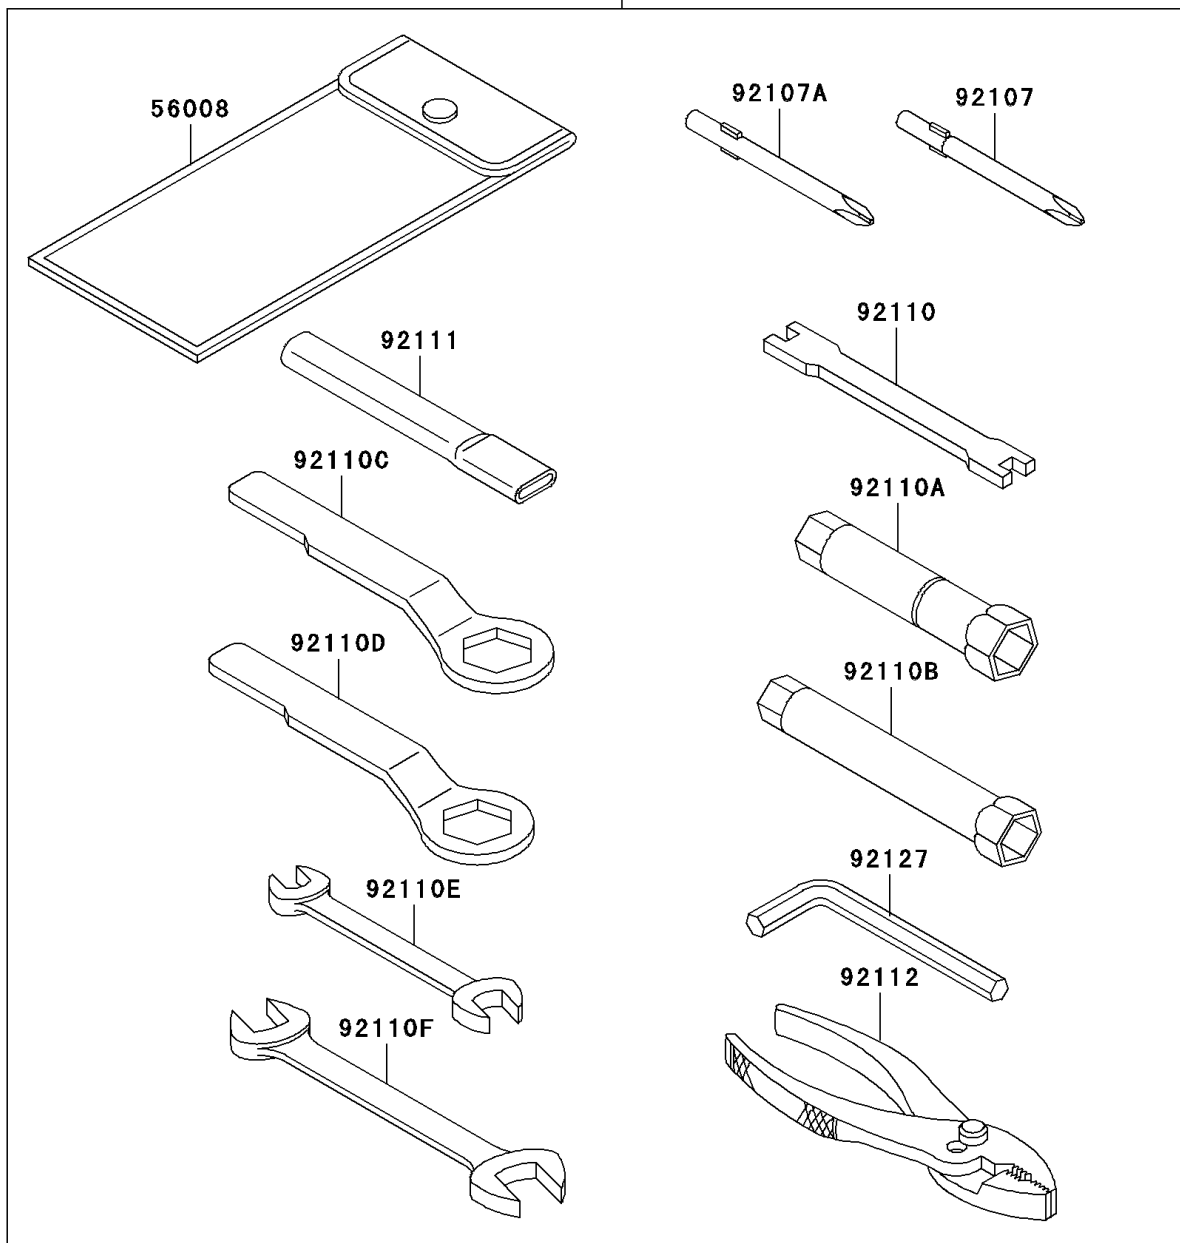

## 2006 KLR650 PARTS DIAGRAM

Owner's Tools

56007

F2810

## 2006 KLR650 PARTS LIST

### Owner's Tools

ITEM NAME	PART NUMBER	QUANTITY
TOOLKIT (Ref # 56007)	56007-1332	1
BAG,TOOL (Ref # 56008)	56008-1075	1
GASKET-LIQUID,TUBE,100G,SILVER (Ref # 92104)	92104-002	1
TOOL-DRIVER,#3PHILLIPS (Ref # 92107)	92107-005	1
TOOL-DRIVER,#2PHILLIPS (Ref # 92107A)	92107-1053	1
TOOL-WRENCH,SPOKE (Ref # 92110)	92110-1016	1
TOOL-WRENCH,BOX,18MM (Ref # 92110A)	92110-1111	1
TOOL-WRENCH,BOX,12MM (Ref # 92110B)	92110-1131	1
TOOL-WRENCH,BOX END,24MM (Ref # 92110C)	92110-1150	1
TOOL-WRENCH,BOX END,19MM (Ref # 92110D)	92110-1151	1
TOOL-WRENCH,OPEN END,10X12 (Ref # 92110E)	92110-1152	1
TOOL-WRENCH,OPEN END,14X17 (Ref # 92110F)	92110-1153	1
TOOL-BAR,BOX END WRENCH (Ref # 92111)	92111-1051	1
TOOL-PLIERS (Ref # 92112)	92112-1001	1
TOOL-WRENCH,ALLEN,6MM (Ref # 92127)	92127-003	1