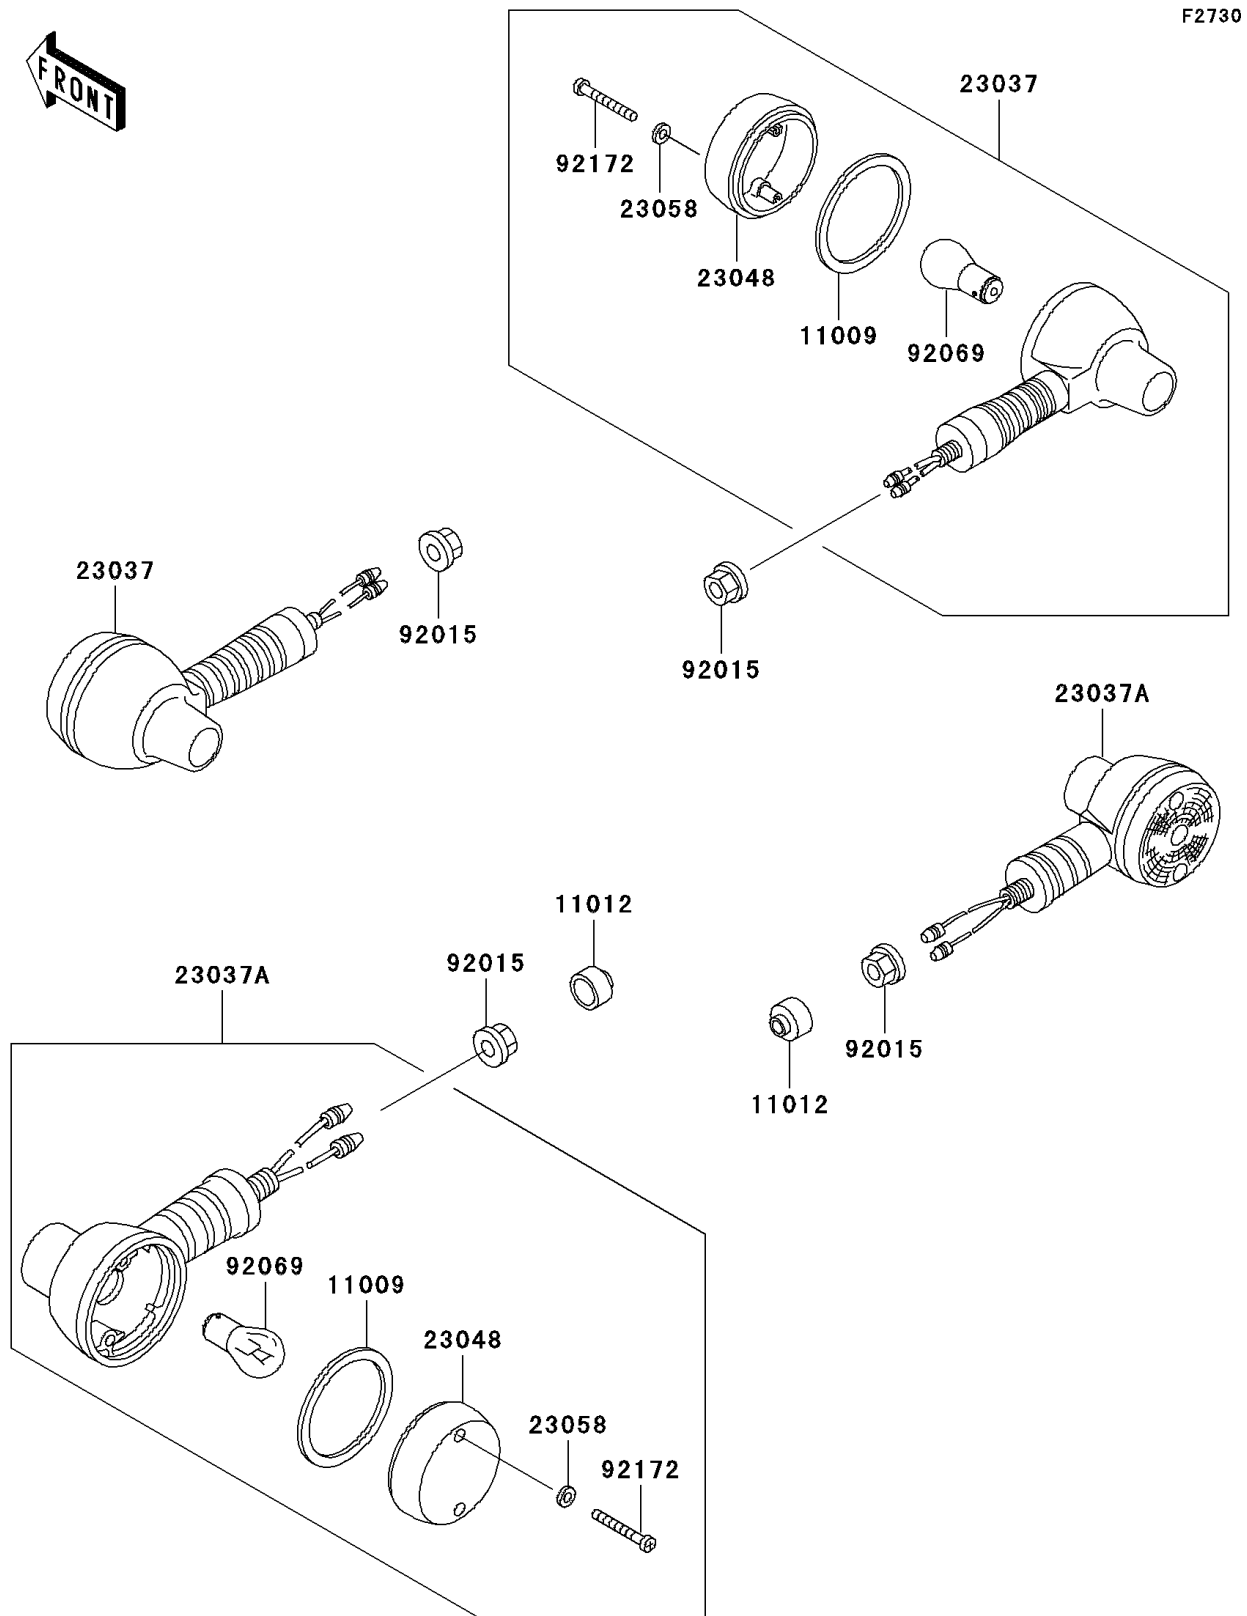

2006 KLR650 PARTS DIAGRAM

Turn Signals

2006 KLR650 PARTS LIST

Turn Signals

ITEM NAME	PART NUMBER	QUANTITY
GASKET,TURN SIGNAL LAMP LENS (Ref # 11009)	11009-1128	1
CAP (Ref # 11012)	11012-1367	1
LAMP-ASSY-SIGNAL,FR (Ref # 23037)	23037-0027	1
LAMP-ASSY-SIGNAL,RR (Ref # 23037A)	23037-0028	1
LENS-SIGNAL LAMP (Ref # 23048)	23048-1076	1
WASHER,PLAIN,4MM (Ref # 23058)	23058-002	1
NUT,FLANGED,10MM (Ref # 92015)	92015-1428	1
BULB,12V 32CP(23W) (Ref # 92069)	92069-055	1
SCREW,TAPPING,4X30 (Ref # 92172)	92172-0124	1