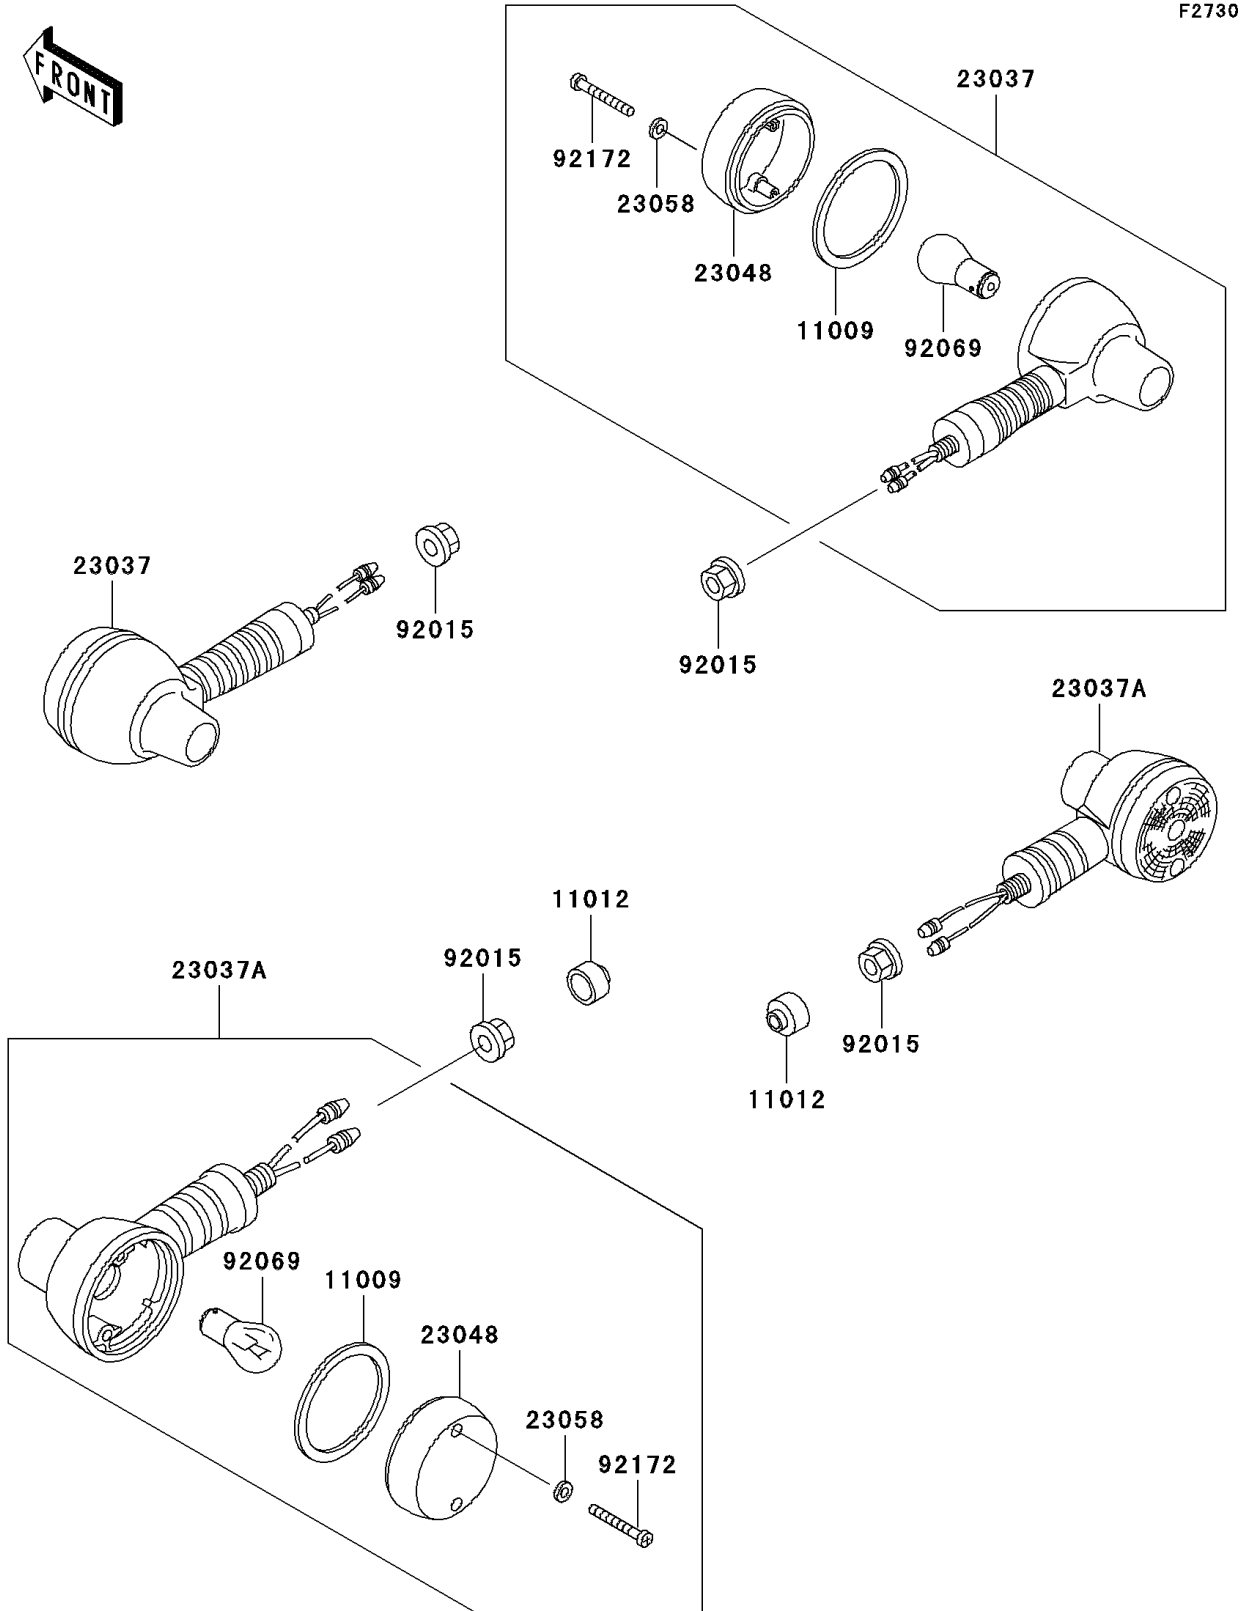

2006 KLR650 PARTS DIAGRAM

Turn Signals

2006 KLR650 PARTS LIST

Turn Signals

ITEM NAME	PART NUMBER	QUANTITY
GASKET,TURN SIGNAL LAMP LENS (Ref # 11009)	11009-1128	4
CAP (Ref # 11012)	11012-1367	2
LAMP-ASSY-SIGNAL,FR (Ref # 23037)	23037-0027	2
LAMP-ASSY-SIGNAL,RR (Ref # 23037A)	23037-0028	2
LENS-SIGNAL LAMP (Ref # 23048)	23048-1076	4
WASHER,PLAIN,4MM (Ref # 23058)	23058-002	8
NUT,FLANGED,10MM (Ref # 92015)	92015-1428	4
BULB,12V 32CP(23W) (Ref # 92069)	92069-055	4
SCREW,TAPPING,4X30 (Ref # 92172)	92172-0124	8