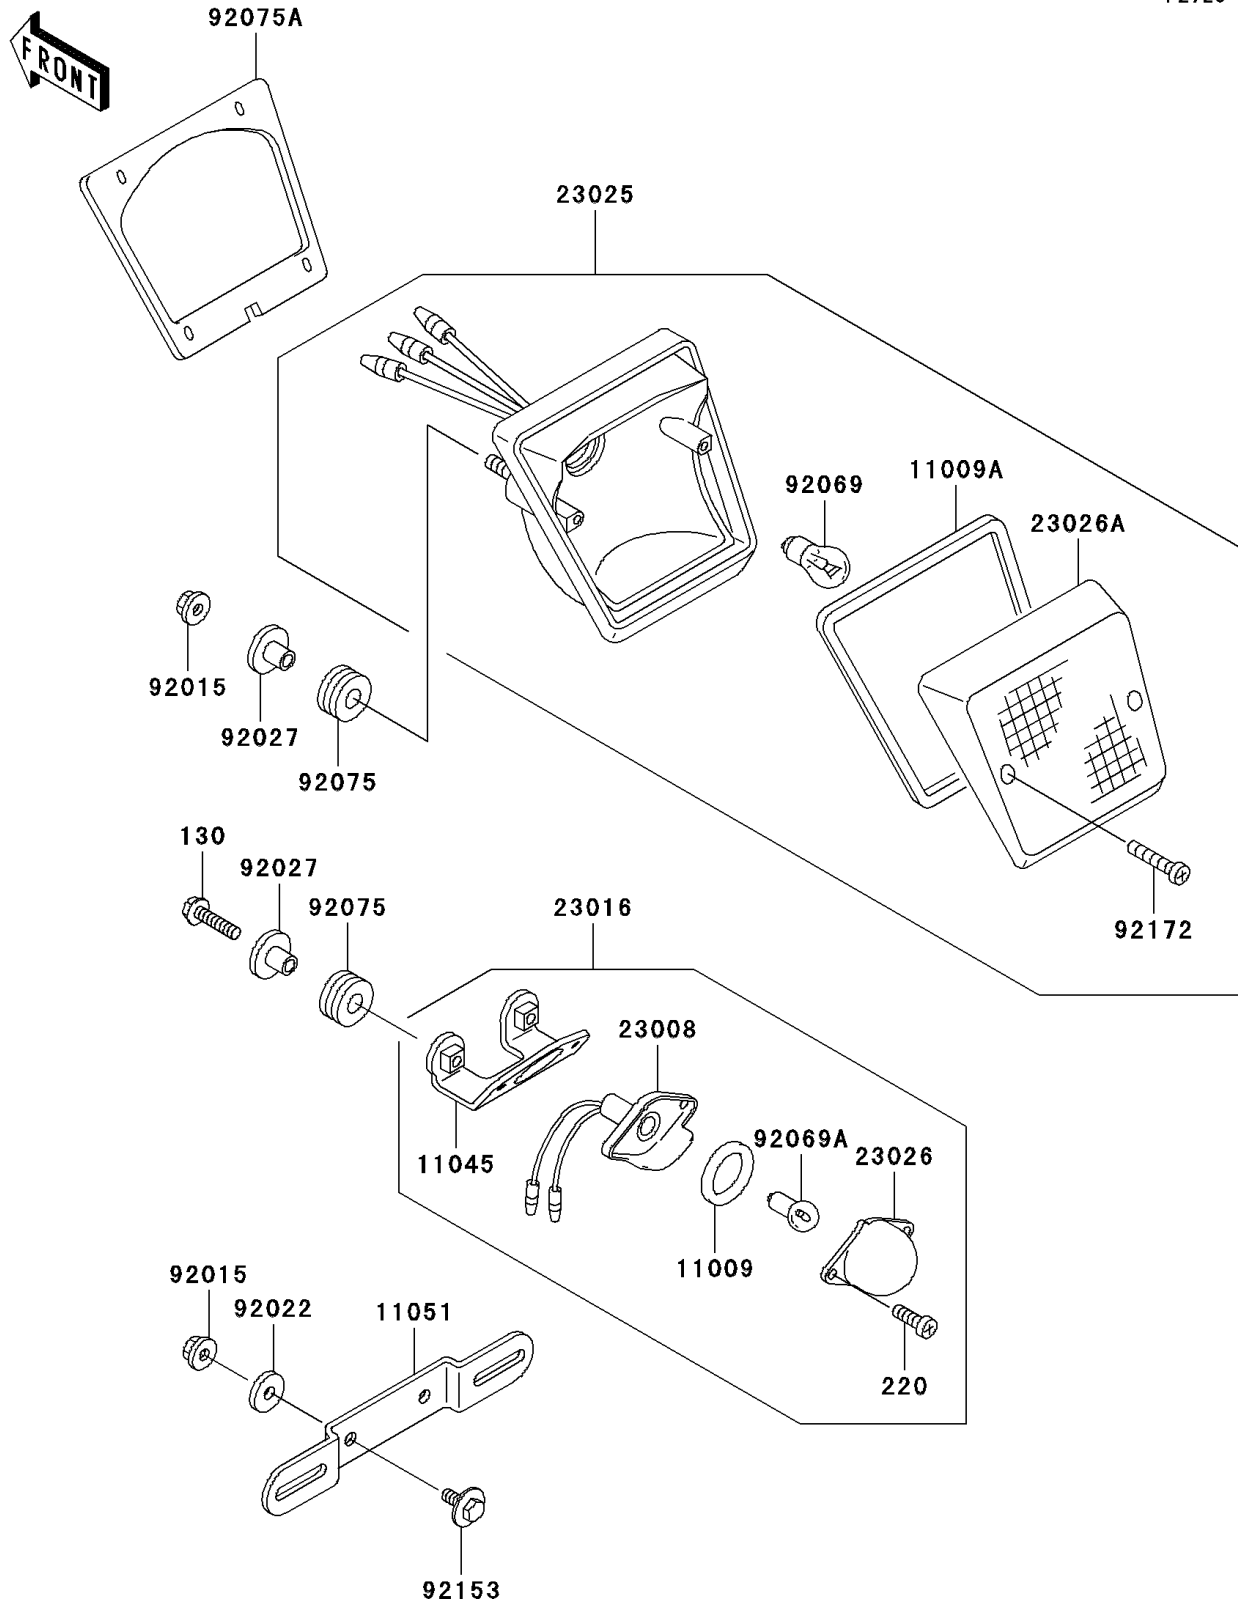

# 2006 KLR650 PARTS DIAGRAM

Taillight(s)

F2720

## 2006 KLR650 PARTS LIST

### Taillight(s)

ITEM NAME	PART NUMBER	QUANTITY
BOLT-FLANGED,6X25 (Ref # 130)	130H0625	2
SCREW-PAN-CROS,4X10 (Ref # 220)	220B0410	2
GASKET,LICENSE PLATE LAMP (Ref # 11009)	11009-1372	1
GASKET,TAIL LAMP LENS (Ref # 11009A)	11009-1636	1
BRACKET,LICENSE PLATE LAMP (Ref # 11045)	11045-1927	1
BRACKET,LICENSE PLATE (Ref # 11051)	11051-1522	1
SOCKET-ASSY,LICENSE PLATE LAMP (Ref # 23008)	23008-1205	1
LAMP-ASSY,LICENSE PLATE (Ref # 23016)	23016-1087	1
LAMP-TAIL,F.BLACK (Ref # 23025)	23025-1315-6Z	1
LENS,LAMP (Ref # 23026)	23026-1054	1
LENS,TAIL LAMP (Ref # 23026A)	23026-1086	1
NUT,FLANGED,6MM (Ref # 92015)	92015-1367	4
WASHER,6.5X20X1.6 (Ref # 92022)	92022-1557	2
COLLAR,L=13.1 (Ref # 92027)	92027-251	4
BULB,12V 21/5W (Ref # 92069)	92069-063	1
BULB,12V 5W (Ref # 92069A)	92069-1055	1
DAMPER (Ref # 92075)	92075-1690	4
DAMPER,TAIL LAMP (Ref # 92075A)	92075-1889	1
BOLT,6X16 (Ref # 92153)	92153-0684	2
SCREW,TAPPING,4X25 (Ref # 92172)	92172-0134	2