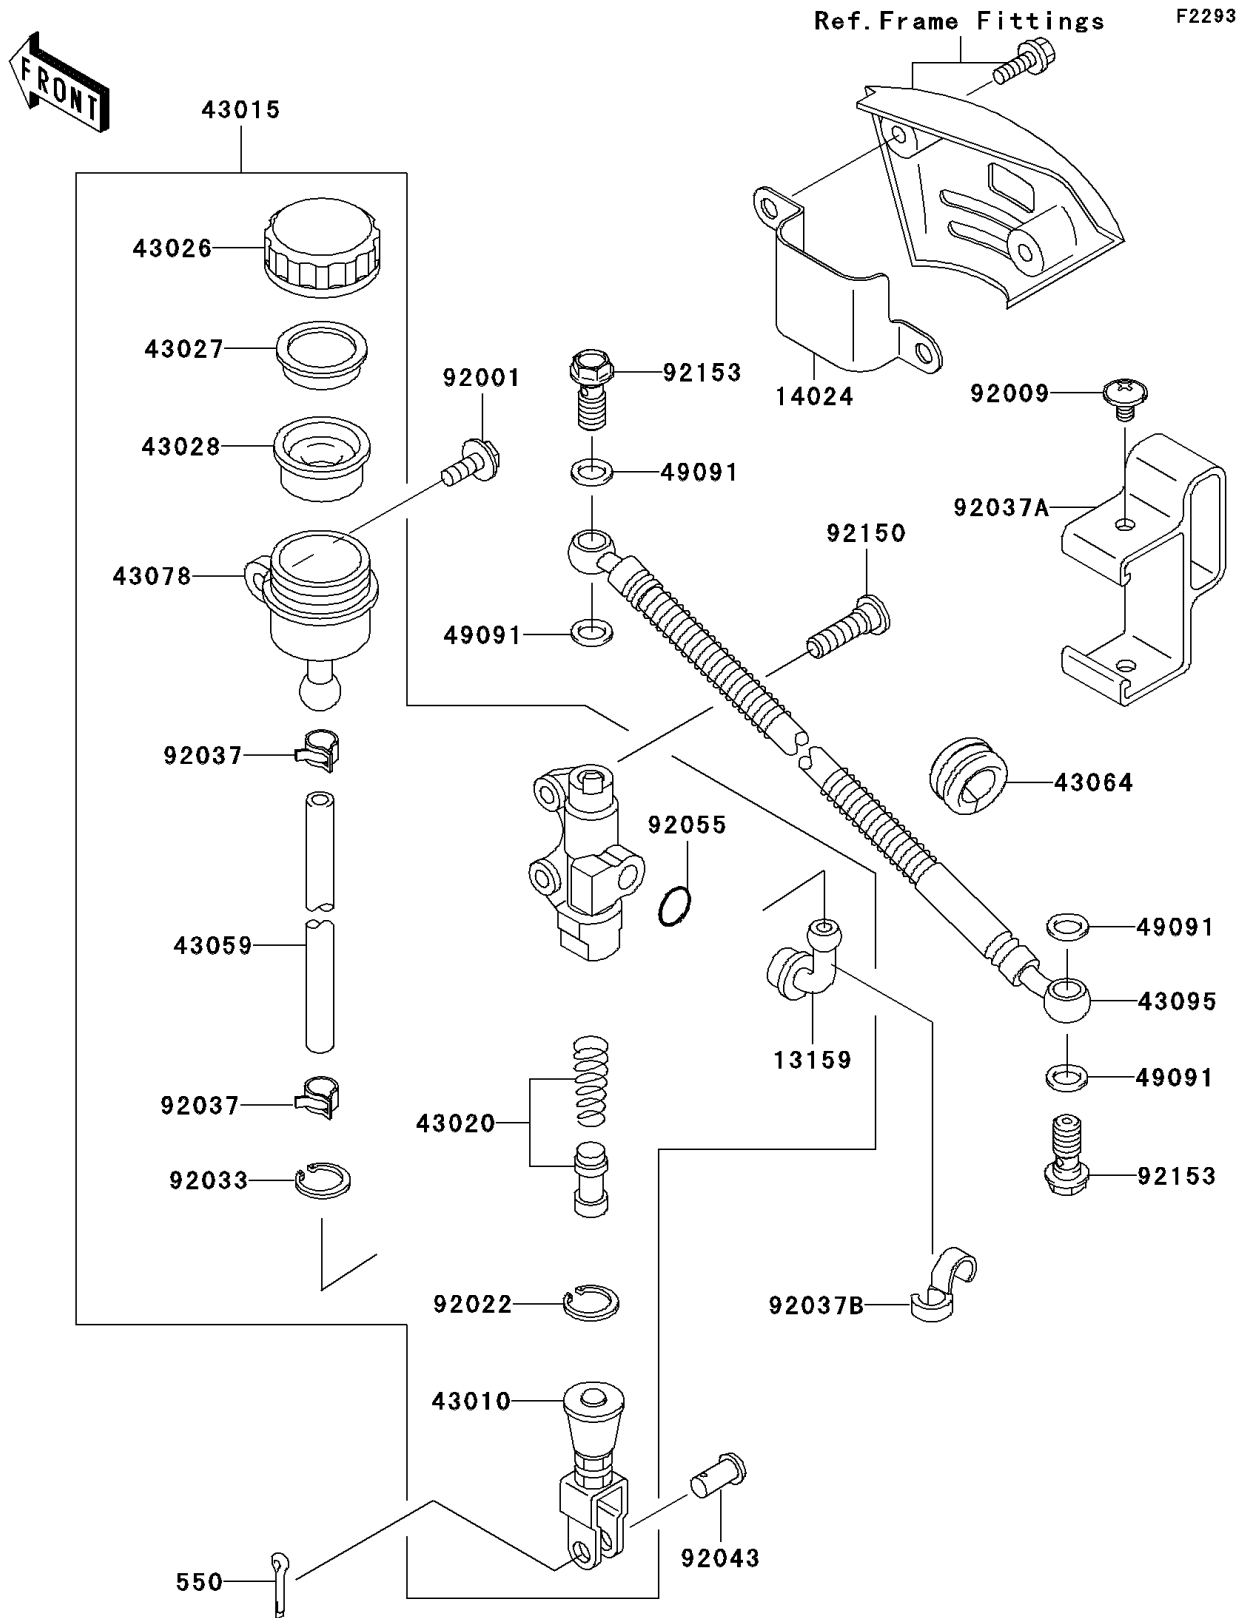

2007 KLR650 PARTS DIAGRAM

Rear Master Cylinder

2007 KLR650 PARTS LIST

Rear Master Cylinder

ITEM NAME	PART NUMBER	QUANTITY
PIN-COTTER,2.0X15 (Ref # 550)	550D2015	1
CONNECTOR (Ref # 13159)	13159-1056	1
COVER,RESERVOIR TANK (Ref # 14024)	14024-1531	1
ROD-ASSY-BRAKE (Ref # 43010)	43010-1062	1
CYLINDER-ASSY-MASTER,RR (Ref # 43015)	43015-1365	1
PISTON-COMP-BRAKE (Ref # 43020)	43020-1063	1
CAP-BRAKE (Ref # 43026)	43026-1064	1
PLATE-DIAPHRAGM (Ref # 43027)	43027-1053	1
DIAPHRAGM (Ref # 43028)	43028-1065	1
HOSE-BRAKE (Ref # 43059)	43059-1408	1
GROMMET,HOSE CLAMP (Ref # 43064)	43064-007	1
RESERVOIR (Ref # 43078)	43078-1080	1
HOSE-BRAKE,RR (Ref # 43095)	43095-0159	1
WASHER-SEAL,10.1X14.5X1.5 (Ref # 49091)	49091-0001	4
BOLT,W/P,6X16 (Ref # 92001)	92001-1860	1
SCREW,6X10,WHITE (Ref # 92009)	92009-1286	1
WASHER,CIRCRIP (Ref # 92022)	92022-1601	1
RING-SNAP,20.5MM (Ref # 92033)	92033-1186	1
CLAMP (Ref # 92037)	92037-1710	2
CLAMP,HOSE (Ref # 92037A)	92037-1895	1
CLAMP,HOSE (Ref # 92037B)	92037-1914	1
PIN,8MM (Ref # 92043)	92043-1303	1
RING-O,MASTER CYLINDER (Ref # 92055)	92055-1251	1
BOLT,SOCKET,8X30 (Ref # 92150)	92150-1843	2
BOLT,OIL,L=23 (Ref # 92153)	92153-0627	2