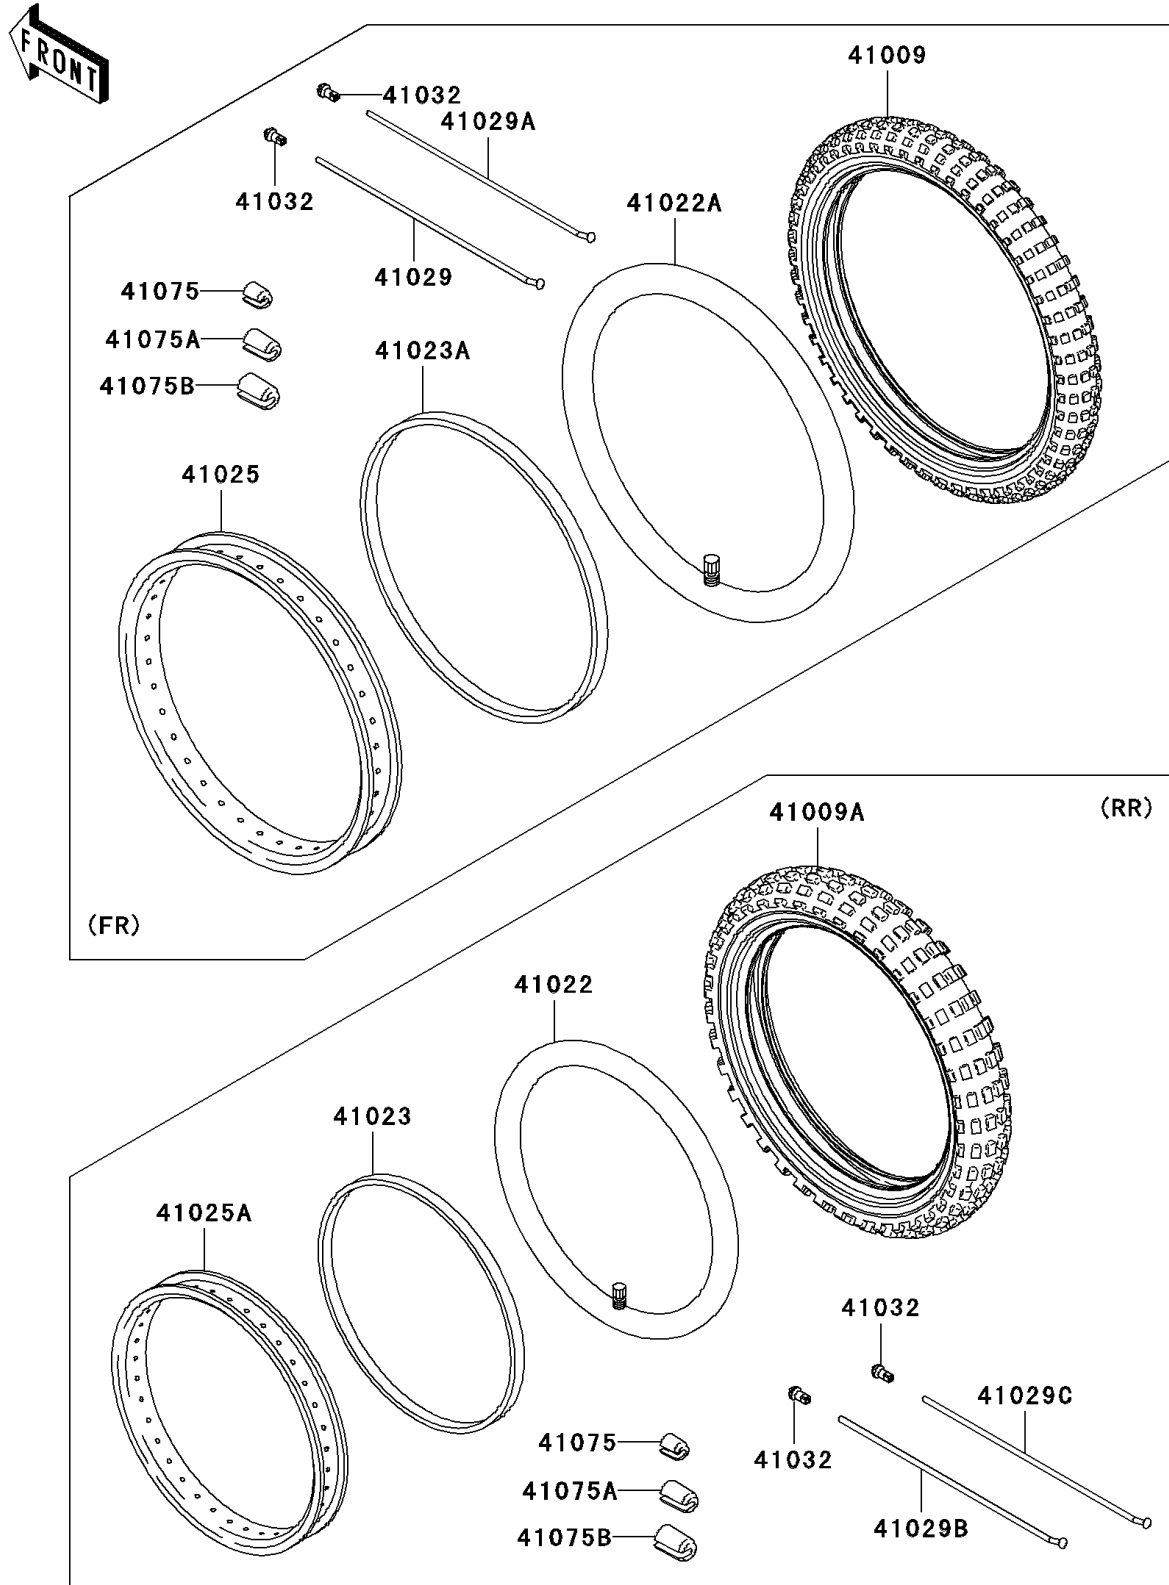

2007 KLR650 PARTS DIAGRAM

Wheels/Tires

F2210

2007 KLR650 PARTS LIST

Wheels/Tires

| ITEM NAME | PART NUMBER | QUANTITY |
|--|---------------|----------|
| TIRE,FR,90/90-21 54S,K750(D) (Ref # 41009) | 41009-0001 | 1 |
| TIRE,RR,130/80-17 65S,K750(D) (Ref # 41009A) | 41009-0002 | 1 |
| TUBE-TIRE,130/80-17(D) (Ref # 41022) | 41022-0003 | 1 |
| TUBE-TIRE,80/100-21(D) (Ref # 41022A) | 41022-1244 | 1 |
| BAND-RIM,17XWM/MT2.15-2.50(D) (Ref # 41023) | 41023-0001 | 1 |
| BAND-RIM,21XWM1.60-1.85(D) (Ref # 41023A) | 41023-1144 | 1 |
| RIM,FR,1.60X21,SILVER (Ref # 41025) | 41025-0033-WA | 1 |
| RIM,RR,2.50X17,SILVER (Ref # 41025A) | 41025-1445-WA | 1 |
| SPOKE-INNER,FR,LH,236MMX160D (Ref # 41029) | 41029-1343 | 18 |
| SPOKE-INNER,FR,RH,238MMX160D (Ref # 41029A) | 41029-1344 | 18 |
| SPOKE-INNER,RR,LH,155MMX170D (Ref # 41029B) | 41029-1345 | 18 |
| SPOKE-INNER,RR,RH,178MMX172D (Ref # 41029C) | 41029-1346 | 18 |
| NIPPLE-SPOKE,8X9X20(+) (Ref # 41032) | 41032-0003 | 72 |
| BALANCER-WHEEL,10G (Ref # 41075) | 41075-0011 | AR |
| BALANCER-WHEEL,20G (Ref # 41075A) | 41075-0012 | AR |
| BALANCER-WHEEL,30G (Ref # 41075B) | 41075-0013 | AR |