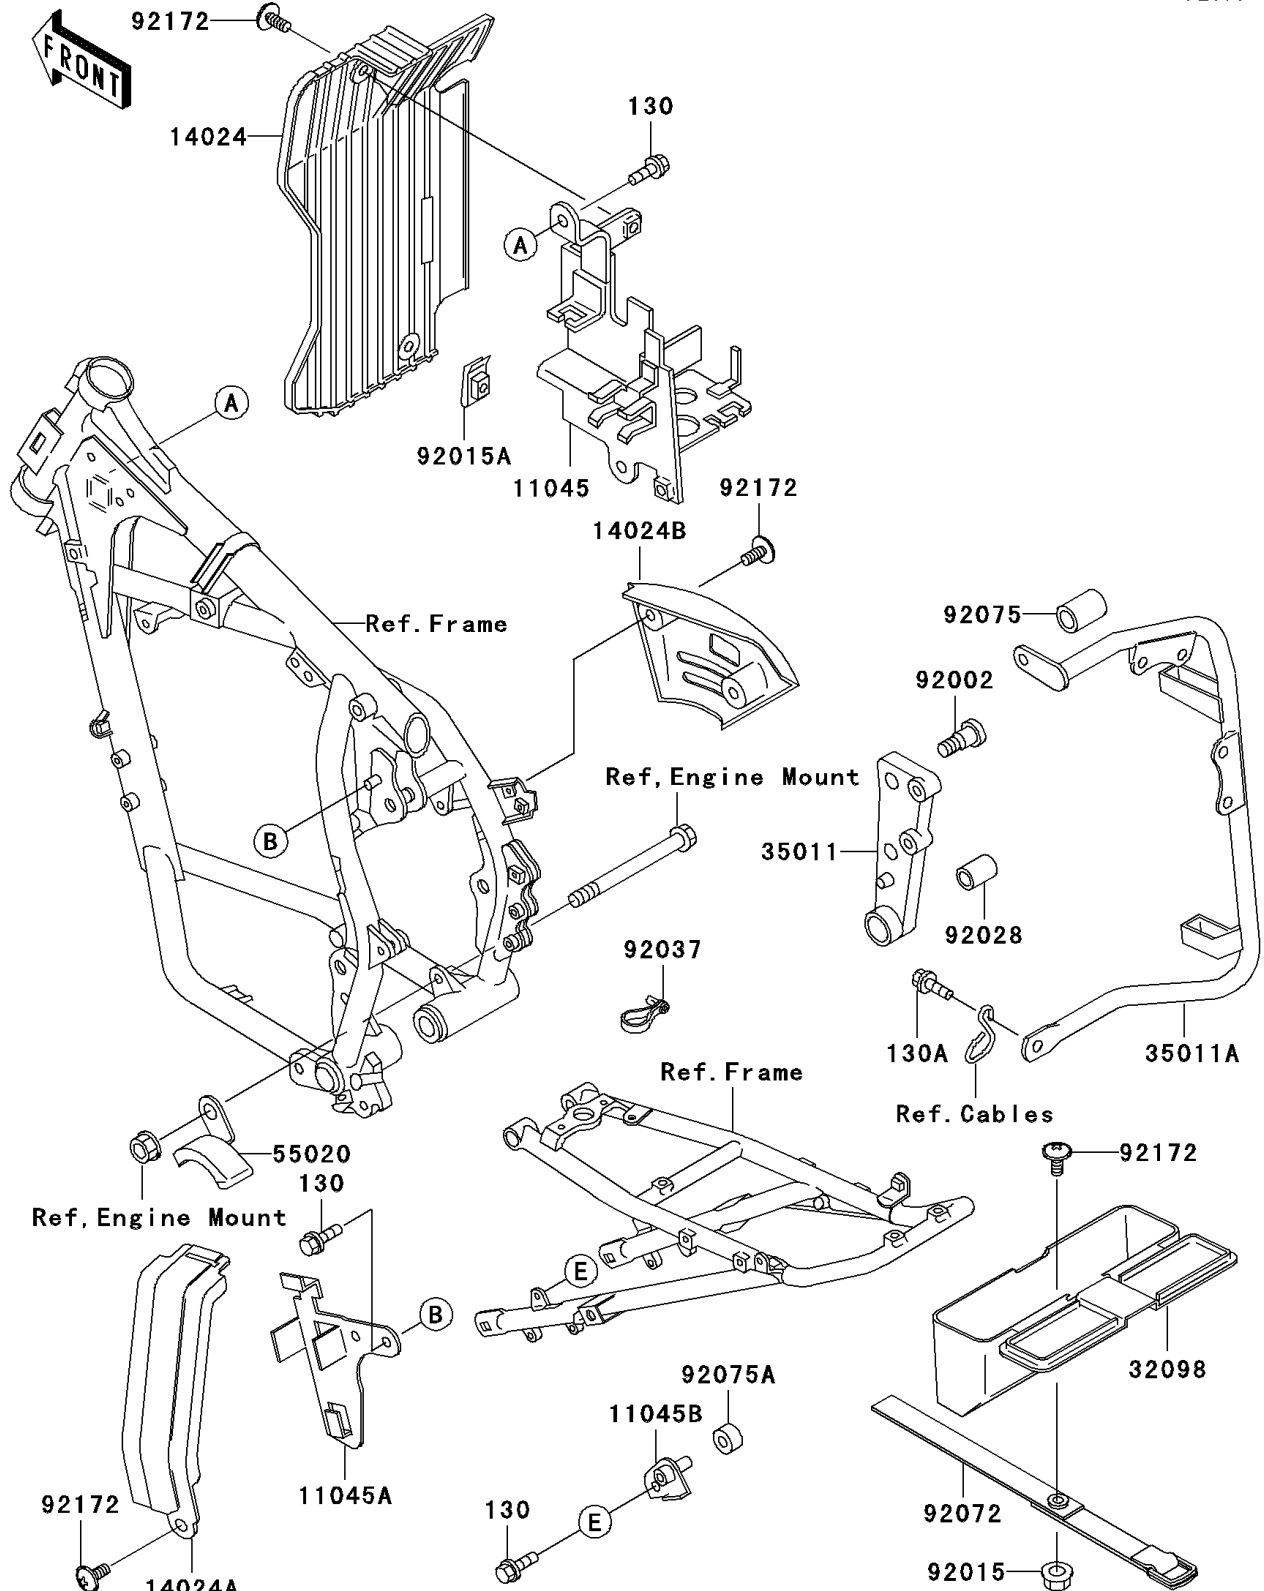

# 2007 KLR650 PARTS DIAGRAM

## Frame Fittings

F2131

## 2007 KLR650 PARTS LIST

### Frame Fittings

ITEM NAME	PART NUMBER	QUANTITY
BOLT-FLANGED,6X12 (Ref # 130)	130J0612	4
BOLT-FLANGED,6X14 (Ref # 130A)	130J0614	2
BRACKET,ELECTRIC,RH (Ref # 11045)	11045-1358	1
BRACKET,ELECTRIC,LH (Ref # 11045A)	11045-1359	1
BRACKET (Ref # 11045B)	11045-1360	1
COVER,FRONT RESERVOIR (Ref # 14024)	14024-1372	1
COVER,SIDE STAND SWITCH (Ref # 14024A)	14024-1373	1
COVER,RESERVOIR TANK (Ref # 14024B)	14024-1470	1
CASE-TOOL,F.BLACK (Ref # 32098)	32098-1074-6Z	1
STAY (Ref # 35011)	35011-1327	1
STAY,HORN&RESERVOIR TANK (Ref # 35011A)	35011-1370	1
GUARD,CHAIN (Ref # 55020)	55020-1266	1
BOLT,SOCKET,8X23.5 (Ref # 92002)	92002-1598	2
NUT,FLANGED,6MM,BLACK (Ref # 92015)	92015-1233	1
NUT,6MM (Ref # 92015A)	92015-1602	1
BUSHING (Ref # 92028)	92028-1259	1
CLAMP,SPEED,L=80.5 (Ref # 92037)	92037-1903	1
BAND,TOOL CASE (Ref # 92072)	92072-1219	1
DAMPER (Ref # 92075)	92075-1941	1
DAMPER (Ref # 92075A)	92075-243	1
SCREW,6X14 (Ref # 92172)	92172-0004	7