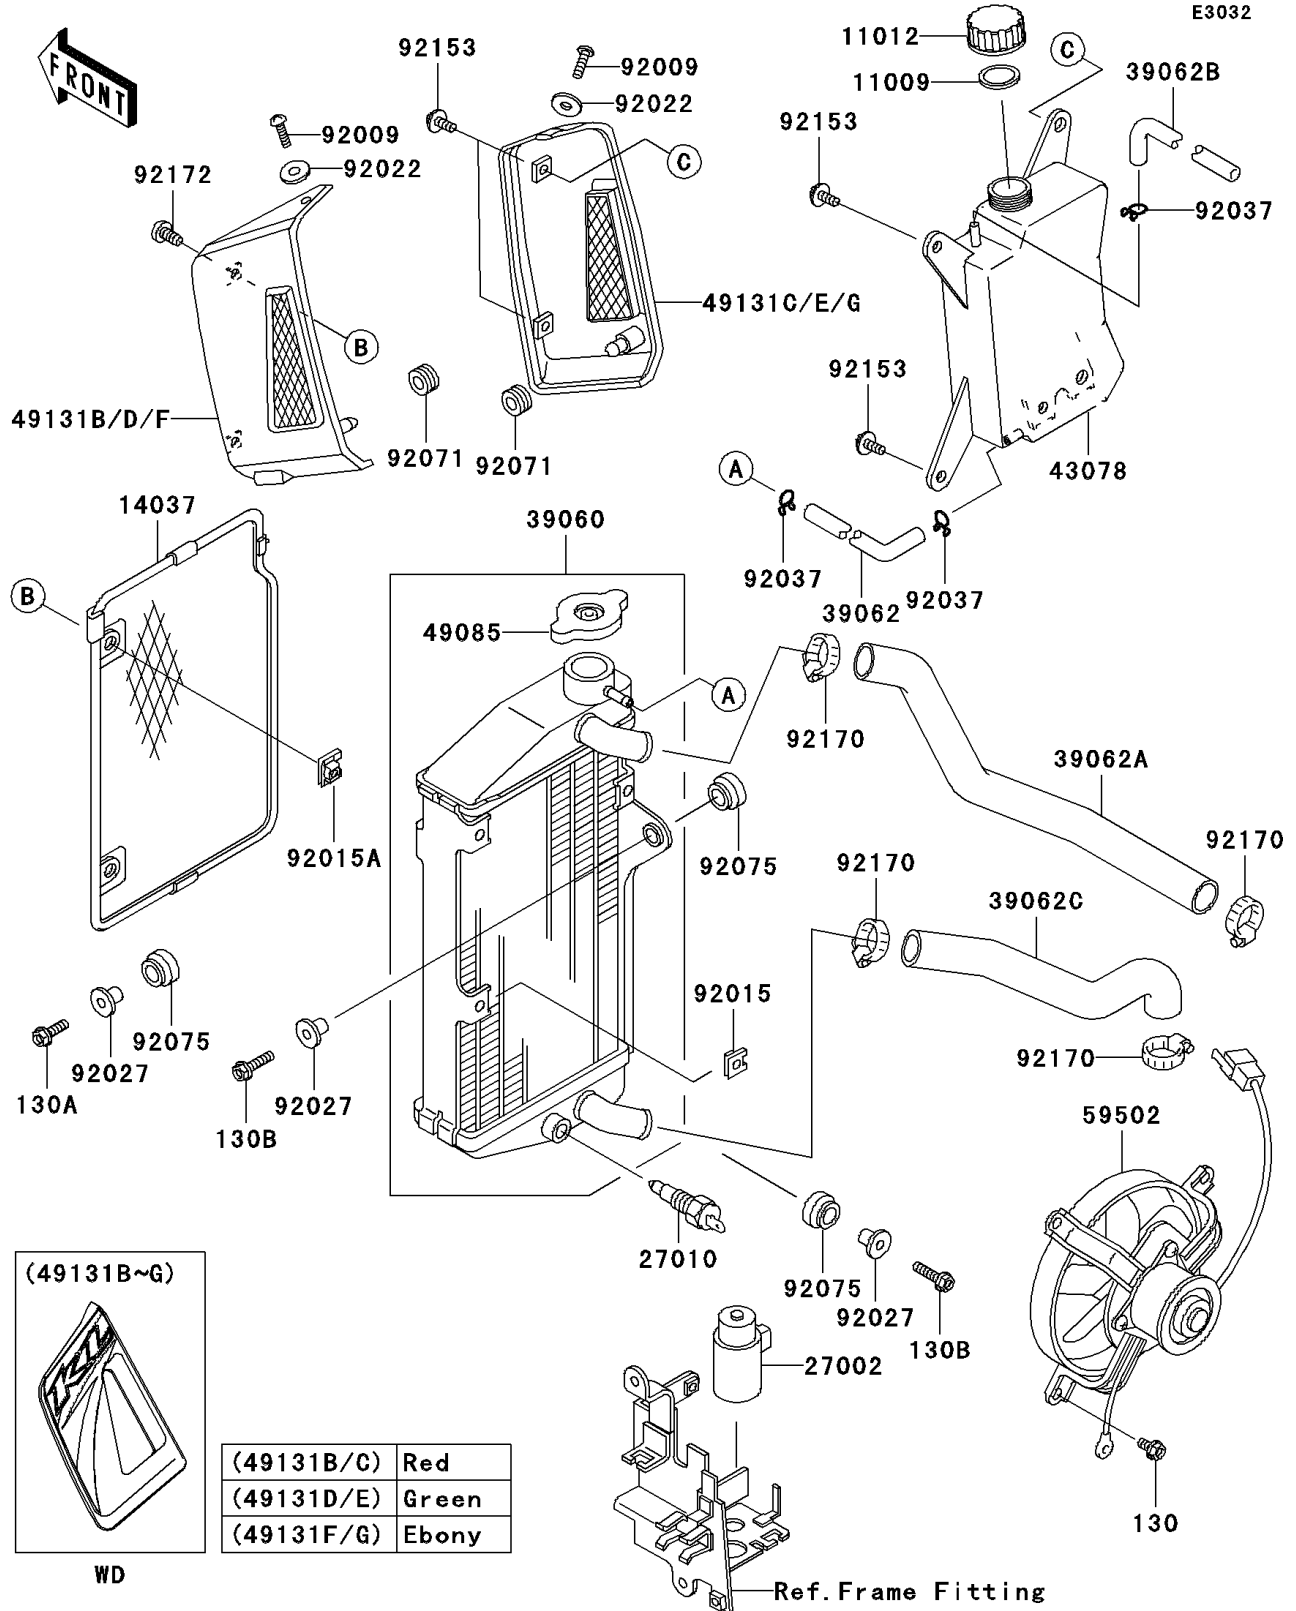

2006 KLR650 PARTS DIAGRAM

Radiator

2006 KLR650 PARTS LIST

Radiator

ITEM NAME	PART NUMBER	QUANTITY
BOLT-FLANGED,6X12 (Ref # 130)	130L0612	3
BOLT-FLANGED,6X20 (Ref # 130A)	130L0620	1
BOLT-FLANGED,6X25 (Ref # 130B)	130L0625	2
GASKET,RESERVOIR TANK CAP (Ref # 11009)	11009-1145	1
CAP (Ref # 11012)	11012-1084	1
SCREEN (Ref # 14037)	14037-1208	1
RELAY-ASSY (Ref # 27002)	27002-1051	1
SWITCH,FAN (Ref # 27010)	27010-1167	1
RADIATOR (Ref # 39060)	39060-1074	1
HOSE-COOLING (Ref # 39062)	39062-1125	1
HOSE-COOLING,HEAD-RADIATOR (Ref # 39062A)	39062-1217	1
HOSE-COOLING,RESERVOIR (Ref # 39062B)	39062-1220	1
HOSE-COOLING,RADIATOR-PUMP (Ref # 39062C)	39062-1243	1
RESERVOIR (Ref # 43078)	43078-1083	1
CAP-ASSY-PRESSURE (Ref # 49085)	49085-1066	1
SHROUD-ENGINE,LH,A.RED (Ref # 49131B)	49131-5053-260	1
SHROUD-ENGINE,RH,A.RED (Ref # 49131C)	49131-5054-260	1
SHROUD-ENGINE,LH,L.GREEN (Ref # 49131D)	49131-5055-290	1
SHROUD-ENGINE,RH,L.GREEN (Ref # 49131E)	49131-5056-290	1
FAN-ASSY (Ref # 59502)	59502-1082	1
SCREW,5X14 (Ref # 92009)	92009-1653	2
NUT (Ref # 92015)	92015-1487	3
NUT,6MM (Ref # 92015A)	92015-1758	2
WASHER,NYLON,5.3X11.5X1.5 (Ref # 92022)	92022-1521	2
COLLAR,L=14.1 (Ref # 92027)	92027-1920	3
CLAMP,TUBE (Ref # 92037)	92037-147	3
GROMMET (Ref # 92071)	92071-056	2
DAMPER (Ref # 92075)	92075-1352	3
BOLT,6X16 (Ref # 92153)	92153-0863	4

2006 KLR650 PARTS LIST

Radiator

ITEM NAME	PART NUMBER	QUANTITY
CLAMP,COOLING HOSE (Ref # 92170)	92170-1033	4
SCREW,6X12 (Ref # 92172)	92172-0219	2