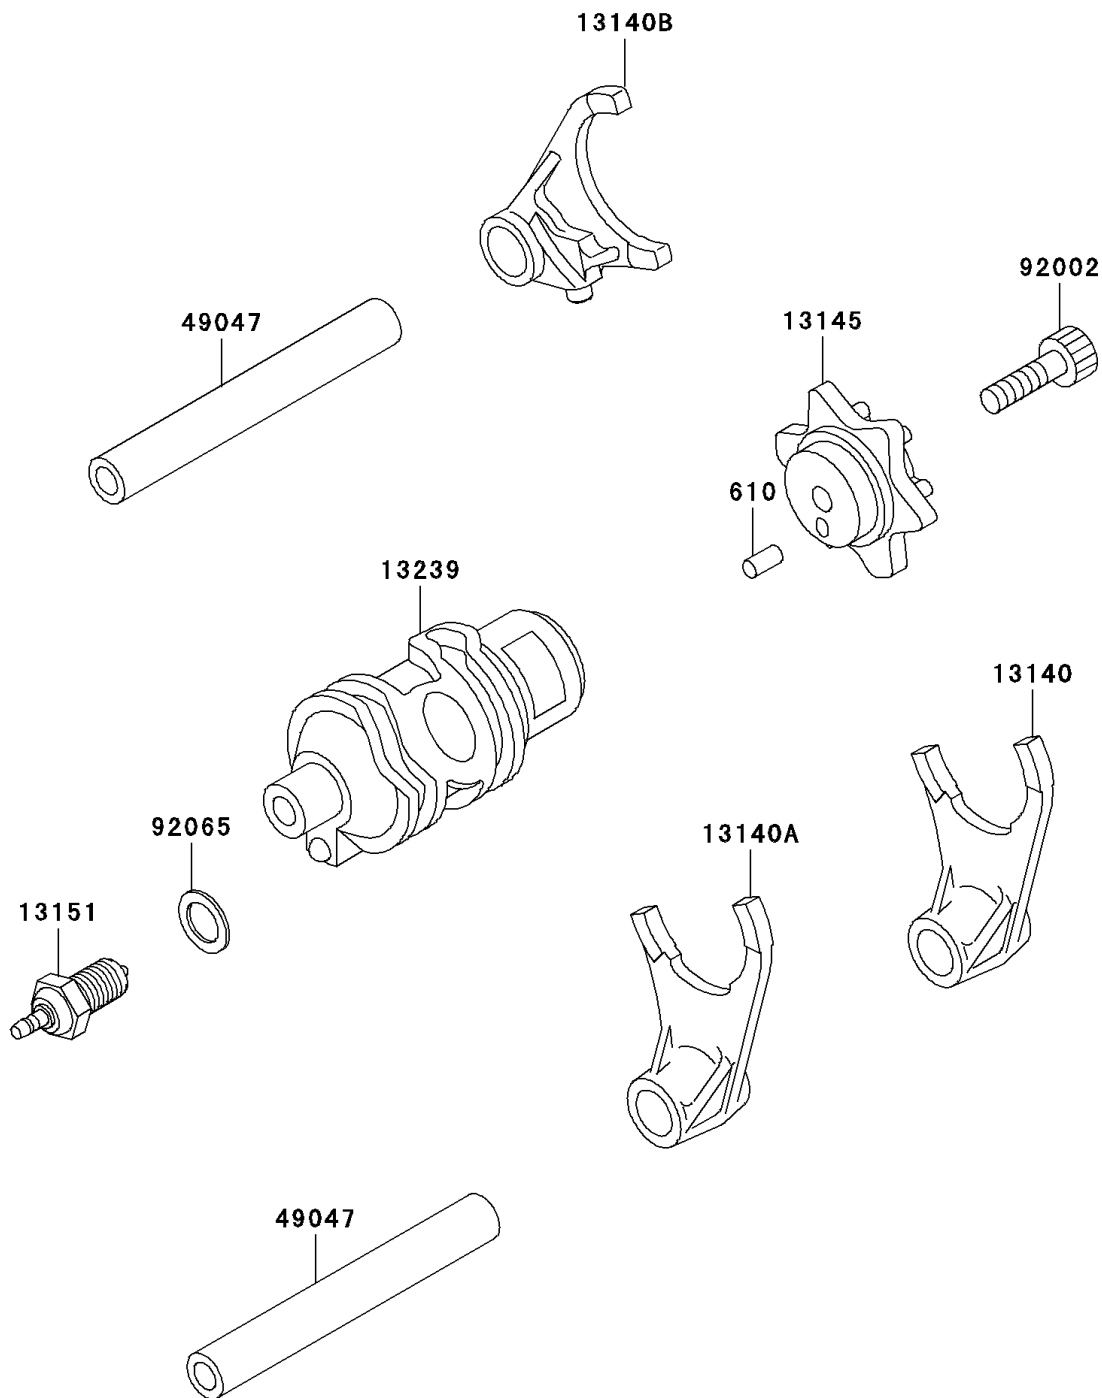

2006 KLR650 PARTS DIAGRAM

Gear Change Drum/Shift Fork(s)

E1362

2006 KLR650 PARTS LIST

Gear Change Drum/Shift Fork(s)

ITEM NAME	PART NUMBER	QUANTITY
ROLLER,4X10 (Ref # 610)	610A0410	1
FORK-SHIFT,LOW (Ref # 13140)	13140-1023	1
FORK-SHIFT,2ND&3RD (Ref # 13140A)	13140-1024	1
FORK-SHIFT,4TH&TOP,36MM (Ref # 13140B)	13140-1288	1
CAM-CHANGE DRUM (Ref # 13145)	13145-1051	1
SWITCH-COMP,NEUTRAL (Ref # 13151)	13151-1080	1
DRUM-ASSY-CHANGE (Ref # 13239)	13239-1103	1
ROD-SHIFT,L=93.7 (Ref # 49047)	49047-1003	1
BOLT,SOCKET,6X25 (Ref # 92002)	92002-1696	1
GASKET,10.5X16X1 (Ref # 92065)	92065-058	1