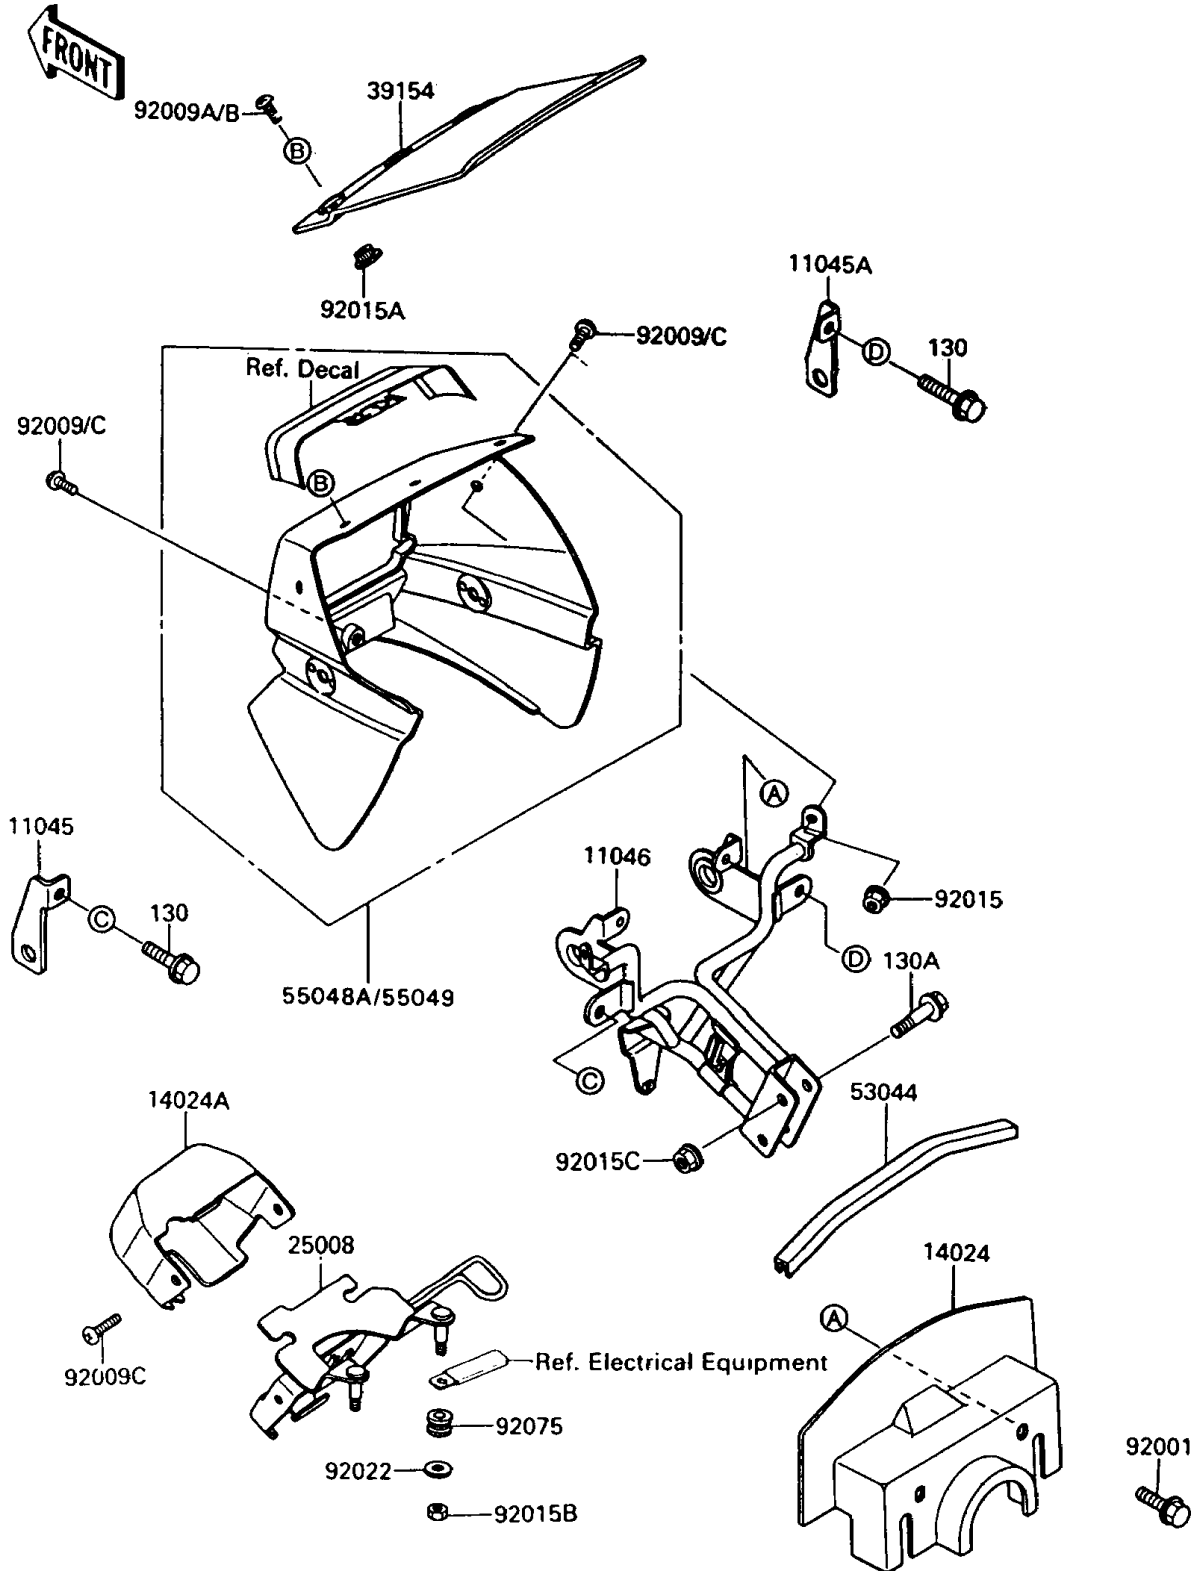

# 1993 KLR650 PARTS DIAGRAM

Cowling

F2871

# 1993 KLR650 PARTS LIST

## Cowling

ITEM NAME	PART NUMBER	QUANTITY
BRACKET,SIGNAL LAMP,LH (Ref # 11045)	11045-1798	1
BRACKET,SIGNAL LAMP,RH (Ref # 11045A)	11045-1799	1
BRACKET,COWLING (Ref # 11046)	11046-1036	1
COVER,COWLING,INNER (Ref # 14024)	14024-1366	1
COVER,HARNESS COUPLER (Ref # 14024A)	14024-1471	1
BRACKET-METER (Ref # 25008)	25008-1137	1
WINDSHIELD (Ref # 39154)	39154-1065	1
TRIM,COWLING COVER (Ref # 53044)	53044-1106	1
COWLING.,UPP,B.BLUE (Ref # 55048A)	55048-5491-6K	1
BOLT,6X14,BLACK (Ref # 92001)	92001-1847	2
SCREW,6X14,WHITE (Ref # 92009)	92009-1287	3
SCREW,5X14,WHITE (Ref # 92009A)	92009-1366	3
SCREW,5X14 (Ref # 92009B)	92009-1653	3
SCREW,6X14 (Ref # 92009C)	92009-1662	5
NUT,FLANGED,6MM (Ref # 92015)	92015-1193	2
NUT,5MM,COWLING (Ref # 92015A)	92015-1343	3
NUT,6MM (Ref # 92015B)	92015-1391	2
NUT,FLANGED,8MM (Ref # 92015C)	92015-1406	2
WASHER,6.5X20X1.6 (Ref # 92022)	92022-1557	2
DAMPER (Ref # 92075)	92075-024	2
BOLT-FLANGED,6X12 (Ref # 130)	130C0612	2
BOLT-FLANGED,8X25 (Ref # 130A)	130G0825	2