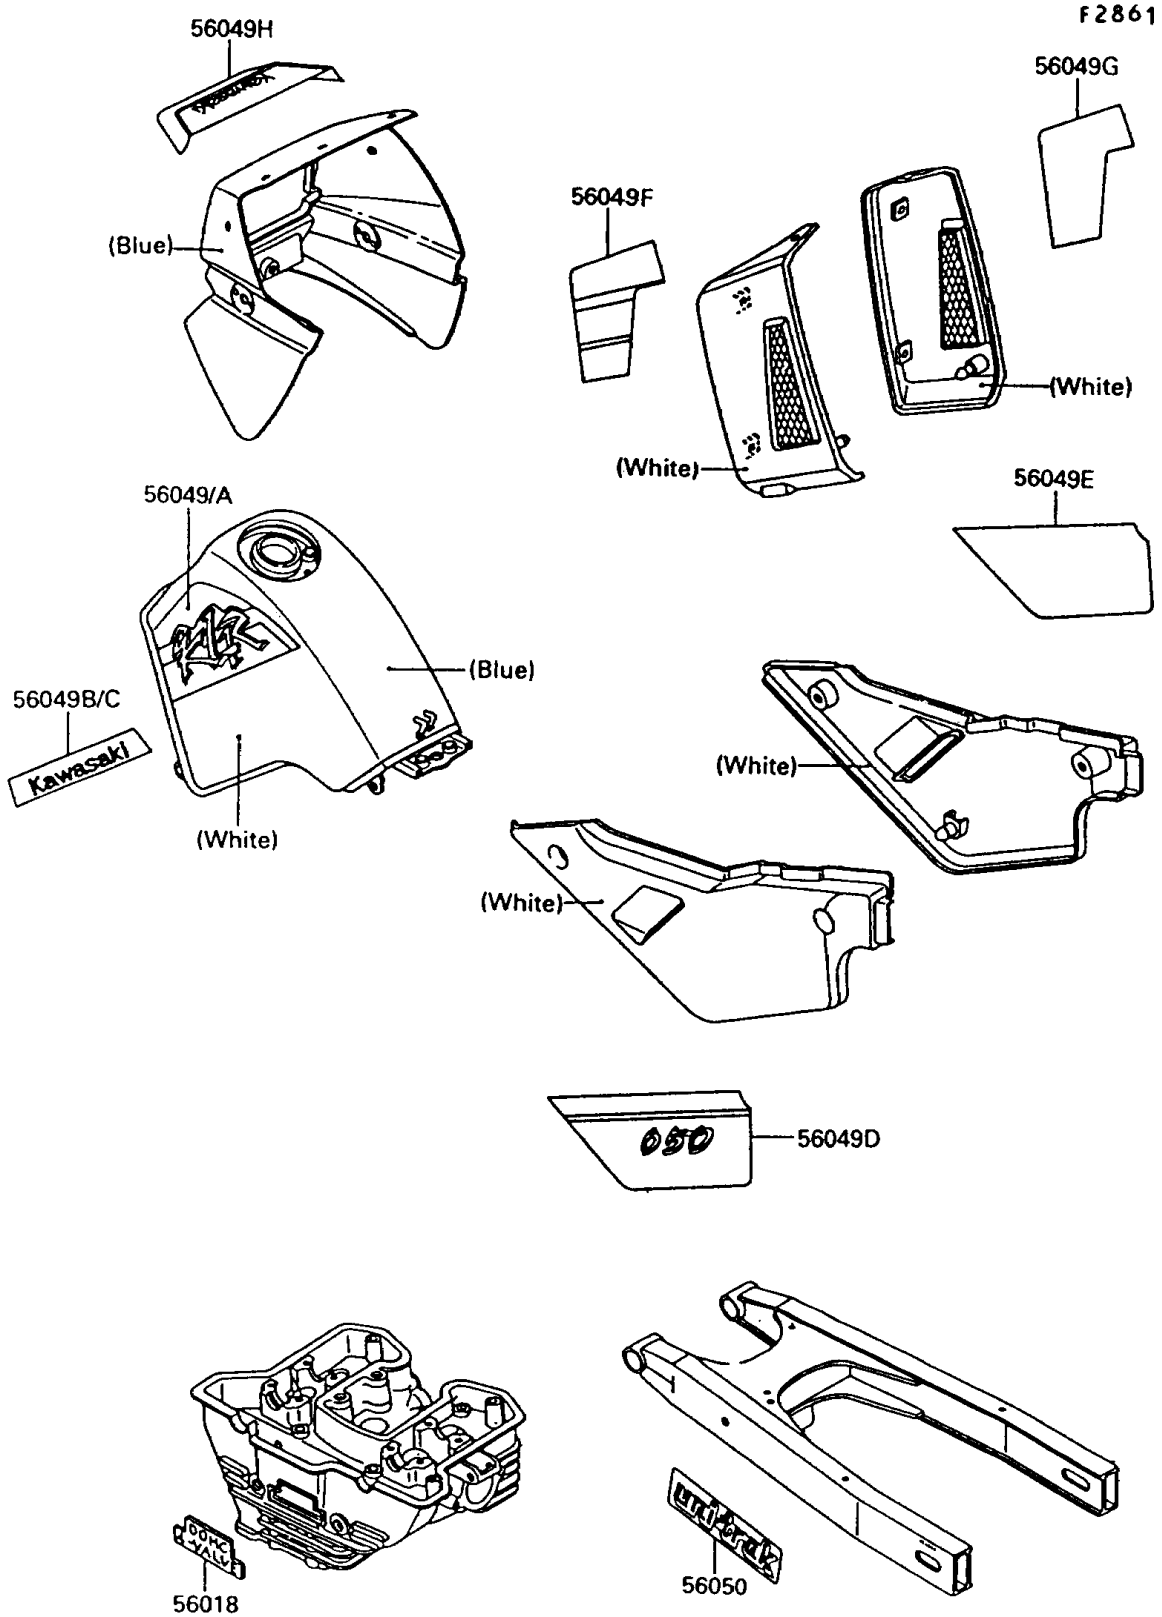

1993 KLR650 PARTS DIAGRAM

Decals(Blue/White)

1993 KLR650 PARTS LIST

Decals(Blue/White)

ITEM NAME	PART NUMBER	QUANTITY
MARK,CYLINDER HEAD (Ref # 56018)	56018-1483	1
PATTERN,FUEL TANK,UPP,LH (Ref # 56049)	56049-1826	1
PATTERN,FUEL TANK,UPP,RH (Ref # 56049A)	56049-1827	1
PATTERN,FUEL TANK,LWR,LH (Ref # 56049B)	56049-1828	1
PATTERN,FUEL TANK,LWR,RH (Ref # 56049C)	56049-1829	1
PATTERN,SIDE COVER,LH (Ref # 56049D)	56049-1830	1
PATTERN,SIDE COVER,RH (Ref # 56049E)	56049-1831	1
PATTERN,SHROUD,LH (Ref # 56049F)	56049-1832	1
PATTERN,SHROUD,RH (Ref # 56049G)	56049-1833	1
PATTERN,COWLING (Ref # 56049H)	56049-1834	1
MARK,SWING ARM,UNI-TRAK (Ref # 56050)	56050-1426	2