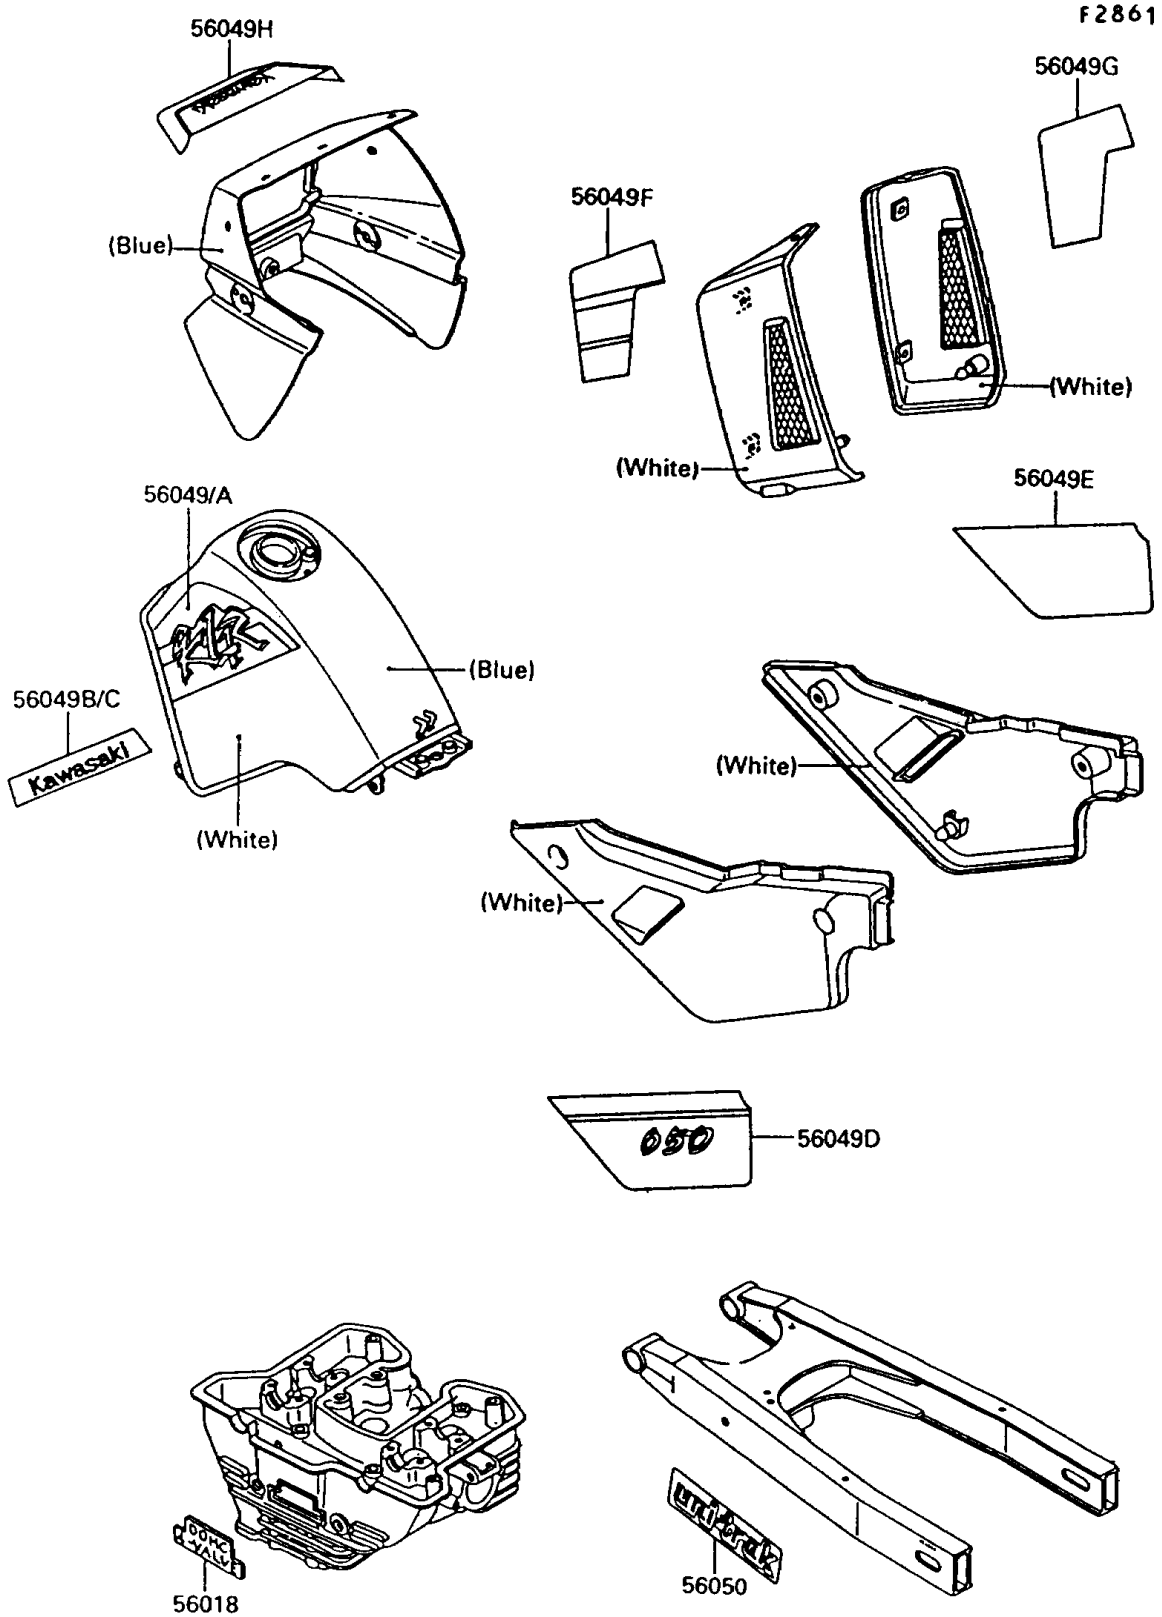

# 1993 KLR650 PARTS DIAGRAM

Decals(Blue/White)

# 1993 KLR650 PARTS LIST

Decals(Blue/White)

ITEM NAME	PART NUMBER	QUANTITY
MARK,CYLINDER HEAD (Ref # 56018)	56018-1483	1
PATTERN,FUEL TANK,UPP,LH (Ref # 56049)	56049-1826	1
PATTERN,FUEL TANK,UPP,RH (Ref # 56049A)	56049-1827	1
PATTERN,FUEL TANK,LWR,LH (Ref # 56049B)	56049-1828	1
PATTERN,FUEL TANK,LWR,RH (Ref # 56049C)	56049-1829	1
PATTERN,SIDE COVER,LH (Ref # 56049D)	56049-1830	1
PATTERN,SIDE COVER,RH (Ref # 56049E)	56049-1831	1
PATTERN,SHROUD,LH (Ref # 56049F)	56049-1832	1
PATTERN,SHROUD,RH (Ref # 56049G)	56049-1833	1
PATTERN,COWLING (Ref # 56049H)	56049-1834	1
MARK,SWING ARM,UNI-TRAK (Ref # 56050)	56050-1426	2