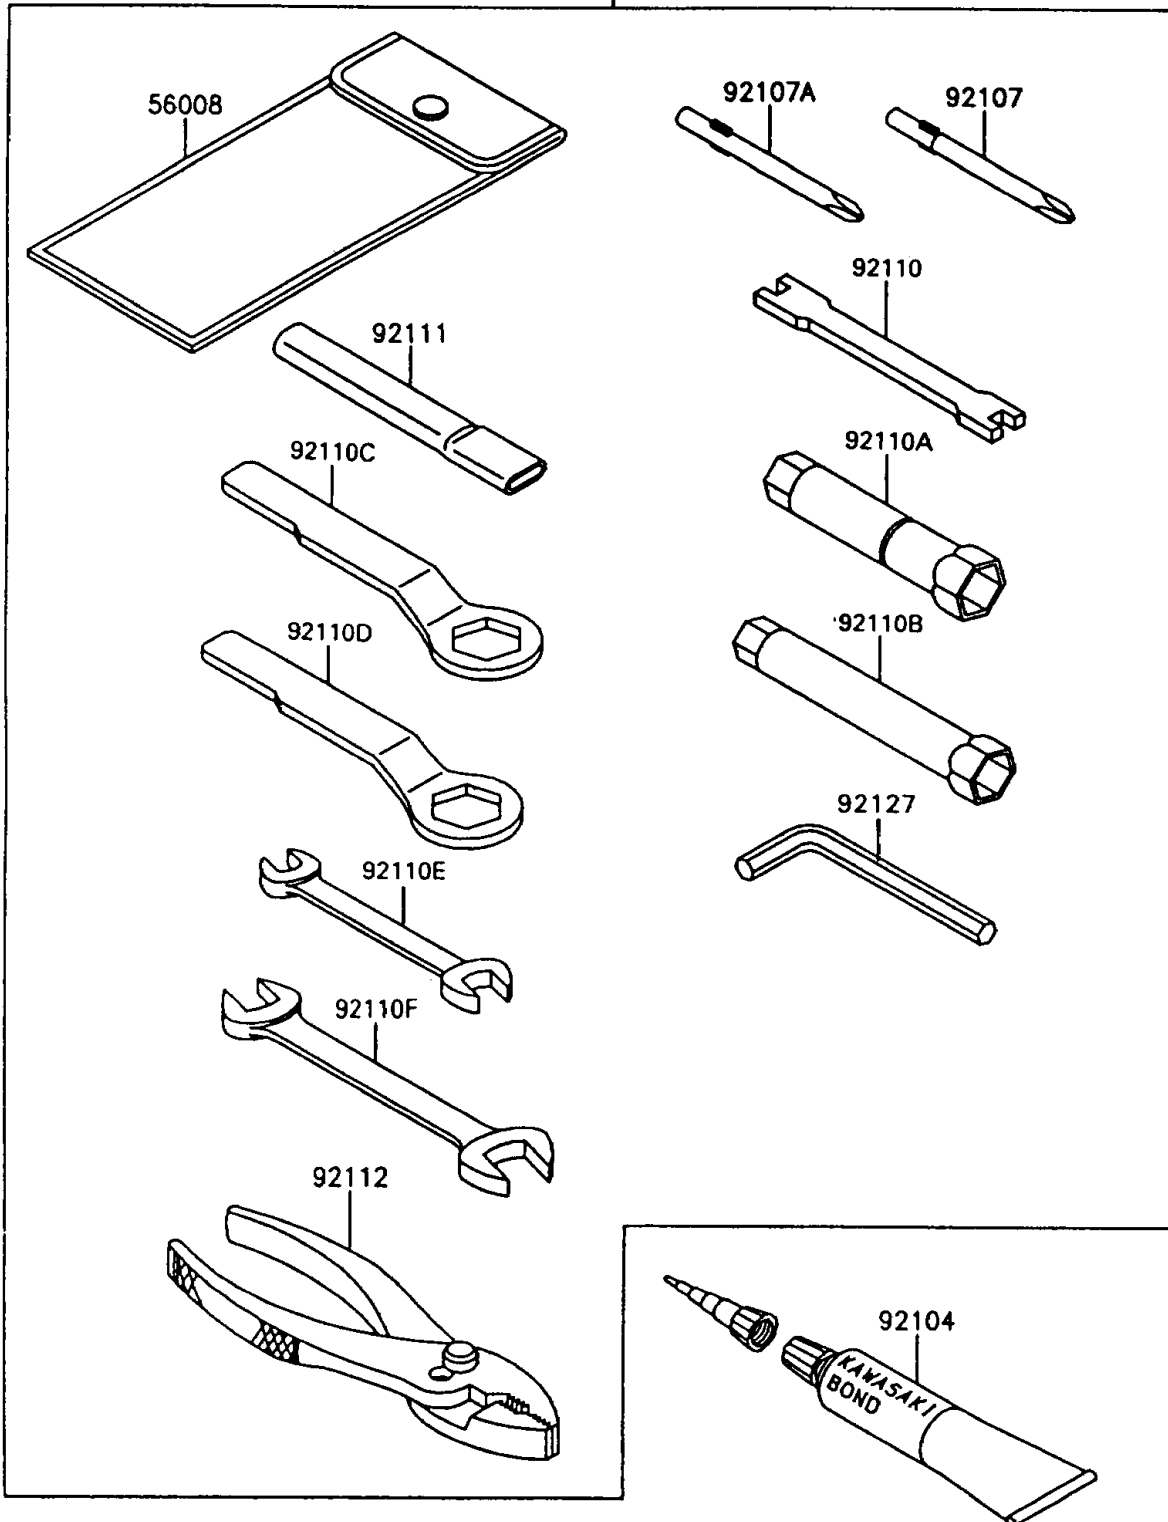

1995 KLR650

PARTS DIAGRAM

Owner's Tools

56007

F2810