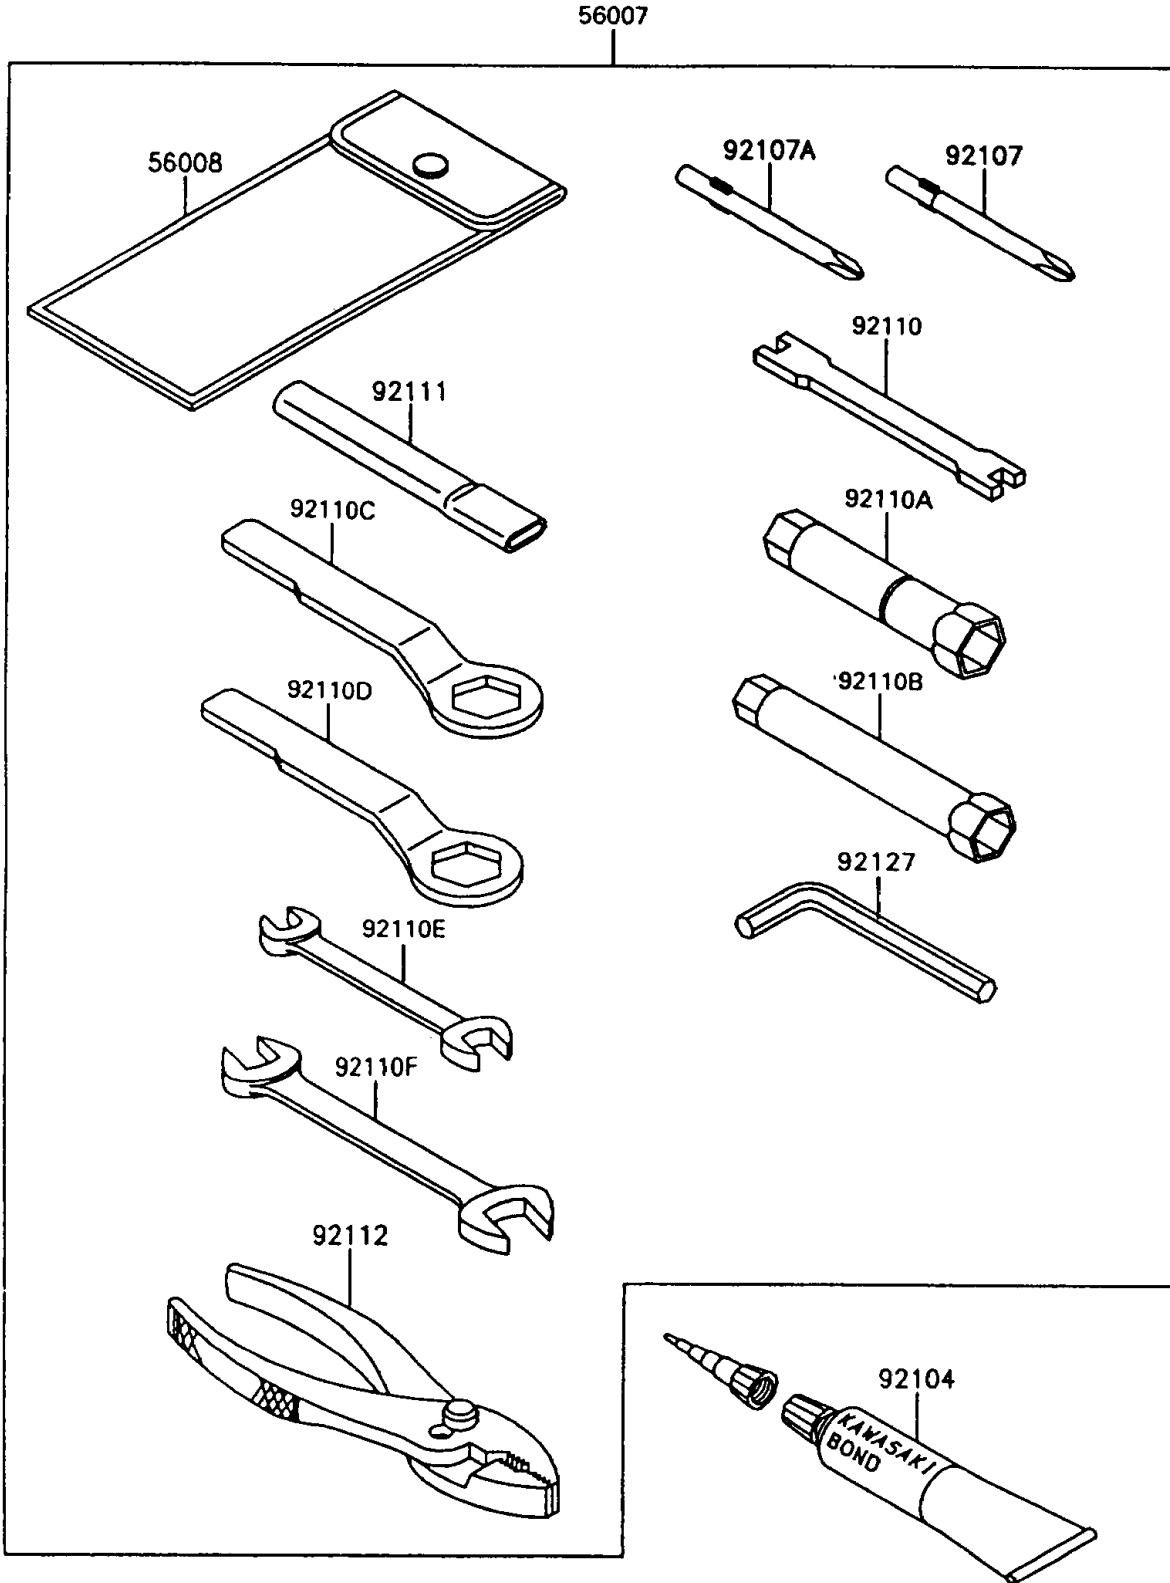

1993 KLR650 PARTS DIAGRAM

Owner's Tools

F2810

1993 KLR650 PARTS LIST

Owner's Tools

ITEM NAME	PART NUMBER	QUANTITY
TOOLKIT (Ref # 56007)	56007-1332	1
BAG,TOOL (Ref # 56008)	56008-1075	1
GASKET-LIQUID,TUBE,100G,SILVER (Ref # 92104)	92104-002	1
TOOL-DRIVER,#3PHILLIPS (Ref # 92107)	92107-005	1
TOOL-DRIVER,#2PHILLIPS (Ref # 92107A)	92107-1053	1
TOOL-WRENCH,SPOKE (Ref # 92110)	92110-1016	1
TOOL-WRENCH,BOX,18MM (Ref # 92110A)	92110-1111	1
TOOL-WRENCH,BOX,12MM (Ref # 92110B)	92110-1131	1
TOOL-WRENCH,BOX END,24MM (Ref # 92110C)	92110-1150	1
TOOL-WRENCH,BOX END,19MM (Ref # 92110D)	92110-1151	1
TOOL-WRENCH,OPEN END,10X12 (Ref # 92110E)	92110-1152	1
TOOL-WRENCH,OPEN END,14X17 (Ref # 92110F)	92110-1153	1
TOOL-BAR,BOX END WRENCH (Ref # 92111)	92111-1051	1
TOOL-PLIERS (Ref # 92112)	92112-003	1
TOOL-WRENCH,ALLEN,6MM (Ref # 92127)	92127-003	1