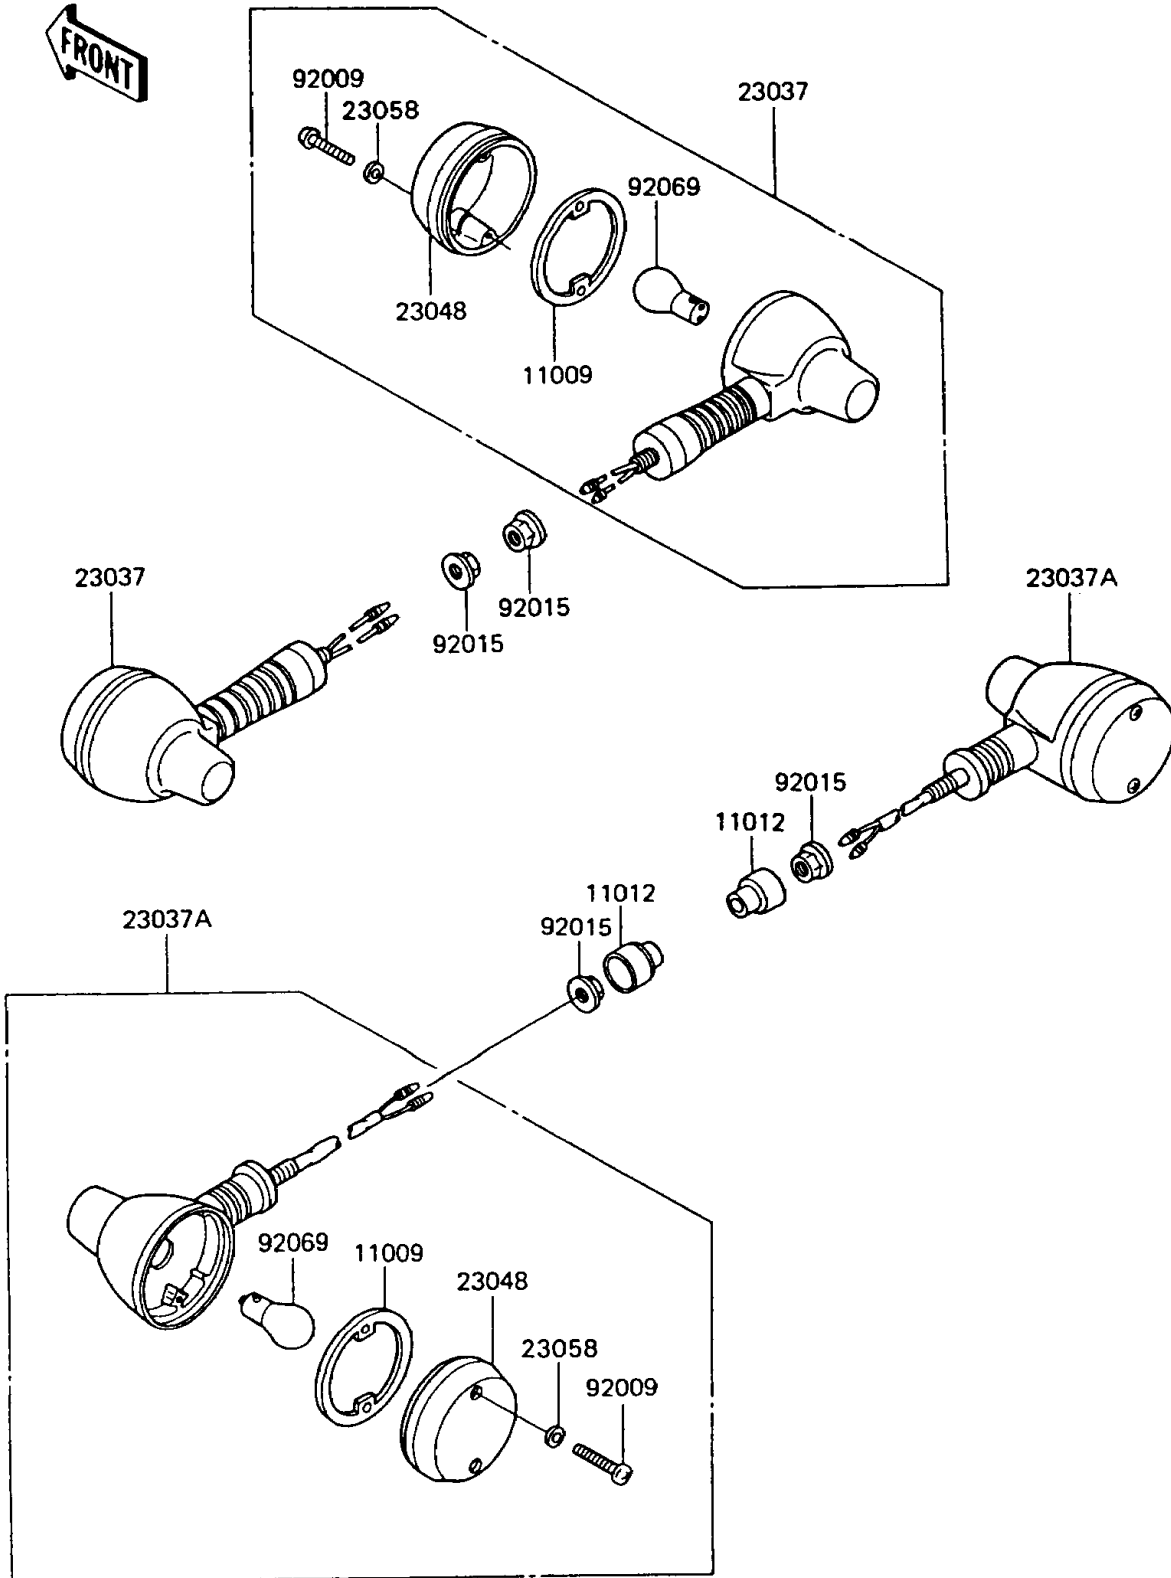

1993 KLR650 PARTS DIAGRAM

Turn Signals

F2730

1993 KLR650 PARTS LIST

Turn Signals

ITEM NAME	PART NUMBER	QUANTITY
GASKET,TURN SIGNAL LAMP LENS (Ref # 11009)	11009-1128	4
CAP,SIGNAL LAMP (Ref # 11012)	11012-1367	2
LAMP-ASSY-SIGNAL,FR (Ref # 23037)	23037-1201	2
LAMP-ASSY-SIGNAL,RR (Ref # 23037A)	23037-1202	2
LENS-SIGNAL LAMP (Ref # 23048)	23048-1076	4
WASHER,PLAIN,4MM (Ref # 23058)	23058-002	8
SCREW,TAPPING,4X30 (Ref # 92009)	92009-1056	8
NUT,FLANGED,10MM (Ref # 92015)	92015-1428	4
BULB,12V 32CP(23W) (Ref # 92069)	92069-055	4