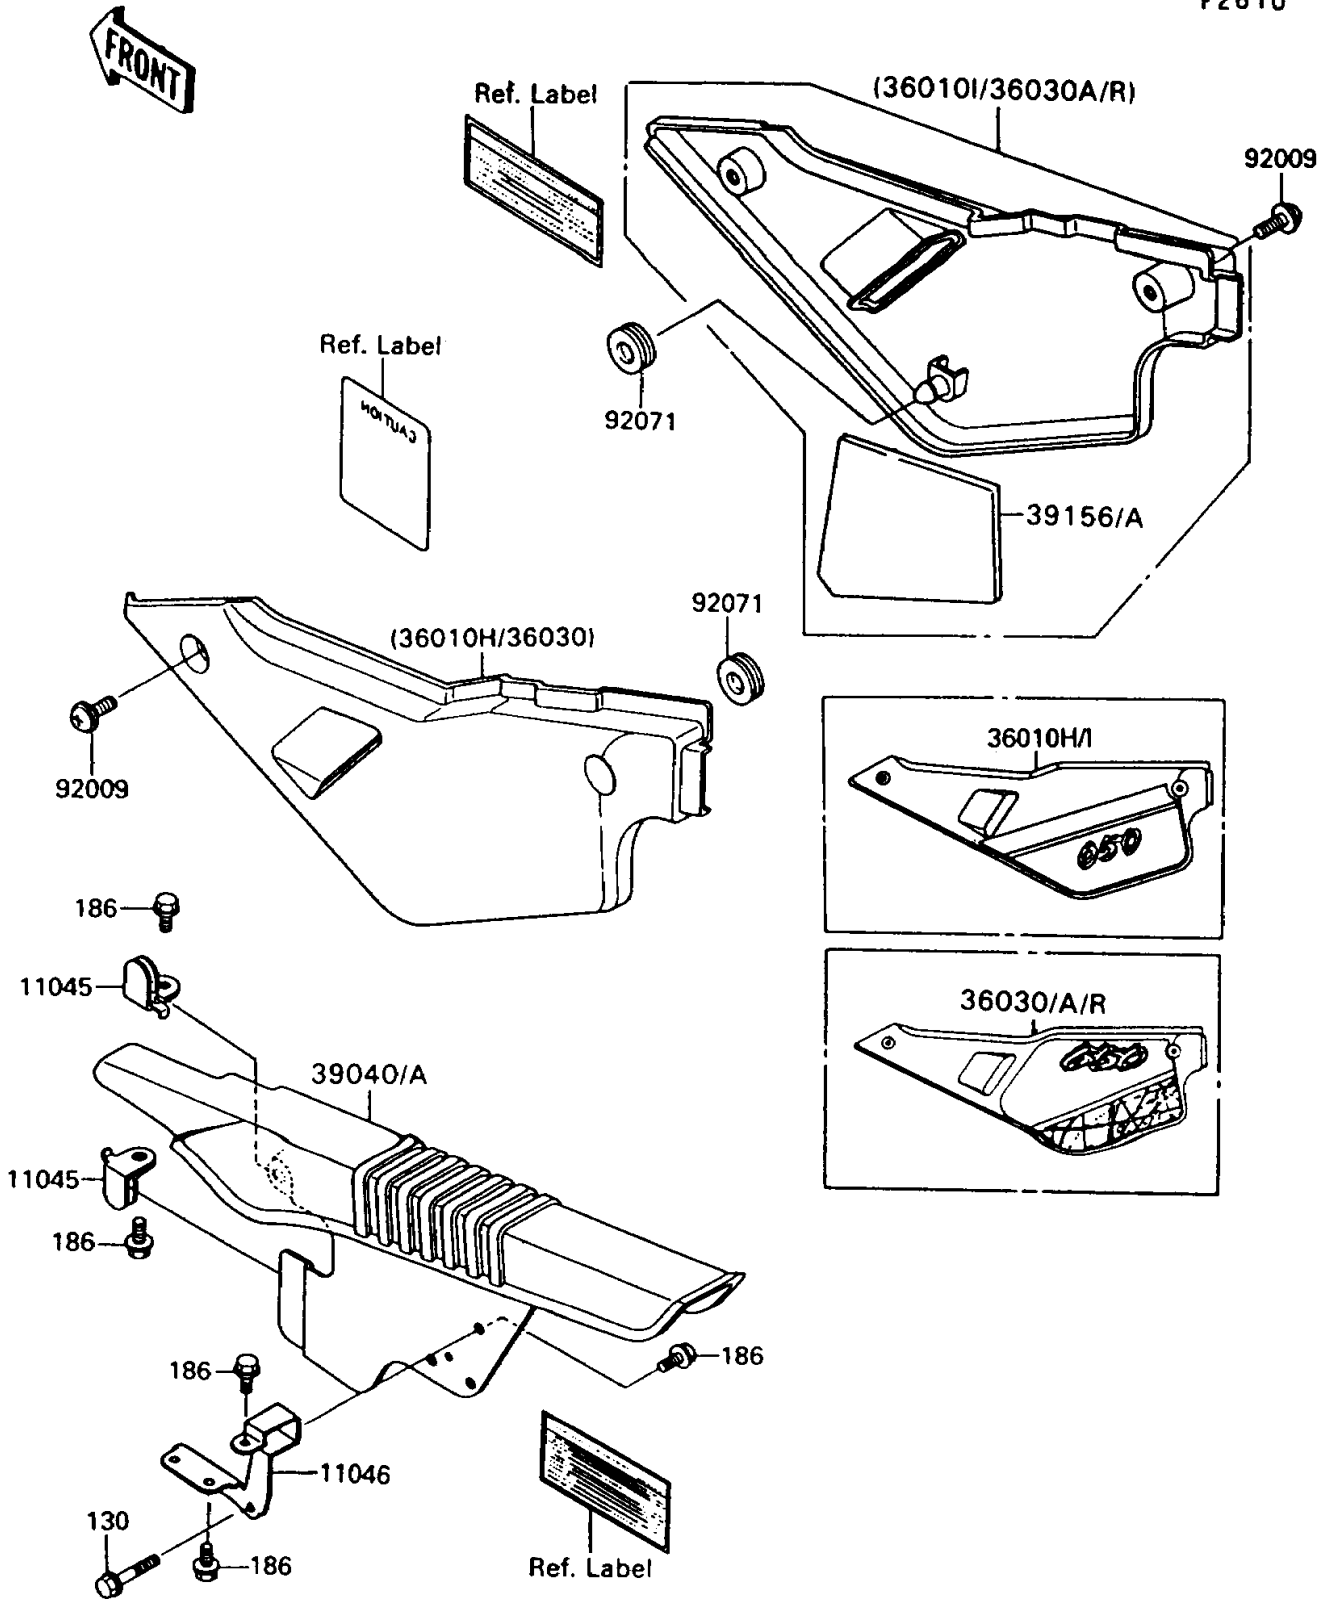

1993 KLR650 PARTS DIAGRAM

Side Covers/Chain Cover

F2610

1993 KLR650 PARTS LIST

Side Covers/Chain Cover

ITEM NAME	PART NUMBER	QUANTITY
BRACKET,CHAIN CASE,FR (Ref # 11045)	11045-1335	2
BRACKET,CHAIN CASE,RR (Ref # 11046)	11046-1391	1
COVER-SIDE,LH,P.WHITE (Ref # 36010H)	36010-5436-6F	1
COVER-SIDE,RH,P.WHITE (Ref # 36010I)	36010-5437-6F	1
COVER-ASSY-CHAIN CASE (Ref # 39040)	39040-1056	1
PAD,SIDE COVER (Ref # 39156)	39156-1073	1
SCREW,6X10,WHITE (Ref # 92009)	92009-1286	4
GROMMET (Ref # 92071)	92071-056	2
BOLT-FLANGED (Ref # 130)	130H0640	2
BOLT-UPSET-WP (Ref # 186)	186C0612	5