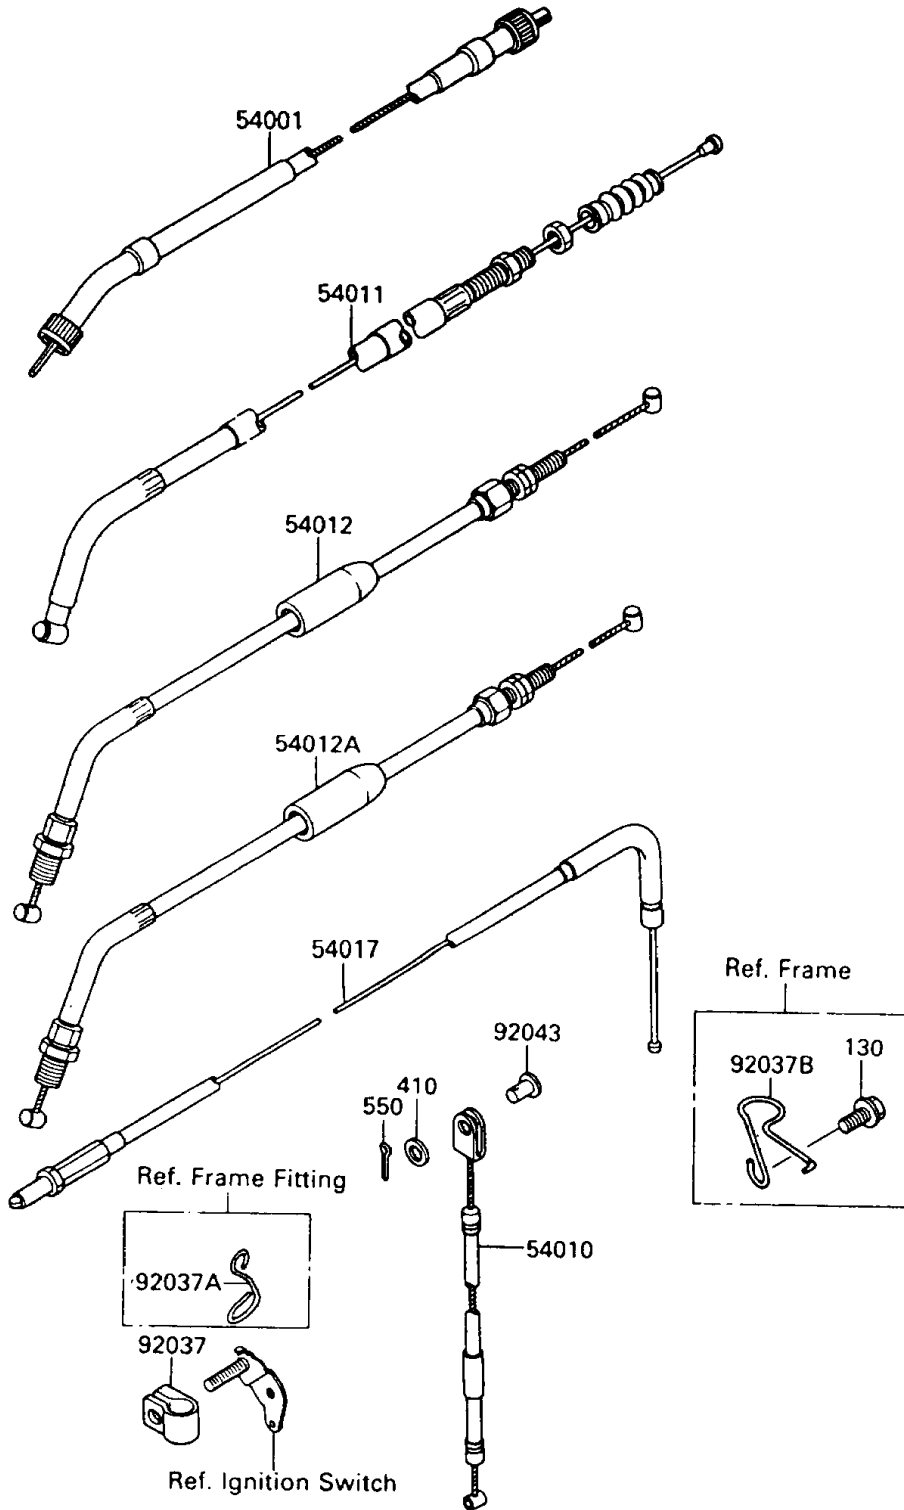

# 1993 KLR650 PARTS DIAGRAM

Cables

F2540

# 1993 KLR650 PARTS LIST

## Cables

ITEM NAME	PART NUMBER	QUANTITY
CABLE-SPEEDMETER (Ref # 54001)	54001-1128	1
CABLE,SIDE STAND SWITCH (Ref # 54010)	54010-1061	1
CABLE-CLUTCH (Ref # 54011)	54011-1257	1
CABLE-THROTTLE,OPENING (Ref # 54012)	54012-1327	1
CABLE-THROTTLE,CLOSING (Ref # 54012A)	54012-1328	1
CABLE-STARTER (Ref # 54017)	54017-1090	1
CLAMP,CABLE (Ref # 92037)	92037-1777	1
CLAMP,CABLE (Ref # 92037A)	92037-1904	1
CLAMP,CABLE (Ref # 92037B)	92037-1937	1
PIN,5X10 (Ref # 92043)	92043-1346	1
BOLT-FLANGED,6X12 (Ref # 130)	130B0612	1
WASHER-PLAIN-SMALL,5MM (Ref # 410)	410B0500	1
PIN-COTTER,2.0X12 (Ref # 550)	550D2012	1