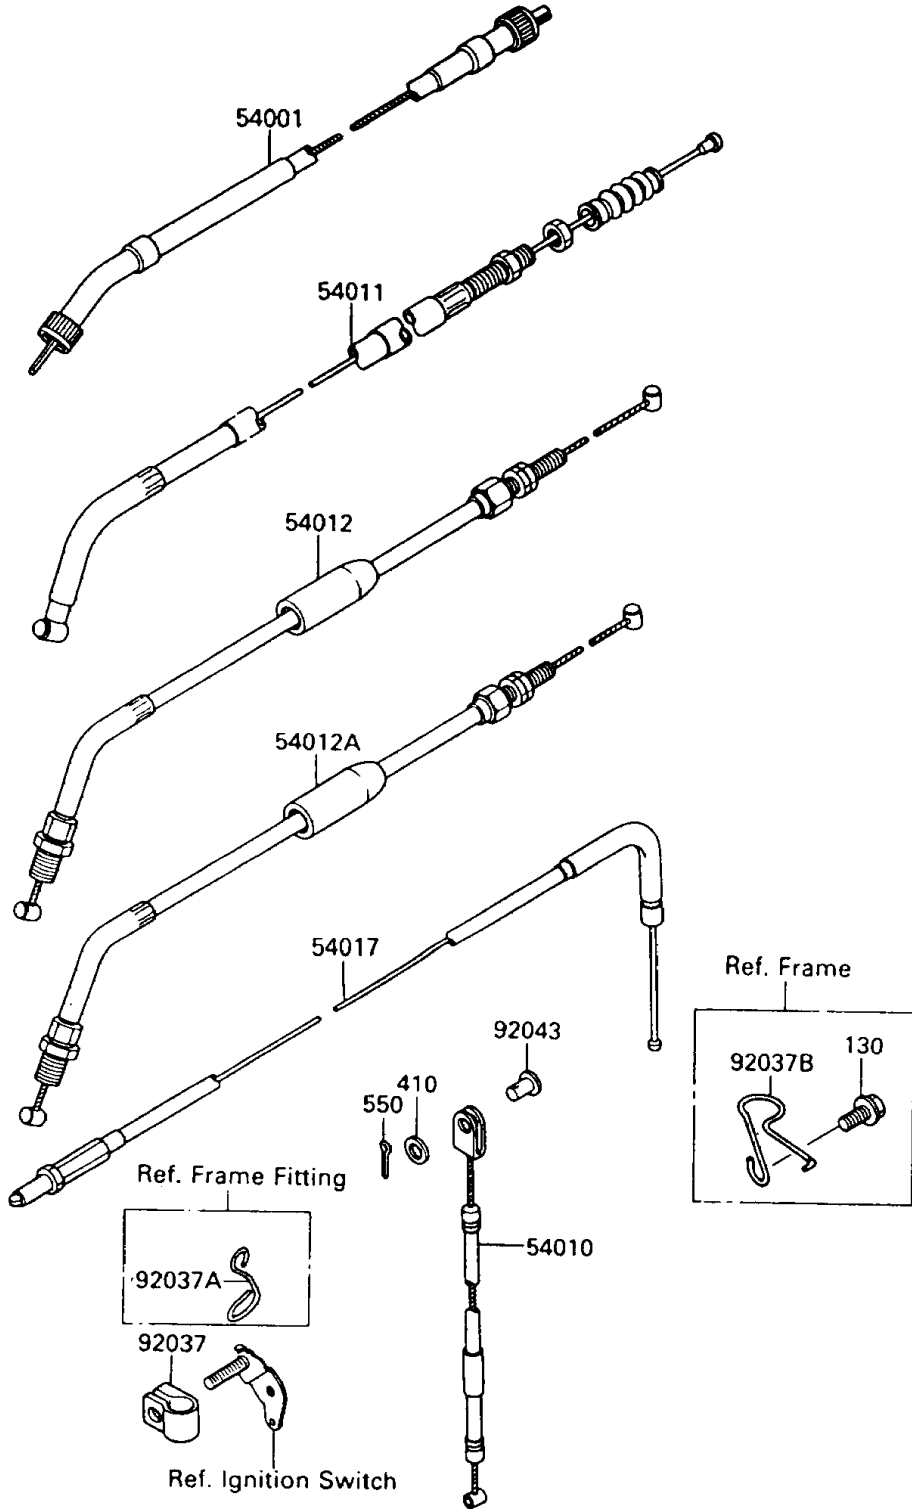

1993 KLR650 PARTS DIAGRAM

Cables

F2540

1993 KLR650 PARTS LIST

Cables

ITEM NAME	PART NUMBER	QUANTITY
CABLE-SPEEDMETER (Ref # 54001)	54001-1128	1
CABLE,SIDE STAND SWITCH (Ref # 54010)	54010-1061	1
CABLE-CLUTCH (Ref # 54011)	54011-1257	1
CABLE-THROTTLE,OPENING (Ref # 54012)	54012-1327	1
CABLE-THROTTLE,CLOSING (Ref # 54012A)	54012-1328	1
CABLE-STARTER (Ref # 54017)	54017-1090	1
CLAMP,CABLE (Ref # 92037)	92037-1777	1
CLAMP,CABLE (Ref # 92037A)	92037-1904	1
CLAMP,CABLE (Ref # 92037B)	92037-1937	1
PIN,5X10 (Ref # 92043)	92043-1346	1
BOLT-FLANGED,6X12 (Ref # 130)	130B0612	1
WASHER-PLAIN-SMALL,5MM (Ref # 410)	410B0500	1
PIN-COTTER,2.0X12 (Ref # 550)	550D2012	1