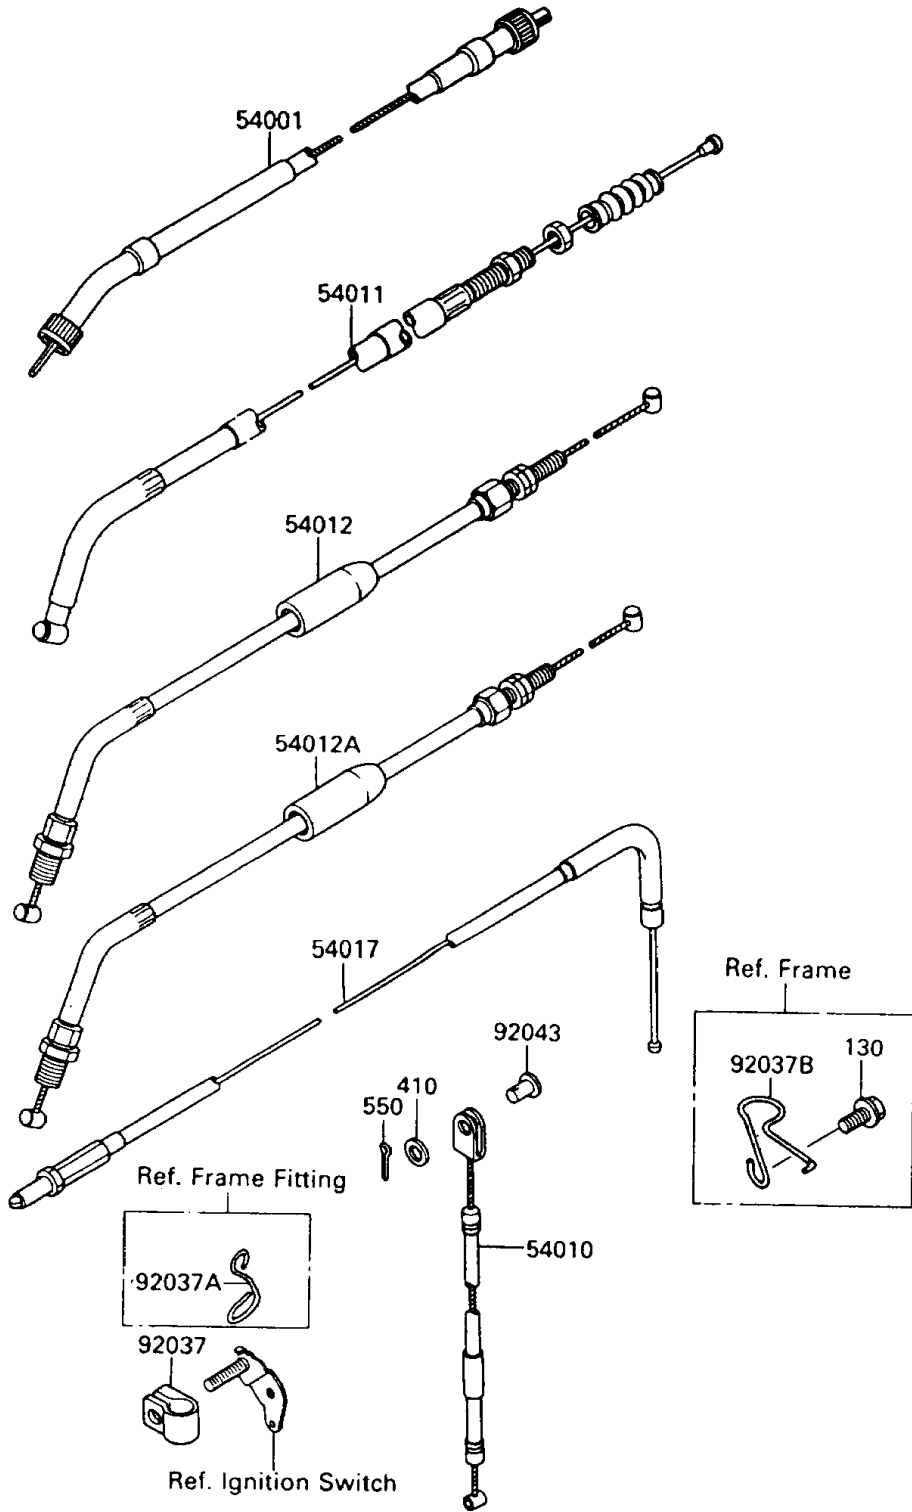

1993 KLR650 PARTS DIAGRAM

Cables

F2540

1993 KLR650 PARTS LIST

Cables

ITEM NAME	PART NUMBER	QUANTITY
CABLE-SPEEDMETER (Ref # 54001)	54001-1128	1
CABLE,SIDE STAND SWITCH (Ref # 54010)	54010-1061	1
CABLE-CLUTCH (Ref # 54011)	54011-1257	1
CABLE-THROTTLE,OPENING (Ref # 54012)	54012-1327	1
CABLE-THROTTLE,CLOSING (Ref # 54012A)	54012-1328	1
CABLE-STARTER (Ref # 54017)	54017-1090	1
CLAMP,CABLE (Ref # 92037)	92037-1777	1
CLAMP,CABLE (Ref # 92037A)	92037-1904	1
CLAMP,CABLE (Ref # 92037B)	92037-1937	1
PIN,5X10 (Ref # 92043)	92043-1346	1
BOLT-FLANGED,6X12 (Ref # 130)	130B0612	1
WASHER-PLAIN-SMALL,5MM (Ref # 410)	410B0500	1
PIN-COTTER,2.0X12 (Ref # 550)	550D2012	1