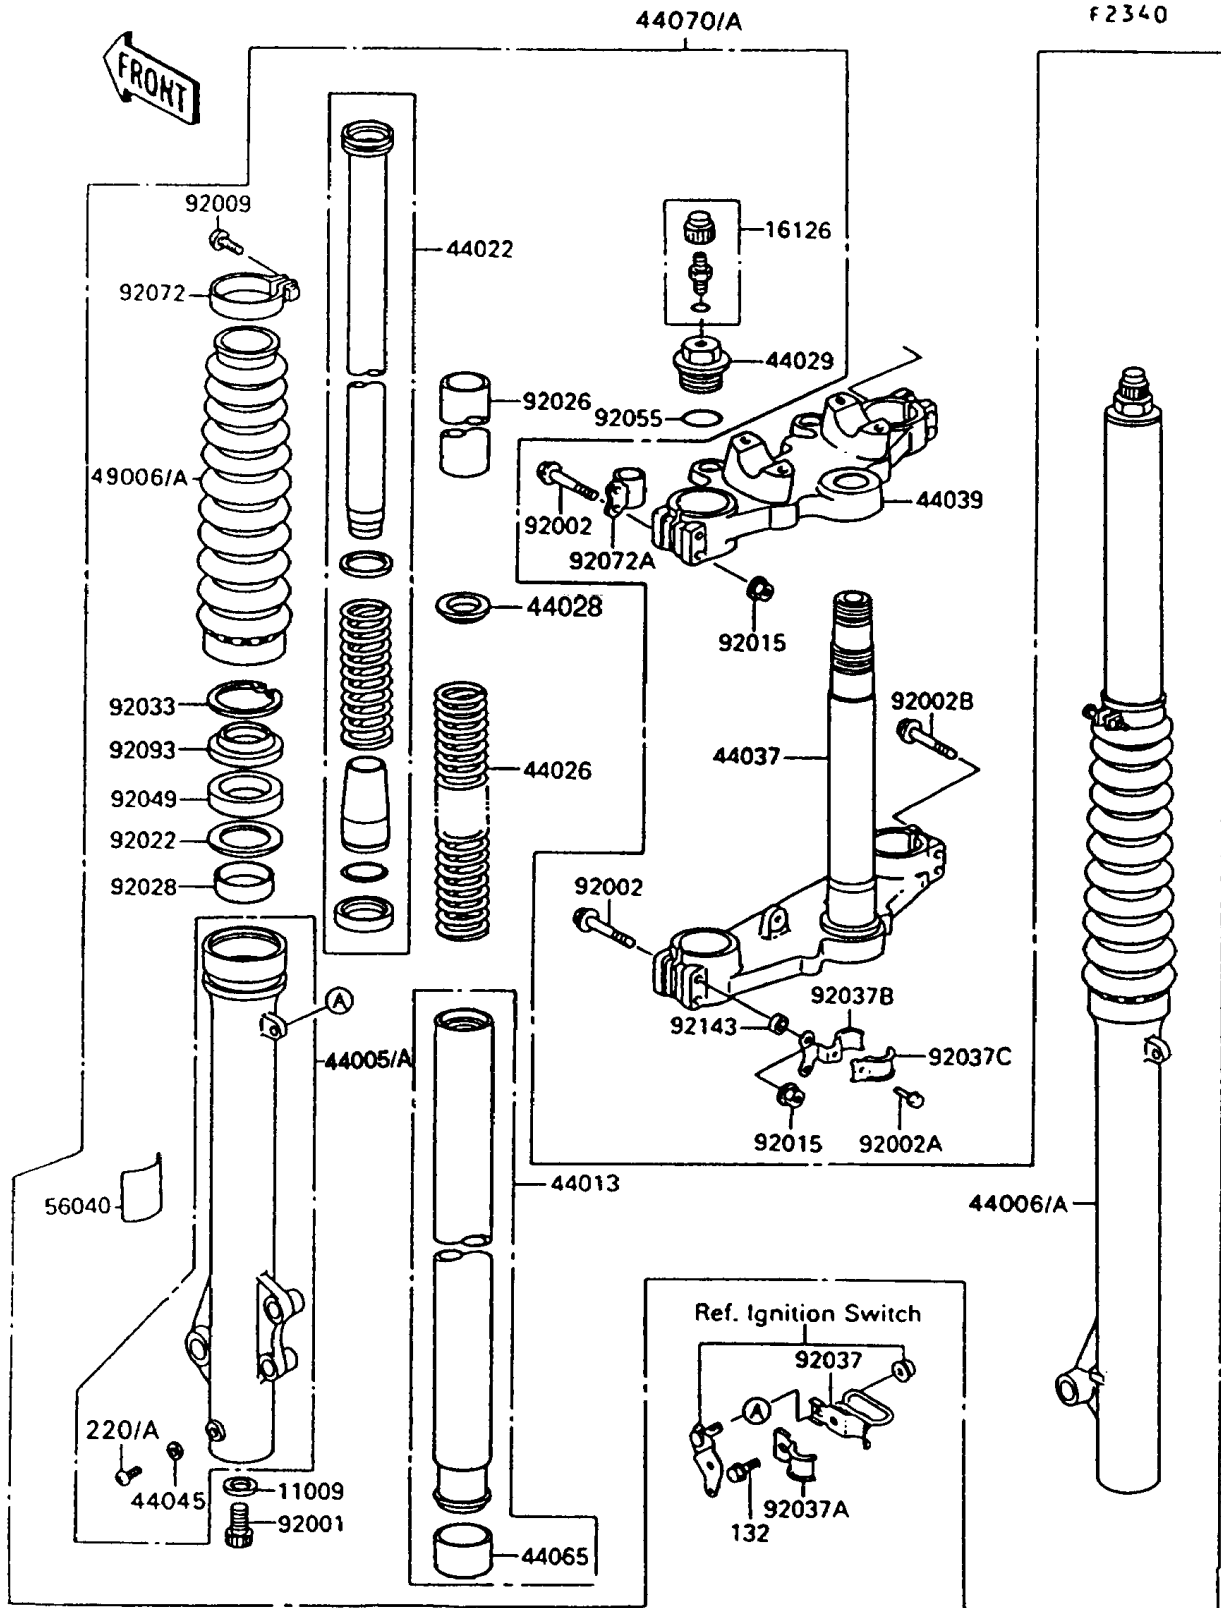

1993 KLR650 PARTS DIAGRAM

Front Fork

1993 KLR650 PARTS LIST

Front Fork

ITEM NAME	PART NUMBER	QUANTITY
GASKET,FORK CYLINDER BOLT (Ref # 11009)	11009-1127	2
VALVE,AIR (Ref # 16126)	16126-1052	2
PIPE-LEFT FORK OUTER (Ref # 44005)	44005-1262	1
PIPE-RIGHT FORK OUTER (Ref # 44006)	44006-1259	1
PIPE-FORK INNER (Ref # 44013)	44013-1264	2
CYLINDER-FORK (Ref # 44022)	44022-1211	2
SPRING-FRONT FORK (Ref # 44026)	44026-1369	2
GUIDE-FORK SPRING (Ref # 44028)	44028-1003	2
SEAT-FORK SPRING (Ref # 44029)	44029-1042	2
HOLDER-FORK UNDER (Ref # 44037)	44037-1207	1
HOLDER-FORK UPPER (Ref # 44039)	44039-1160	1
GASKET,FORK DRAIN PLUG (Ref # 44045)	44045-002	2
BUSHING-FRONT FORK,INNER PIPE (Ref # 44065)	44065-1057	2
DAMPER-ASSY,FORK (Ref # 44070)	44070-5071	1
BOOT,FORK,BLUE (Ref # 49006)	49006-1222-BC	2
LABEL-WARNING,FRONT FORK (Ref # 56040)	56040-1120	1
BOLT,FORK CYLINDER (Ref # 92001)	92001-1309	2
BOLT,FLANGED,8X55 (Ref # 92002)	92002-1158	6
BOLT (Ref # 92002A)	92002-1982	1
BOLT,FLANGED,8X45 (Ref # 92002B)	92002-1983	2
SCREW,4X16 (Ref # 92009)	92009-1348	2
NUT,FLANGED,8MM (Ref # 92015)	92015-1408	8
WASHER (Ref # 92022)	92022-1242	2
SPACER (Ref # 92026)	92026-1294	2
BUSHING (Ref # 92028)	92028-1125	2
RING-SNAP,FORK (Ref # 92033)	92033-1047	2
CLAMP,HOSE (Ref # 92037)	92037-1897	1
CLAMP,HOSE (Ref # 92037A)	92037-1898	1
CLAMP (Ref # 92037B)	92037-1913	1

1993 KLR650 PARTS LIST

Front Fork

ITEM NAME	PART NUMBER	QUANTITY
CLAMP (Ref # 92037C)	92037-1931	1
SEAL-OIL,FRONT FORK (Ref # 92049)	92049-1180	2
RING-O,FRONT FORK TOP CAP (Ref # 92055)	92055-1050	2
BAND,BOOT (Ref # 92072)	92072-1171	2
BAND,CABLE (Ref # 92072A)	92072-1225	1
SEAL,FRONT FORK (Ref # 92093)	92093-1166	2
COLLAR (Ref # 92143)	92143-1134	2
BOLT-FLANGED-SMALL (Ref # 132)	132J0612	1
SCREW-PAN-CROS (Ref # 220A)	220B0408	2