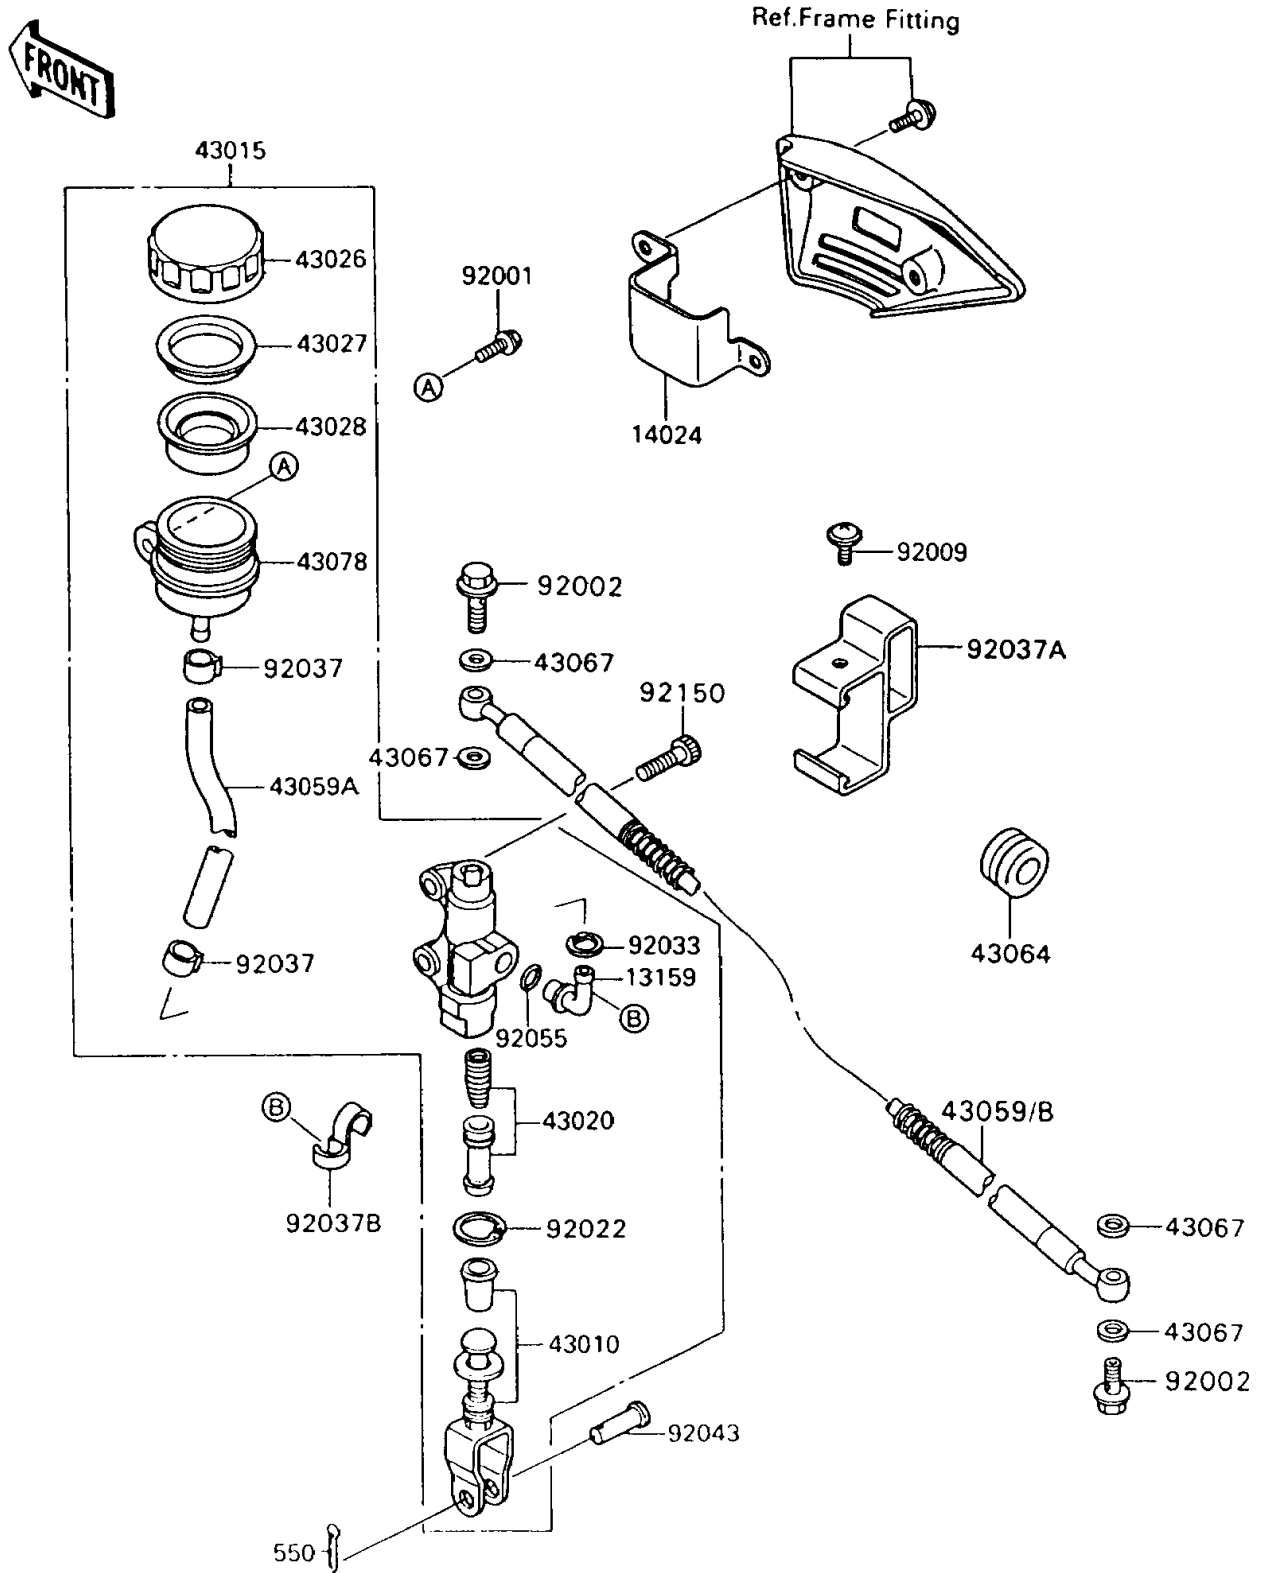

1993 KLR650 PARTS DIAGRAM

Rear Master Cylinder

F 2293

1993 KLR650 PARTS LIST

Rear Master Cylinder

ITEM NAME	PART NUMBER	QUANTITY
CONNECTOR (Ref # 13159)	13159-1056	1
COVER,RESERVOIR TANK (Ref # 14024)	14024-1531	1
ROD-ASSY-BRAKE (Ref # 43010)	43010-1062	1
CYLINDER-ASSY-MASTER,RR (Ref # 43015)	43015-1365	1
PISTON-COMP-BRAKE (Ref # 43020)	43020-1063	1
CAP-BRAKE (Ref # 43026)	43026-1064	1
PLATE-DIAPHRAGM (Ref # 43027)	43027-1053	1
DIAPHRAGM (Ref # 43028)	43028-1065	1
HOSE-BRAKE,RR (Ref # 43059)	43059-1376	1
HOSE-BRAKE (Ref # 43059A)	43059-1408	1
GROMMET,HOSE CLAMP (Ref # 43064)	43064-007	1
WASHER,10.5X15X1.5 (Ref # 43067)	43067-001	4
RESERVOIR (Ref # 43078)	43078-1080	1
BOLT,W/P,6X16 (Ref # 92001)	92001-1860	1
BOLT,OIL,L=23 (Ref # 92002)	92002-1888	2
SCREW,6X10,WHITE (Ref # 92009)	92009-1286	1
WASHER,CIRCRIP (Ref # 92022)	92022-1601	1
RING-SNAP,20.5MM (Ref # 92033)	92033-1186	1
CLAMP (Ref # 92037)	92037-1710	2
CLAMP,HOSE (Ref # 92037A)	92037-1895	1
CLAMP,HOSE (Ref # 92037B)	92037-1914	1
PIN,8MM (Ref # 92043)	92043-1303	1
RING-O,MASTER CYLINDER (Ref # 92055)	92055-1251	1
BOLT,SOCKET,8X30 (Ref # 92150)	92150-1843	2
PIN-COTTER,2.0X15 (Ref # 550)	550D2015	1