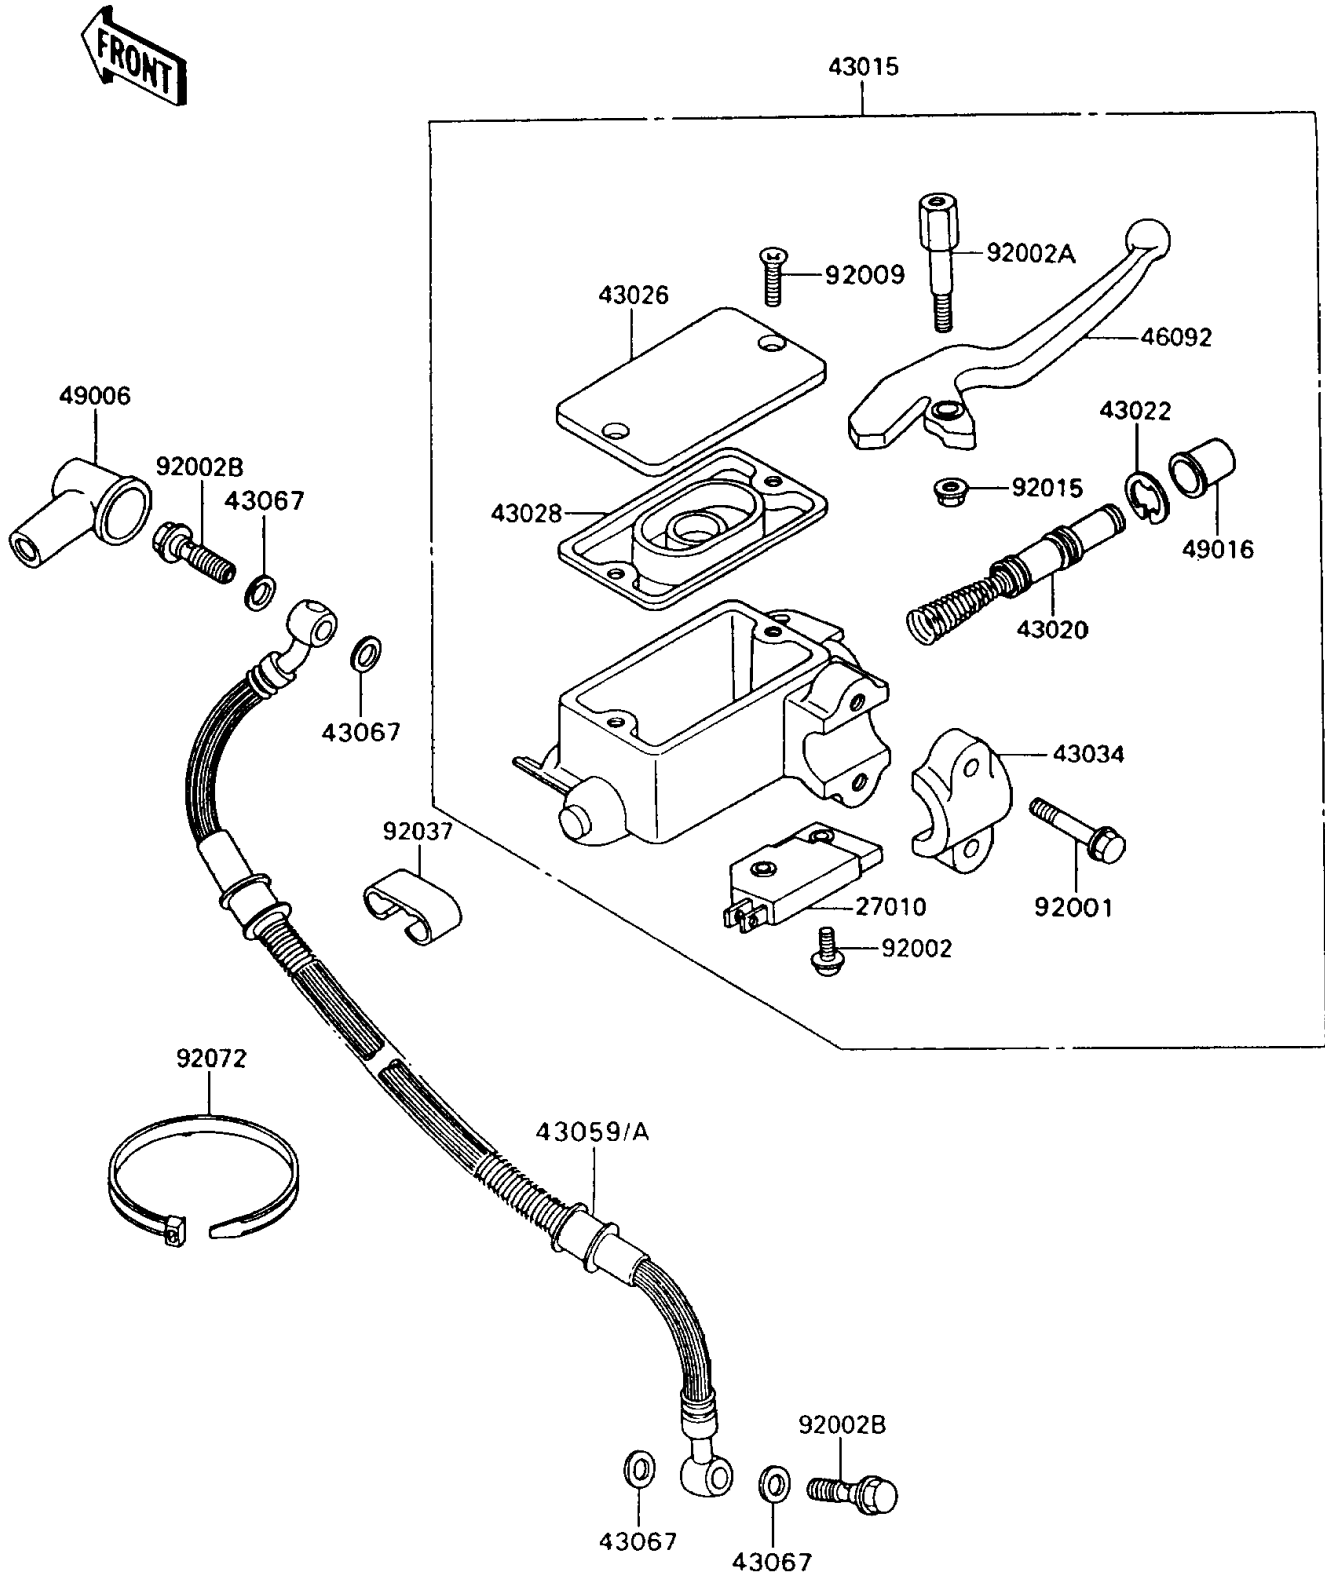

1993 KLR650 PARTS DIAGRAM

Front Master Cylinder

F2291

1993 KLR650 PARTS LIST

Front Master Cylinder

ITEM NAME	PART NUMBER	QUANTITY
SWITCH,BRAKE (Ref # 27010)	27010-1170	1
CYLINDER-ASSY-MASTER,FR (Ref # 43015)	43015-1475	1
PISTON-COMP-BRAKE (Ref # 43020)	43020-1031	1
STOPPER-BRAKE,PISTON (Ref # 43022)	43022-1010	1
CAP-BRAKE (Ref # 43026)	43026-1074	1
DIAPHRAGM (Ref # 43028)	43028-1061	1
HOLDER-BRAKE,MASTER CYLINDER (Ref # 43034)	43034-1016	1
HOSE-BRAKE,FR (Ref # 43059)	43059-1375	1
WASHER,10.5X15X1.5 (Ref # 43067)	43067-001	4
LEVER-GRIP,FRONT BRAKE (Ref # 46092)	46092-1135	1
BOOT,DUST (Ref # 49006)	49006-1040	1
COVER-SEAL,MASTER CYLINDER (Ref # 49016)	49016-1044	1
BOLT,6X25,BLACK (Ref # 92001)	92001-1729	2
BOLT,SCREW,4X12 (Ref # 92002)	92002-1323	1
BOLT,LEVER SET (Ref # 92002A)	92002-1879	1
BOLT,OIL,L=23 (Ref # 92002B)	92002-1888	2
SCREW,4MM (Ref # 92009)	92009-1458	2
NUT,FLANGED,6MM (Ref # 92015)	92015-1233	1
CLAMP,BRAKE HOSE (Ref # 92037)	92037-1529	2
BAND,L=365 (Ref # 92072)	92072-1197	1