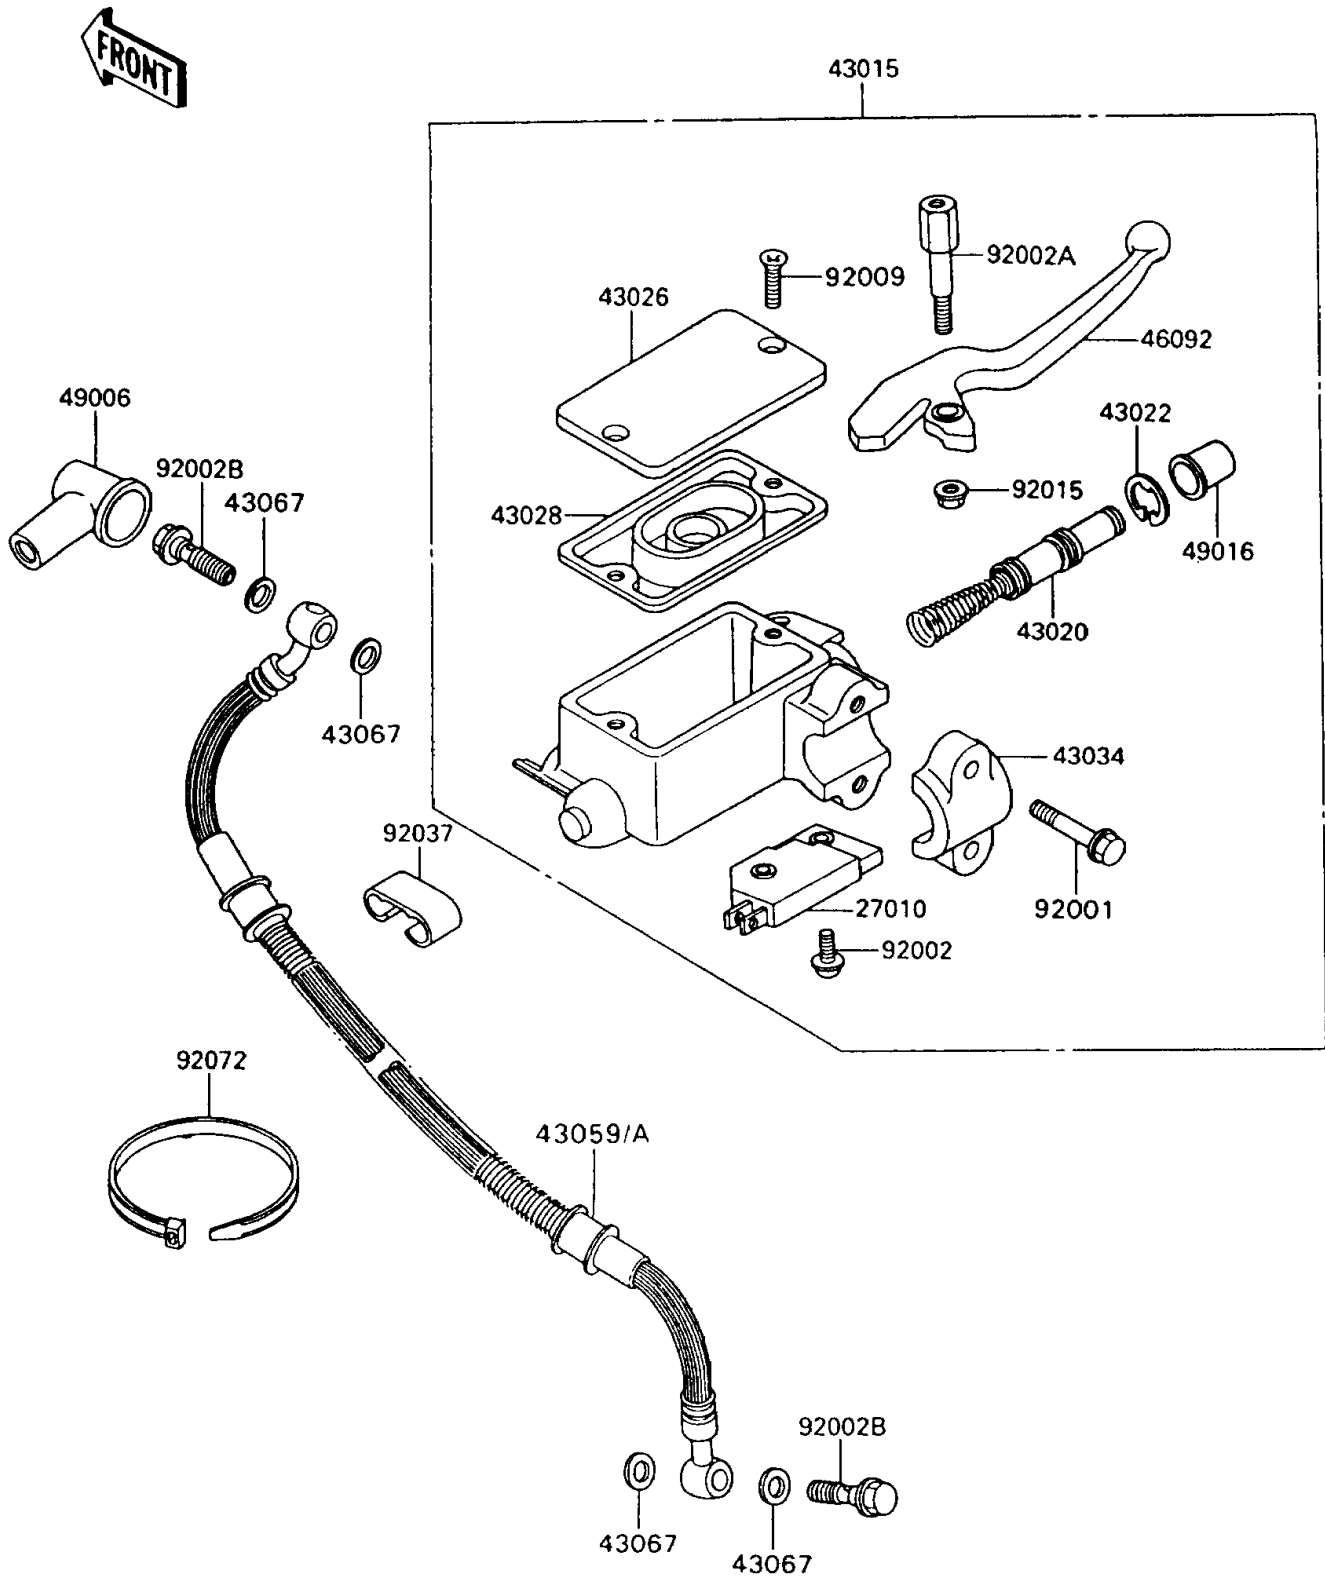

1993 KLR650

PARTS DIAGRAM

Front Master Cylinder

F2291

1993 KLR650

PARTS LIST

Front Master Cylinder

ITEM NAME	PART NUMBER	QUANTITY
SWITCH,BRAKE (Ref # 27010)	27010-1170	1
CYLINDER-ASSY-MASTER,FR (Ref # 43015)	43015-1475	1
PISTON-COMP-BRAKE (Ref # 43020)	43020-1031	1
STOPPER-BRAKE,PISTON (Ref # 43022)	43022-1010	1
CAP-BRAKE (Ref # 43026)	43026-1074	1
DIAPHRAGM (Ref # 43028)	43028-1061	1
HOLDER-BRAKE,MASTER CYLINDER (Ref # 43034)	43034-1016	1
HOSE-BRAKE,FR (Ref # 43059)	43059-1375	1
WASHER,10.5X15X1.5 (Ref # 43067)	43067-001	4
LEVER-GRIP,FRONT BRAKE (Ref # 46092)	46092-1135	1
BOOT,DUST (Ref # 49006)	49006-1040	1
COVER-SEAL,MASTER CYLINDER (Ref # 49016)	49016-1044	1
BOLT,6X25,BLACK (Ref # 92001)	92001-1729	2
BOLT,SCREW,4X12 (Ref # 92002)	92002-1323	1
BOLT,LEVER SET (Ref # 92002A)	92002-1879	1
BOLT,OIL,L=23 (Ref # 92002B)	92002-1888	2
SCREW,4MM (Ref # 92009)	92009-1458	2
NUT,FLANGED,6MM (Ref # 92015)	92015-1233	1
CLAMP,BRAKE HOSE (Ref # 92037)	92037-1529	2
BAND,L=365 (Ref # 92072)	92072-1197	1