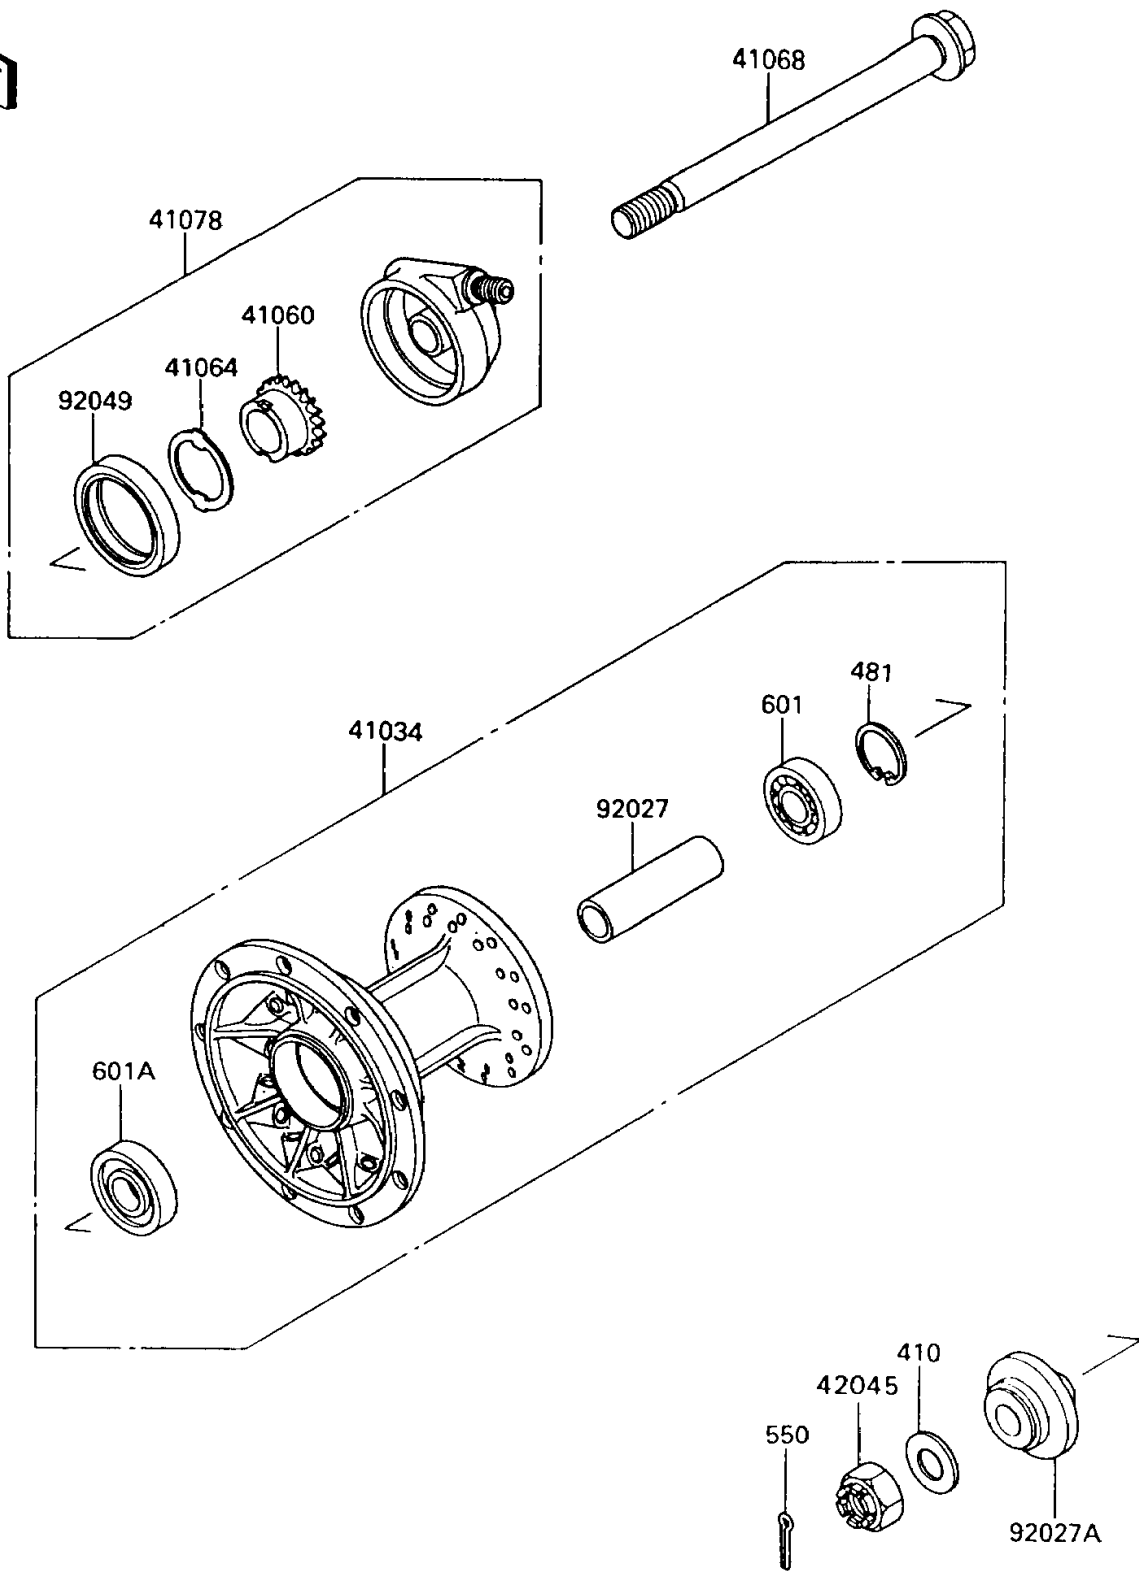

# 1993 KLR650 PARTS DIAGRAM

Front Hub

F 2230

# 1993 KLR650 PARTS LIST

## Front Hub

ITEM NAME	PART NUMBER	QUANTITY
DRUM-ASSY,FRONT BRAKE (Ref # 41034)	41034-1153	1
GEAR-METER SCREW,24T (Ref # 41060)	41060-1101	1
RECEIVER-SPEEDOMETER (Ref # 41064)	41064-1051	1
AXLE,FR (Ref # 41068)	41068-1236	1
CASE-ASSY-METER GEAR (Ref # 41078)	41078-1051	1
NUT,CASTLE,14MM (Ref # 42045)	42045-020	1
COLLAR,FRONT BRAKE DRUM,L=79 (Ref # 92027)	92027-1683	1
COLLAR (Ref # 92027A)	92027-1864	1
SEAL-OIL,METER GEAR CASE (Ref # 92049)	92049-1172	1
WASHER-PLAIN-SMALL,14MM (Ref # 410)	410B1400	1
CIRCLIP-TYPE-C,35MM (Ref # 481)	481J3500	1
PIN-COTTER,3.0X25 (Ref # 550)	550D3025	1
BEARING-BALL,#6202UG (Ref # 601)	601B6202UG	1
BEARING-BALL,#6203UG (Ref # 601A)	601B6203UG	1