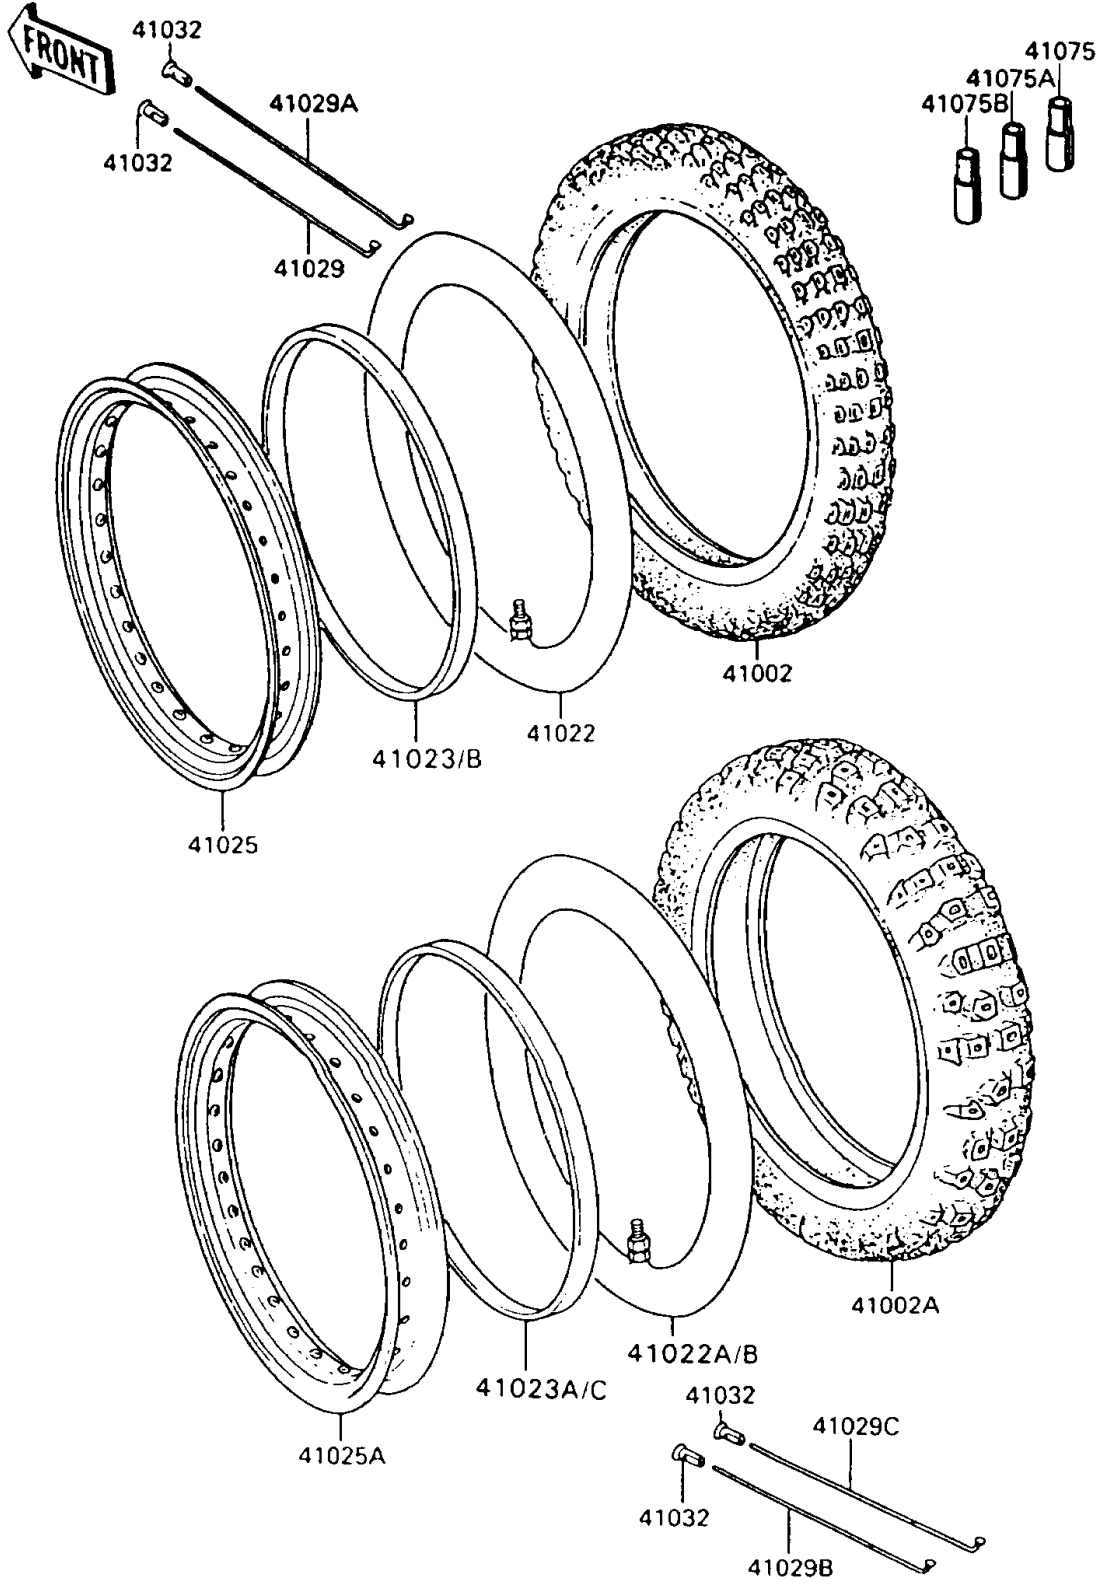

1993 KLR650 PARTS DIAGRAM

Wheels/Tires

F2210

1993 KLR650 PARTS LIST

Wheels/Tires

ITEM NAME	PART NUMBER	QUANTITY
TIRE,FR,90/90-21 54S,K750(D) (Ref # 41002)	41002-1620	1
TIRE,RR,130/80-17 65S,K750(D) (Ref # 41002A)	41002-1625	1
TUBE-TIRE,2.75/3.00-21(DUNLOP) (Ref # 41022)	41022-036	1
TUBE-TIRE,4.00/5.10-17(DUNLOP) (Ref # 41022A)	41022-1029	1
BAND-RIM,90/90-21(D) (Ref # 41023)	41023-1055	1
BAND-RIM,130/80-17(D) (Ref # 41023A)	41023-1059	1
RIM,FR,1.60X21 (Ref # 41025)	41025-1112	1
RIM,RR,2.50X17 (Ref # 41025A)	41025-1171	1
SPOKE-INNER,FR,LH,238MMX160D (Ref # 41029)	41029-1165	18
SPOKE-INNER,FR,RH,240MMX160D (Ref # 41029A)	41029-1166	18
SPOKE-INNER,RR,LH,155MMX170D (Ref # 41029B)	41029-1167	18
SPOKE-INNER,RR,RH,178MMX172D (Ref # 41029C)	41029-1168	18
NIPPLE-SPOKE (Ref # 41032)	41032-1054	72
BALANCER-WHEEL,10G (Ref # 41075)	41075-1007	AR
BALANCER-WHEEL,20G (Ref # 41075A)	41075-1008	AR
BALANCER-WHEEL,30G (Ref # 41075B)	41075-1009	AR