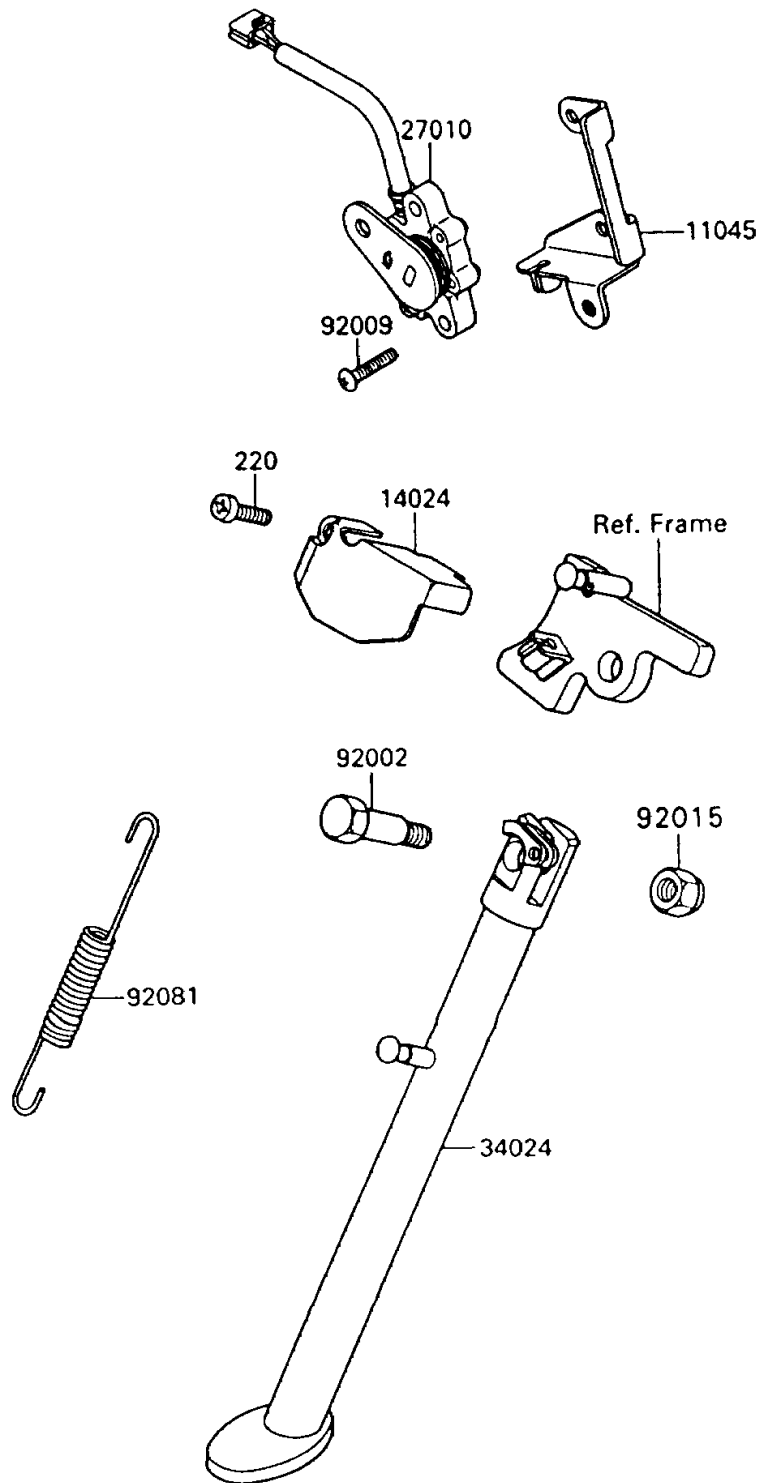

1994 KLR650

PARTS DIAGRAM

Stand(s)

F 2190

1994 KLR650

PARTS LIST

Stand(s)

ITEM NAME	PART NUMBER	QUANTITY
BRACKET,SIDE STAND SWITCH (Ref # 11045)	11045-1364	1
COVER,SIDE STAND (Ref # 14024)	14024-1474	1
SWITCH,SIDE STAND (Ref # 27010)	27010-1257	1
STAND-SIDE (Ref # 34024)	34024-1221	1
BOLT,SIDE STAND (Ref # 92002)	92002-1813	1
SCREW,5X25 (Ref # 92009)	92009-1657	2
NUT,LOCK,10MM,BLACK (Ref # 92015)	92015-1188	1
SPRING,SIDE STAND (Ref # 92081)	92081-1376	1
SCREW-PAN-CROS (Ref # 220)	220C0516	1