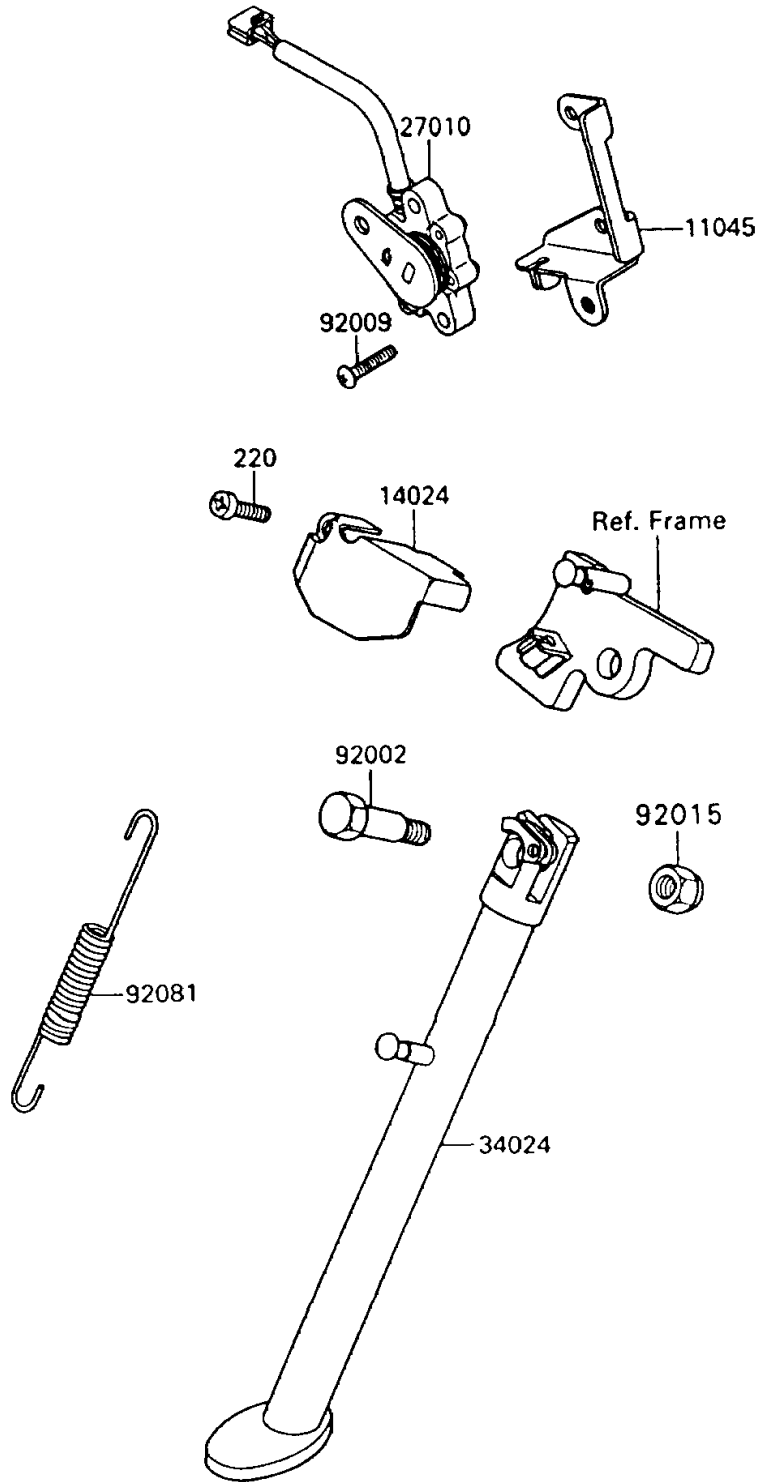

1993 KLR650 PARTS DIAGRAM

Stand(s)

F2190

1993 KLR650 PARTS LIST

Stand(s)

ITEM NAME	PART NUMBER	QUANTITY
BRACKET,SIDE STAND SWITCH (Ref # 11045)	11045-1364	1
COVER,SIDE STAND (Ref # 14024)	14024-1474	1
SWITCH,SIDE STAND (Ref # 27010)	27010-1257	1
STAND-SIDE (Ref # 34024)	34024-1221	1
BOLT,SIDE STAND (Ref # 92002)	92002-1813	1
SCREW,5X25 (Ref # 92009)	92009-1657	2
NUT,LOCK,10MM,BLACK (Ref # 92015)	92015-1188	1
SPRING,SIDE STAND (Ref # 92081)	92081-1376	1
SCREW-PAN-CROS (Ref # 220)	220C0516	1