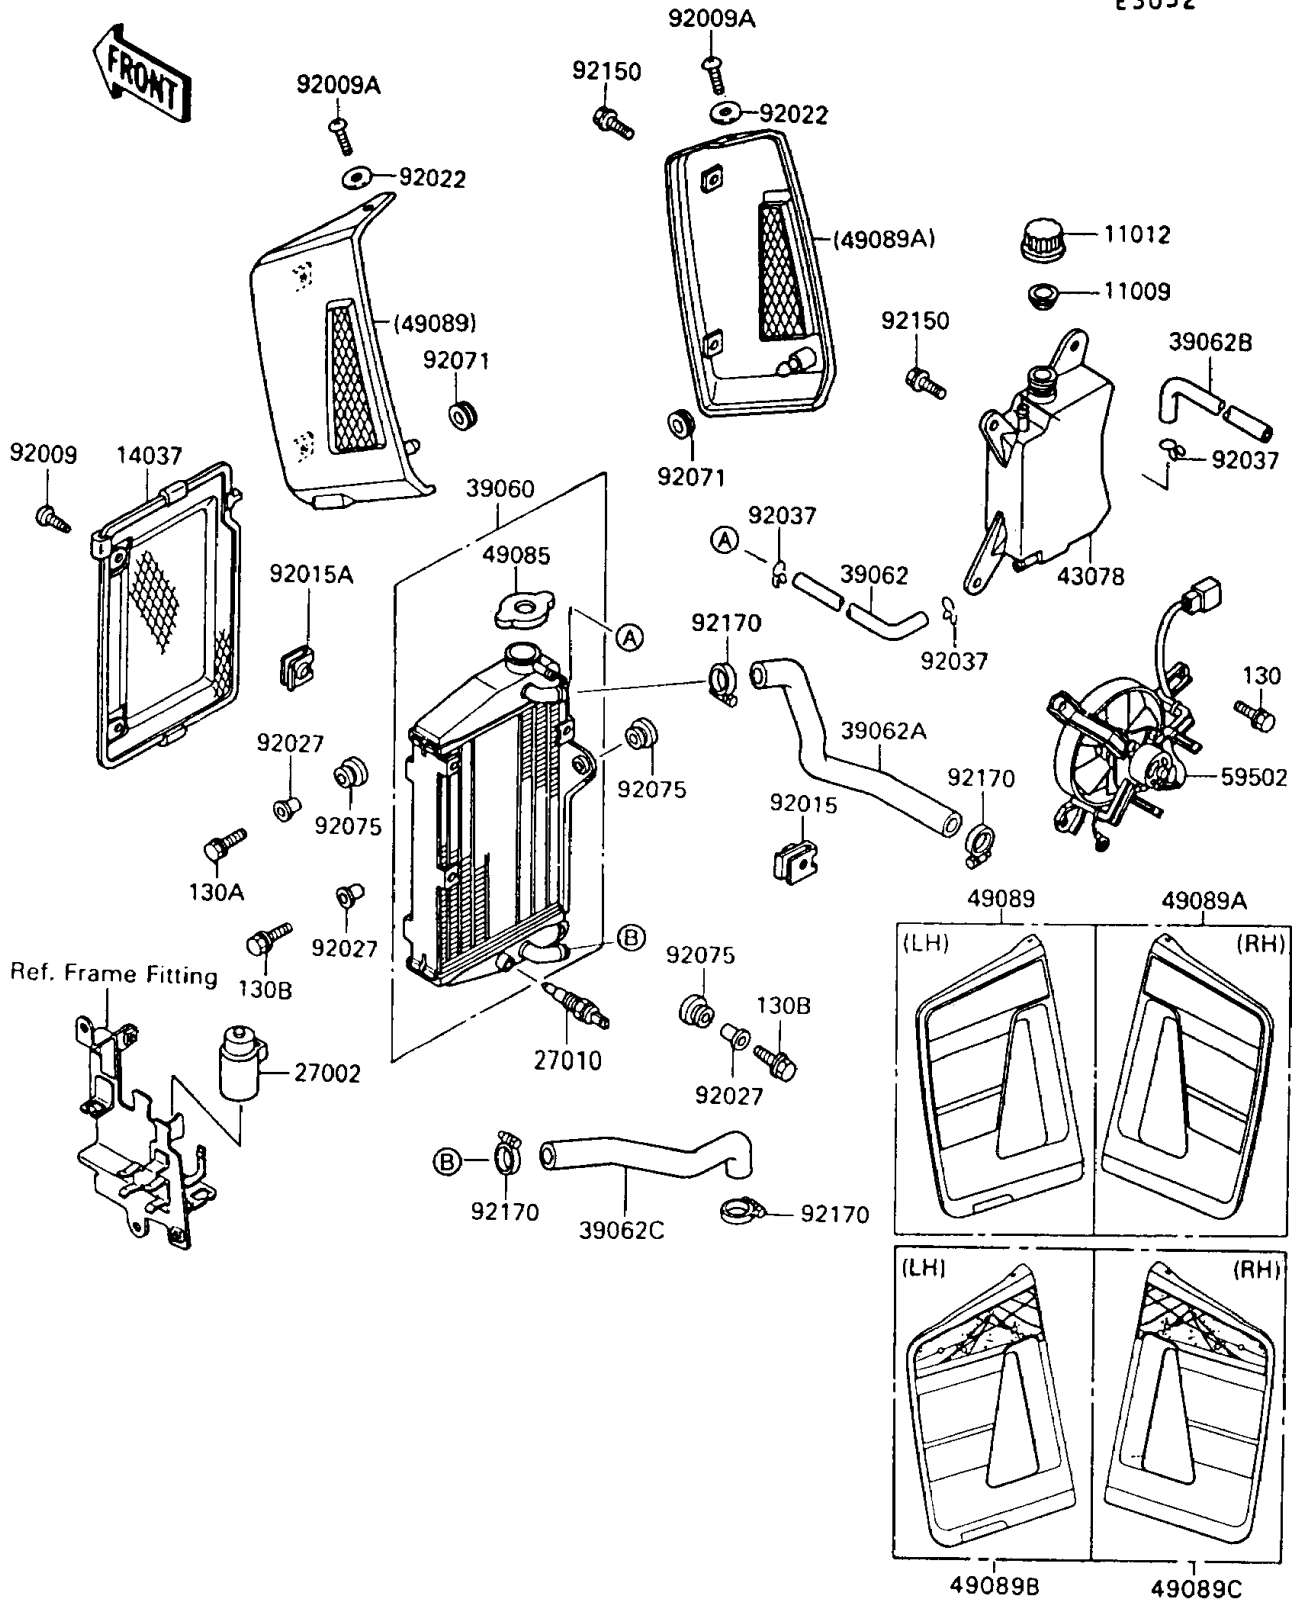

1993 KLR650 PARTS DIAGRAM

Radiator

E 3032

1993 KLR650 PARTS LIST

Radiator

ITEM NAME	PART NUMBER	QUANTITY
GASKET,RESERVOIR TANK CAP (Ref # 11009)	11009-1145	1
CAP (Ref # 11012)	11012-1084	1
SCREEN (Ref # 14037)	14037-1088	1
RELAY-ASSY (Ref # 27002)	27002-1051	1
SWITCH,FAN (Ref # 27010)	27010-1167	1
RADIATOR (Ref # 39060)	39060-1074	1
HOSE-COOLING (Ref # 39062)	39062-1125	1
HOSE-COOLING,HEAD-RADIATOR (Ref # 39062A)	39062-1217	1
HOSE-COOLING,RESERVOIR (Ref # 39062B)	39062-1220	1
HOSE-COOLING,RADIATOR-PUMP (Ref # 39062C)	39062-1243	1
RESERVOIR (Ref # 43078)	43078-1083	1
CAP-ASSY-PRESSURE (Ref # 49085)	49085-1066	1
SHROUD-ENGINE,LH,P.WHITE (Ref # 49089)	49089-5123-6F	1
SHROUD-ENGINE,RH,P.WHITE (Ref # 49089A)	49089-5124-6F	1
FAN-ASSY (Ref # 59502)	59502-1082	1
SCREW,6X12 (Ref # 92009)	92009-1480	2
SCREW,5X14 (Ref # 92009A)	92009-1653	2
NUT (Ref # 92015)	92015-1487	3
NUT,6MM (Ref # 92015A)	92015-1758	2
WASHER,NYLON,5.3X11.5X1.5 (Ref # 92022)	92022-1521	2
COLLAR (Ref # 92027)	92027-1183	3
CLAMP,TUBE (Ref # 92037)	92037-147	3
GROMMET (Ref # 92071)	92071-056	2
DAMPER (Ref # 92075)	92075-1352	3
BOLT,FLANGED,6X16 (Ref # 92150)	92150-1506	4
CLAMP,COOLING HOSE (Ref # 92170)	92170-1033	4
BOLT-FLANGED (Ref # 130)	130J0612	3
BOLT-FLANGED (Ref # 130A)	130J0620	1
BOLT-FLANGED,6X25 (Ref # 130B)	130J0625	2