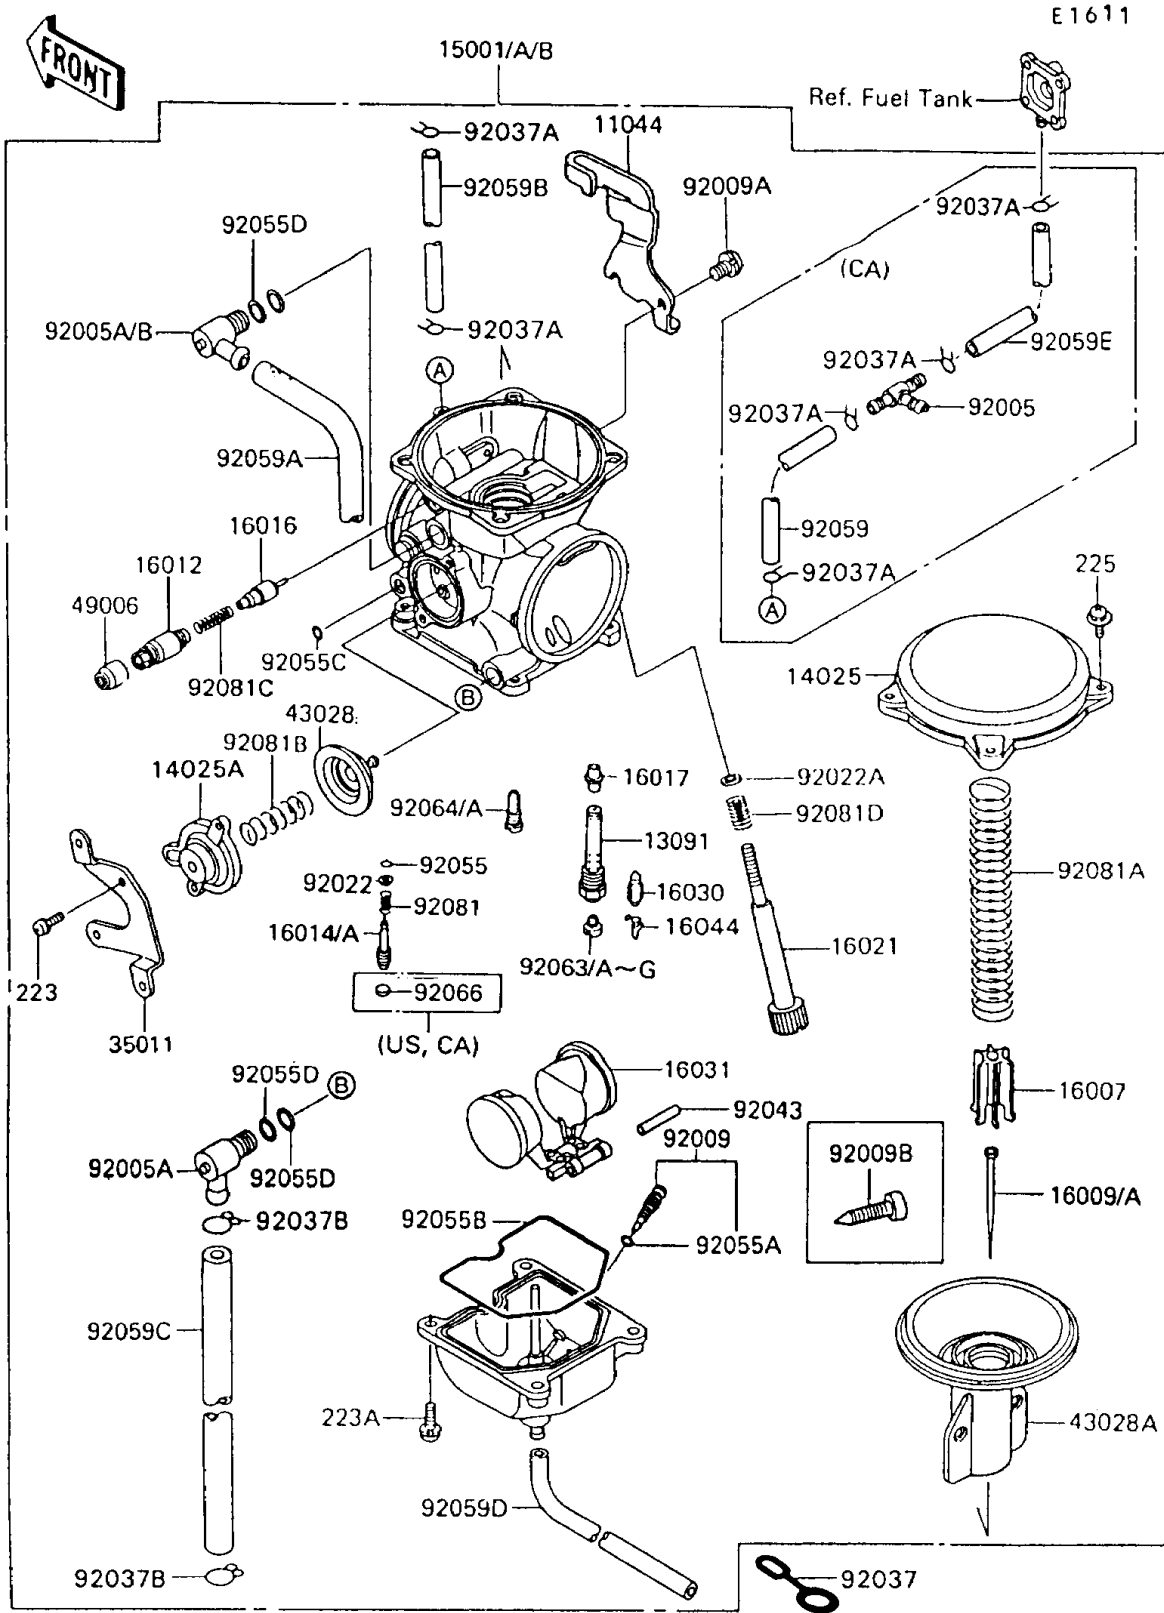

1993 KLR650 PARTS DIAGRAM

Carburetor