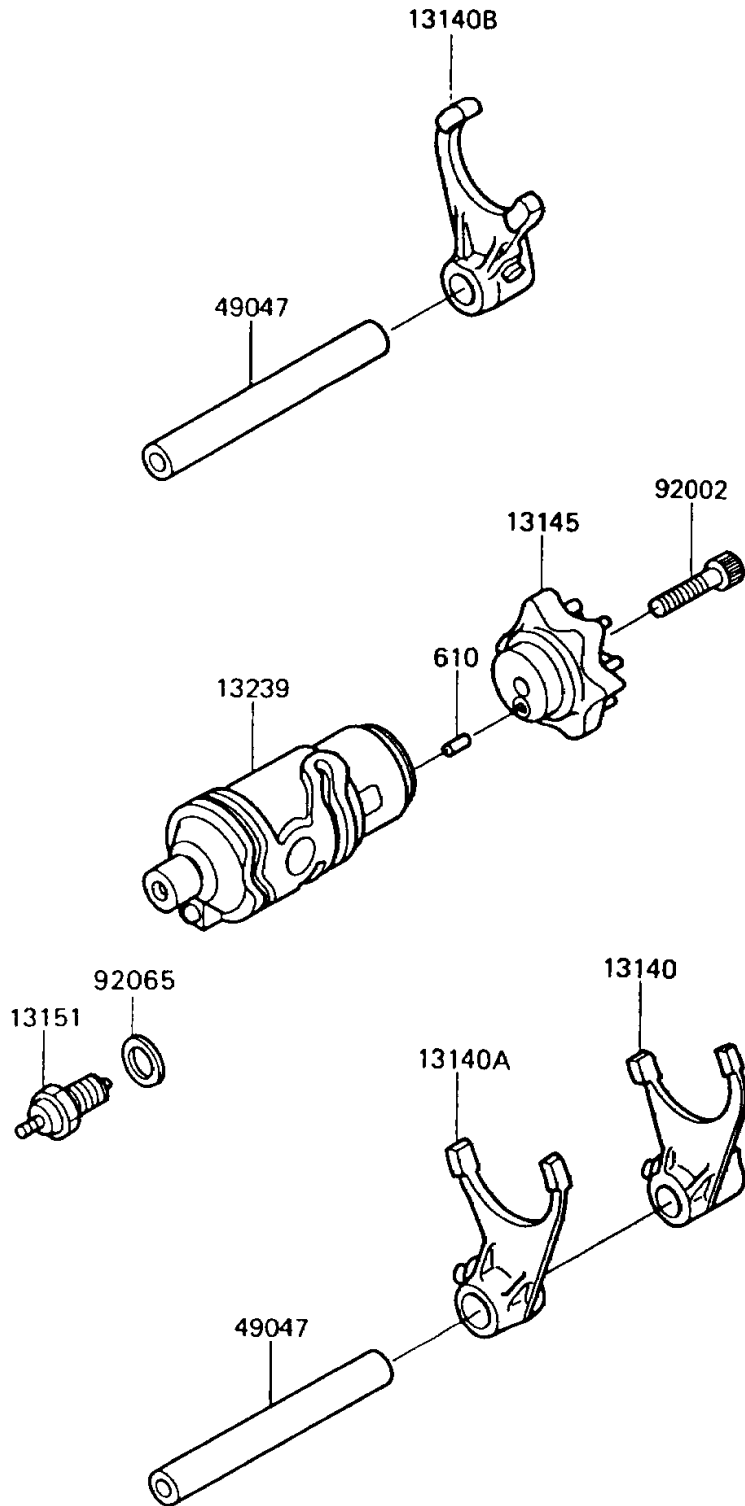

1993 KLR650 PARTS DIAGRAM

Gear Change Drum/Shift Fork(s)

E1362

1993 KLR650 PARTS LIST

Gear Change Drum/Shift Fork(s)

ITEM NAME	PART NUMBER	QUANTITY
FORK-SHIFT,LOW (Ref # 13140)	13140-1023	1
FORK-SHIFT,2ND&3RD (Ref # 13140A)	13140-1024	1
FORK-SHIFT,4TH&TOP (Ref # 13140B)	13140-1025	1
CAM-CHANGE DRUM (Ref # 13145)	13145-1051	1
SWITCH-COMP,NEUTRAL (Ref # 13151)	13151-1007	1
DRUM-ASSY-CHANGE (Ref # 13239)	13239-1103	1
ROD-SHIFT,L=93.7 (Ref # 49047)	49047-1003	2
BOLT,SOCKET,6X25 (Ref # 92002)	92002-1696	1
GASKET,10.5X16X1,DRAIN PLUG (Ref # 92065)	92065-058	1
ROLLER,4X10 (Ref # 610)	610A0410	1