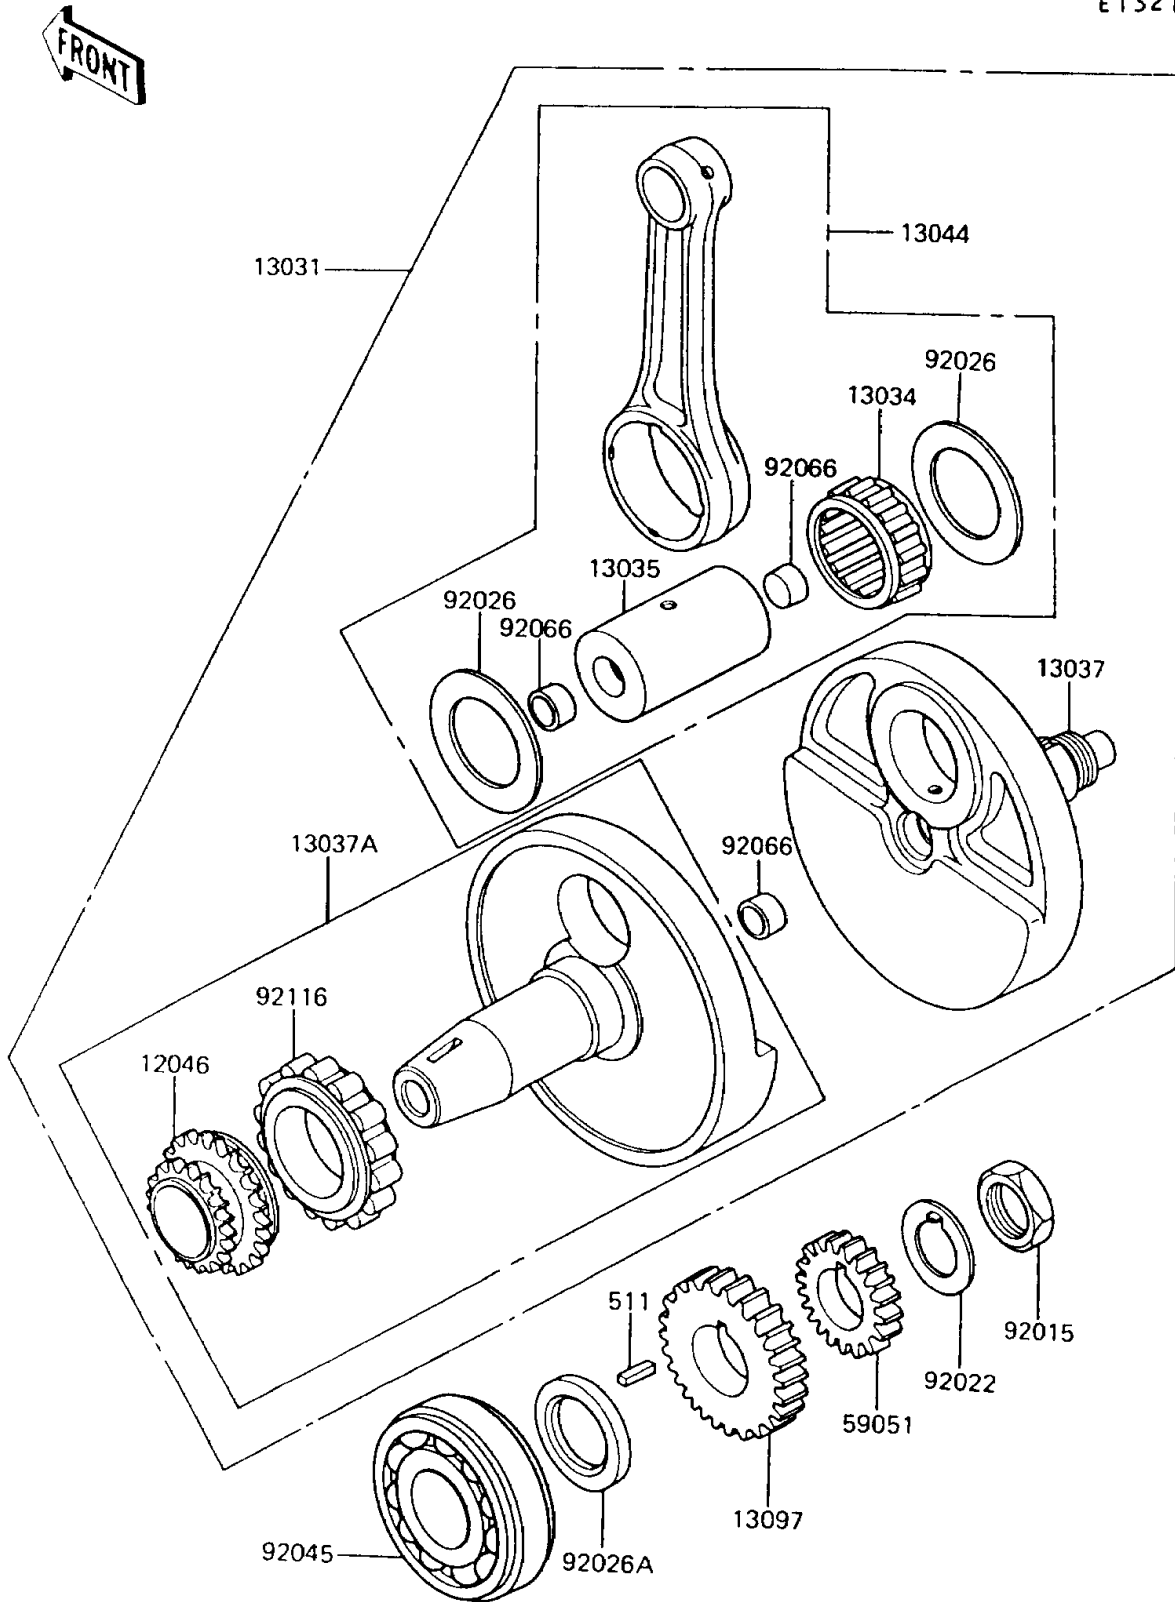

1993 KLR650 PARTS DIAGRAM

Crankshaft

E1321

1993 KLR650 PARTS LIST

Crankshaft

ITEM NAME	PART NUMBER	QUANTITY
SPROCKET,CAM&BALANCER (Ref # 12046)	12046-1070	1
CRANKSHAFT-COMP (Ref # 13031)	13031-1276	1
BEARING-BIG END (Ref # 13034)	13034-1084	1
PIN-CRANK (Ref # 13035)	13035-1066	1
CRANKSHAFT,RH (Ref # 13037)	13037-1351	1
CRANKSHAFT,LH (Ref # 13037A)	13037-5077	1
SET-CONNECTING ROD (Ref # 13044)	13044-5073	1
GEAR-PRIMARY SPUR,33T (Ref # 13097)	13097-1185	1
GEAR-SPUR,27T (Ref # 59051)	59051-1145	1
NUT,22MM (Ref # 92015)	92015-1320	1
WASHER,CLAW,22X40X1 (Ref # 92022)	92022-1490	1
SPACER,40X60X1.5 (Ref # 92026)	92026-1279	2
SPACER,30X50X4 (Ref # 92026A)	92026-1280	1
BEARING-BALL,TM-SX08A50C3 (Ref # 92045)	92045-1187	1
PLUG (Ref # 92066)	92066-1154	3
BEARING-ROLLER,L40-11C3 (Ref # 92116)	92116-1064	1
KEY-SUNK (Ref # 511)	511A0520	1