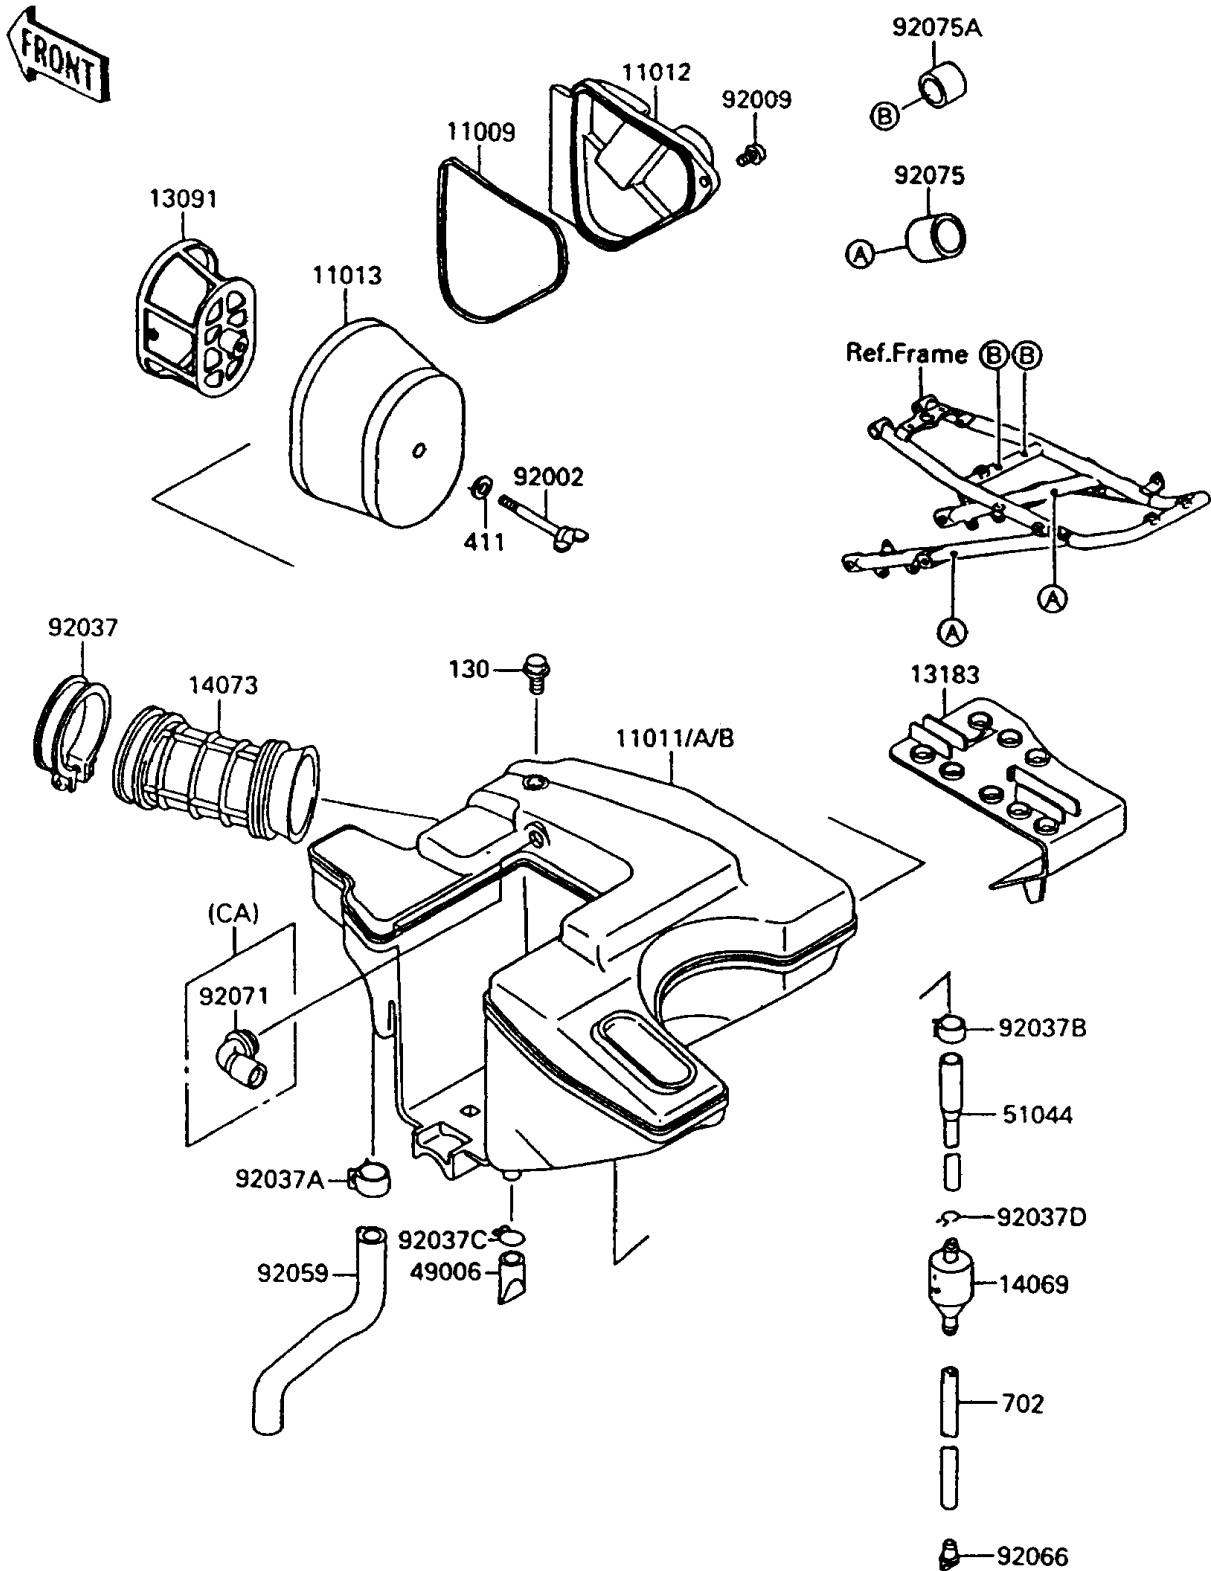

1993 KLR650 PARTS DIAGRAM

Air Cleaner

E1130

1993 KLR650 PARTS LIST

Air Cleaner

ITEM NAME	PART NUMBER	QUANTITY
GASKET (Ref # 11009)	11009-1649	1
CASE-AIR FILTER (Ref # 11011)	11011-1300	1
CASE-AIR FILTER (Ref # 11011A)	11011-1301	1
CASE-AIR FILTER (Ref # 11011B)	11011-1302	1
CAP,AIR FILTER (Ref # 11012)	11012-1681	1
ELEMENT-AIR FILTER (Ref # 11013)	11013-1152	1
HOLDER (Ref # 13091)	13091-1473	1
PLATE (Ref # 13183)	13183-1118	1
BREATHER (Ref # 14069)	14069-1051	1
DUCT (Ref # 14073)	14073-1288	1
BOOT (Ref # 49006)	49006-1211	2
TUBE-ASSY,AIR FILTER (Ref # 51044)	51044-1105	1
BOLT (Ref # 92002)	92002-1904	1
SCREW (Ref # 92009)	92009-1460	1
CLAMP (Ref # 92037)	92037-1859	1
CLAMP (Ref # 92037A)	92037-1860	1
CLAMP (Ref # 92037B)	92037-1861	1
CLAMP,14.5MM (Ref # 92037C)	92037-1900	2
CLAMP,TUBE (Ref # 92037D)	92037-1972	1
TUBE (Ref # 92059)	92059-1774	1
PLUG,DRAIN (Ref # 92066)	92066-1211	1
GROMMET,AIR FILTER (Ref # 92071)	92071-1147	1
DAMPER,25X31X30 (Ref # 92075)	92075-1906	2
DAMPER,18X27X20 (Ref # 92075A)	92075-1907	2
BOLT-FLANGED,6X10 (Ref # 130)	130G0610	1
WASHER-PLAIN,6MM (Ref # 411)	411E0600	1
TUBE-RUBBER (Ref # 702)	702A0770	1