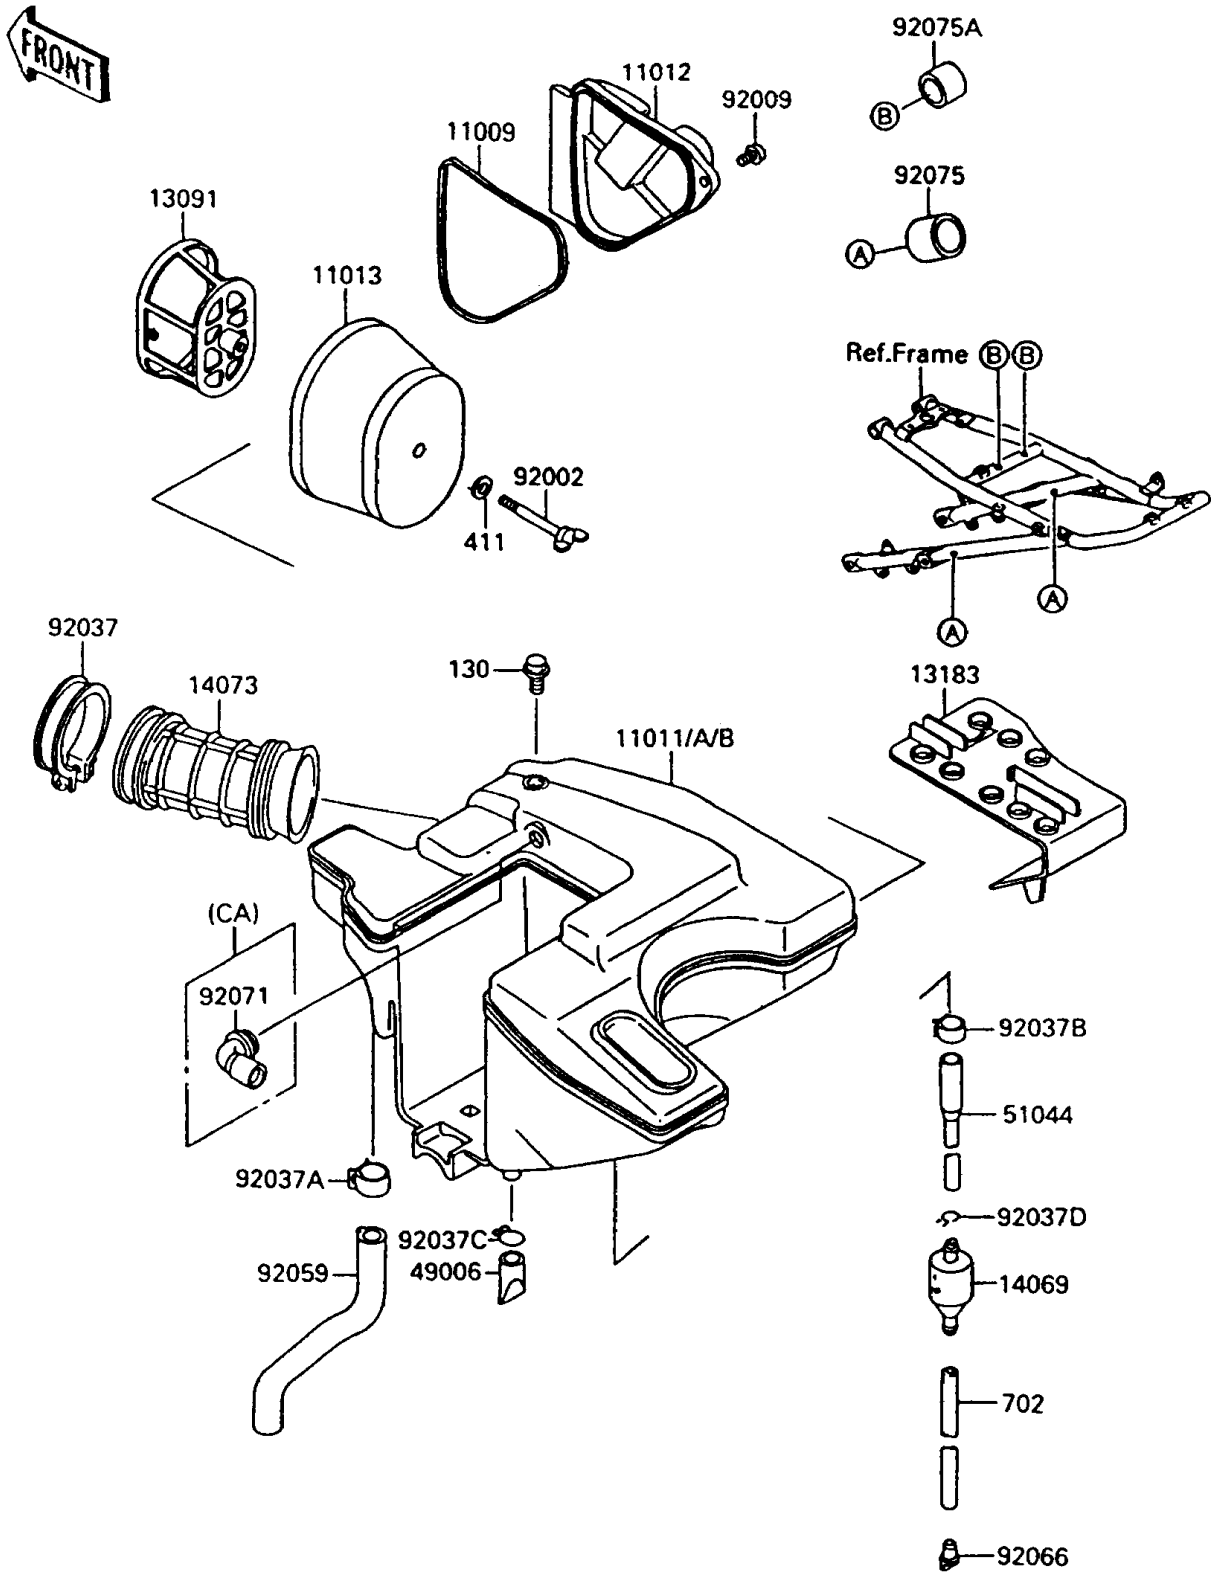

1993 KLR650 PARTS DIAGRAM

Air Cleaner

E1130

1993 KLR650 PARTS LIST

Air Cleaner

ITEM NAME	PART NUMBER	QUANTITY
GASKET (Ref # 11009)	11009-1649	1
CASE-AIR FILTER (Ref # 11011)	11011-1300	1
CASE-AIR FILTER (Ref # 11011A)	11011-1301	1
CASE-AIR FILTER (Ref # 11011B)	11011-1302	1
CAP,AIR FILTER (Ref # 11012)	11012-1681	1
ELEMENT-AIR FILTER (Ref # 11013)	11013-1152	1
HOLDER (Ref # 13091)	13091-1473	1
PLATE (Ref # 13183)	13183-1118	1
BREATHER (Ref # 14069)	14069-1051	1
DUCT (Ref # 14073)	14073-1288	1
BOOT (Ref # 49006)	49006-1211	2
TUBE-ASSY,AIR FILTER (Ref # 51044)	51044-1105	1
BOLT (Ref # 92002)	92002-1904	1
SCREW (Ref # 92009)	92009-1460	1
CLAMP (Ref # 92037)	92037-1859	1
CLAMP (Ref # 92037A)	92037-1860	1
CLAMP (Ref # 92037B)	92037-1861	1
CLAMP,14.5MM (Ref # 92037C)	92037-1900	2
CLAMP,TUBE (Ref # 92037D)	92037-1972	1
TUBE (Ref # 92059)	92059-1774	1
PLUG,DRAIN (Ref # 92066)	92066-1211	1
GROMMET,AIR FILTER (Ref # 92071)	92071-1147	1
DAMPER,25X31X30 (Ref # 92075)	92075-1906	2
DAMPER,18X27X20 (Ref # 92075A)	92075-1907	2
BOLT-FLANGED,6X10 (Ref # 130)	130G0610	1
WASHER-PLAIN,6MM (Ref # 411)	411E0600	1
TUBE-RUBBER (Ref # 702)	702A0770	1