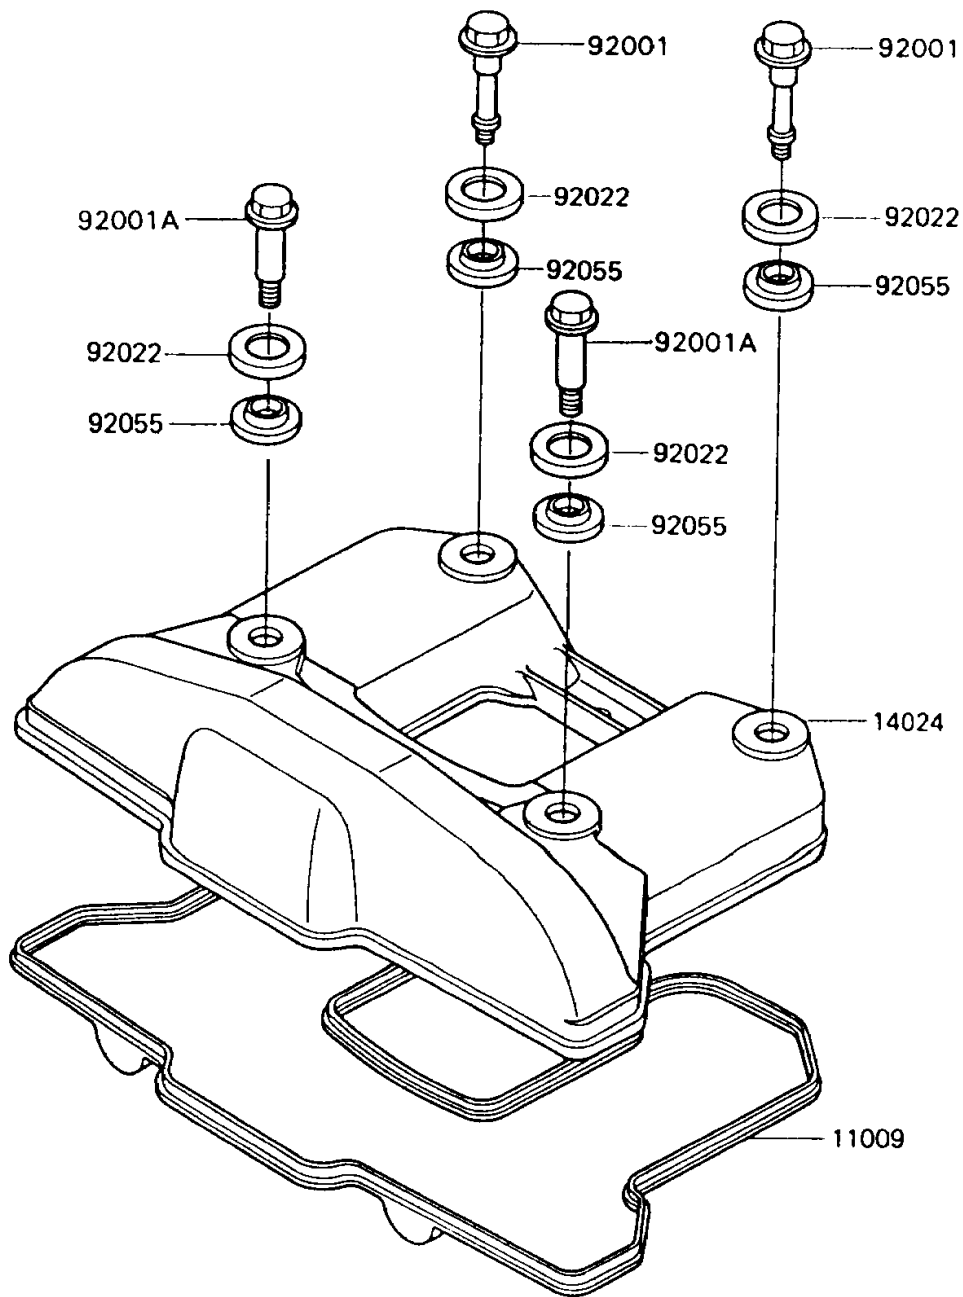

1993 KLR650 PARTS DIAGRAM

Cylinder Head Cover

E1112

1993 KLR650 PARTS LIST

Cylinder Head Cover

ITEM NAME	PART NUMBER	QUANTITY
GASKET,HEAD COVER (Ref # 11009)	11009-1365	1
COVER,CYLINDER HEAD (Ref # 14024)	14024-1388	1
BOLT,L=46.5 (Ref # 92001)	92001-1853	2
BOLT,L=34.5 (Ref # 92001A)	92001-1854	2
WASHER,HEAD COVER BOLT (Ref # 92022)	92022-1487	4
RING-O,HEAD COVER BOLT (Ref # 92055)	92055-1225	4