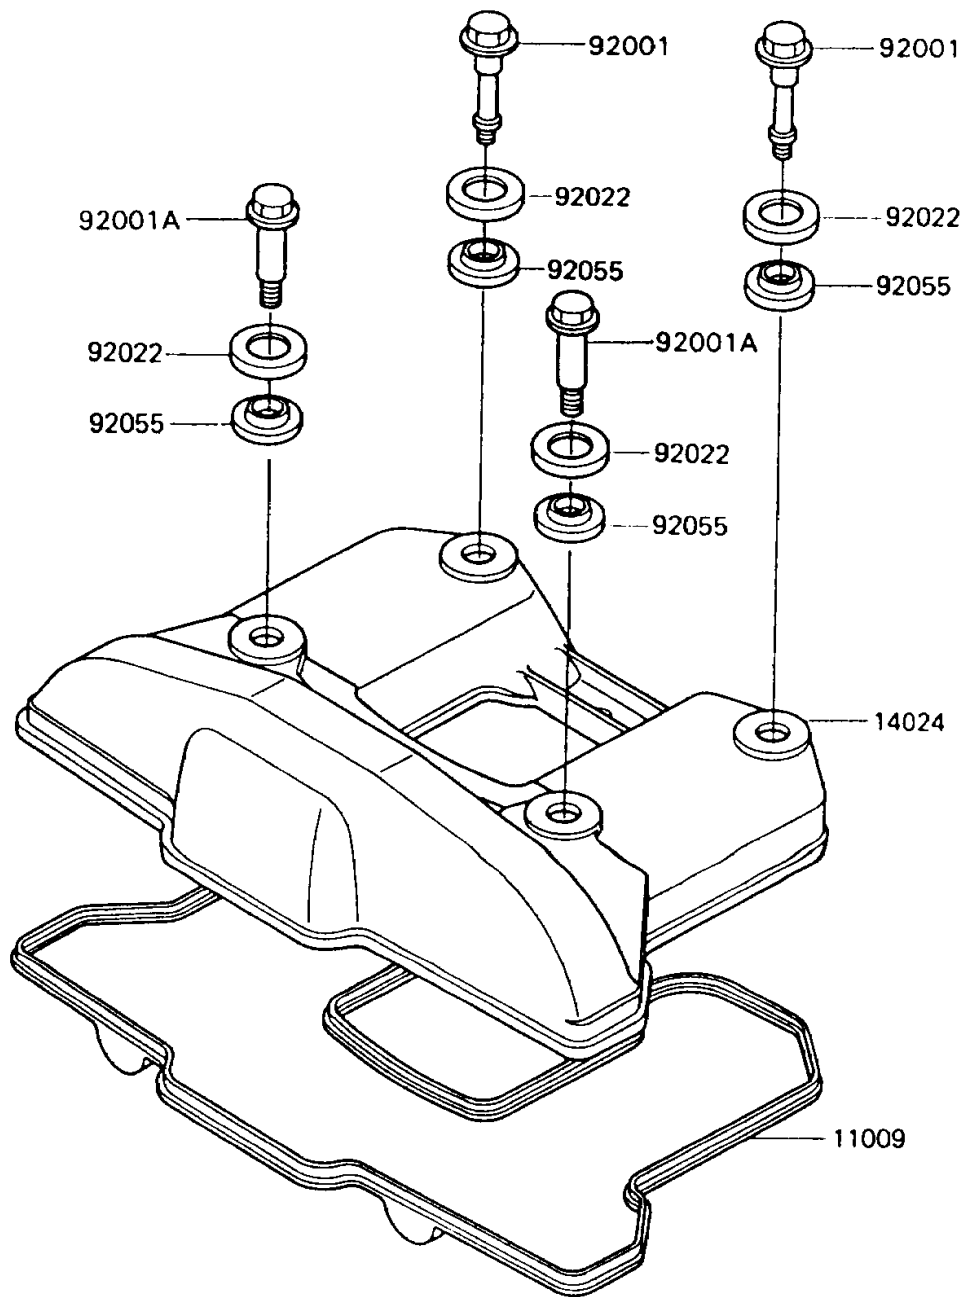

1993 KLR650 PARTS DIAGRAM

Cylinder Head Cover

E1112

1993 KLR650 PARTS LIST

Cylinder Head Cover

ITEM NAME	PART NUMBER	QUANTITY
GASKET,HEAD COVER (Ref # 11009)	11009-1365	1
COVER,CYLINDER HEAD (Ref # 14024)	14024-1388	1
BOLT,L=46.5 (Ref # 92001)	92001-1853	2
BOLT,L=34.5 (Ref # 92001A)	92001-1854	2
WASHER,HEAD COVER BOLT (Ref # 92022)	92022-1487	4
RING-O,HEAD COVER BOLT (Ref # 92055)	92055-1225	4