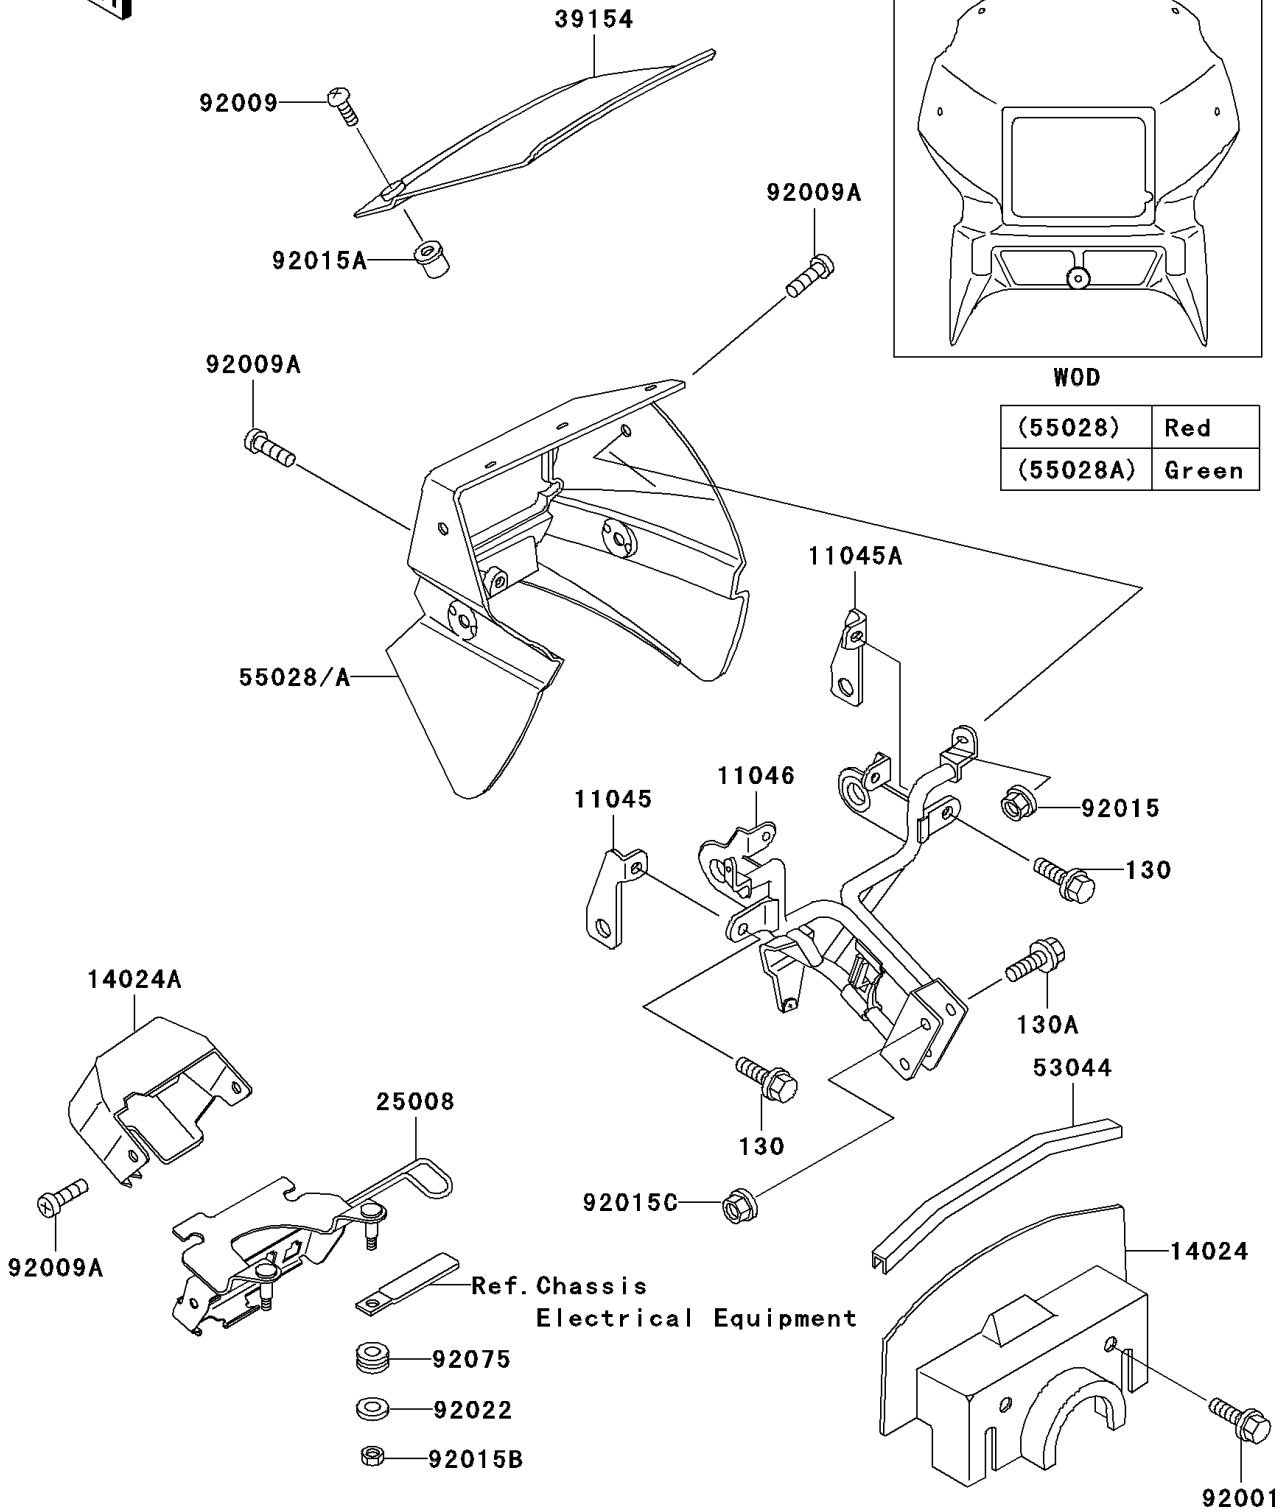

2004 KLR650 PARTS DIAGRAM

Cowling

F2871

2004 KLR650 PARTS LIST

Cowling

ITEM NAME	PART NUMBER	QUANTITY
BOLT-FLANGED,6X12 (Ref # 130)	130C0612	2
BOLT-FLANGED,8X25 (Ref # 130A)	130G0825	2
BRACKET,SIGNAL LAMP,LH (Ref # 11045)	11045-1798	1
BRACKET,SIGNAL LAMP,RH (Ref # 11045A)	11045-1799	1
BRACKET,COWLING (Ref # 11046)	11046-1036	1
COVER,COWLING,INNER (Ref # 14024)	14024-1366	1
COVER,HARNESS COUPLER (Ref # 14024A)	14024-1471	1
BRACKET-METER (Ref # 25008)	25008-1137	1
WINDSHIELD (Ref # 39154)	39154-1065	1
TRIM,COWLING COVER (Ref # 53044)	53044-1106	1
COWLING,UPP,A.RED (Ref # 55028)	55028-1164-260	1
BOLT,6X14,BLACK (Ref # 92001)	92001-1847	2
SCREW,5X14 (Ref # 92009)	92009-1653	3
SCREW,6X14 (Ref # 92009A)	92009-1662	5
NUT,FLANGED,6MM (Ref # 92015)	92015-1193	2
NUT,5MM,COWLING (Ref # 92015A)	92015-1343	3
NUT,6MM (Ref # 92015B)	92015-1391	2
NUT,FLANGED,8MM (Ref # 92015C)	92015-1406	2
WASHER,6.5X20X1.6 (Ref # 92022)	92022-1557	2
DAMPER (Ref # 92075)	92075-024	2