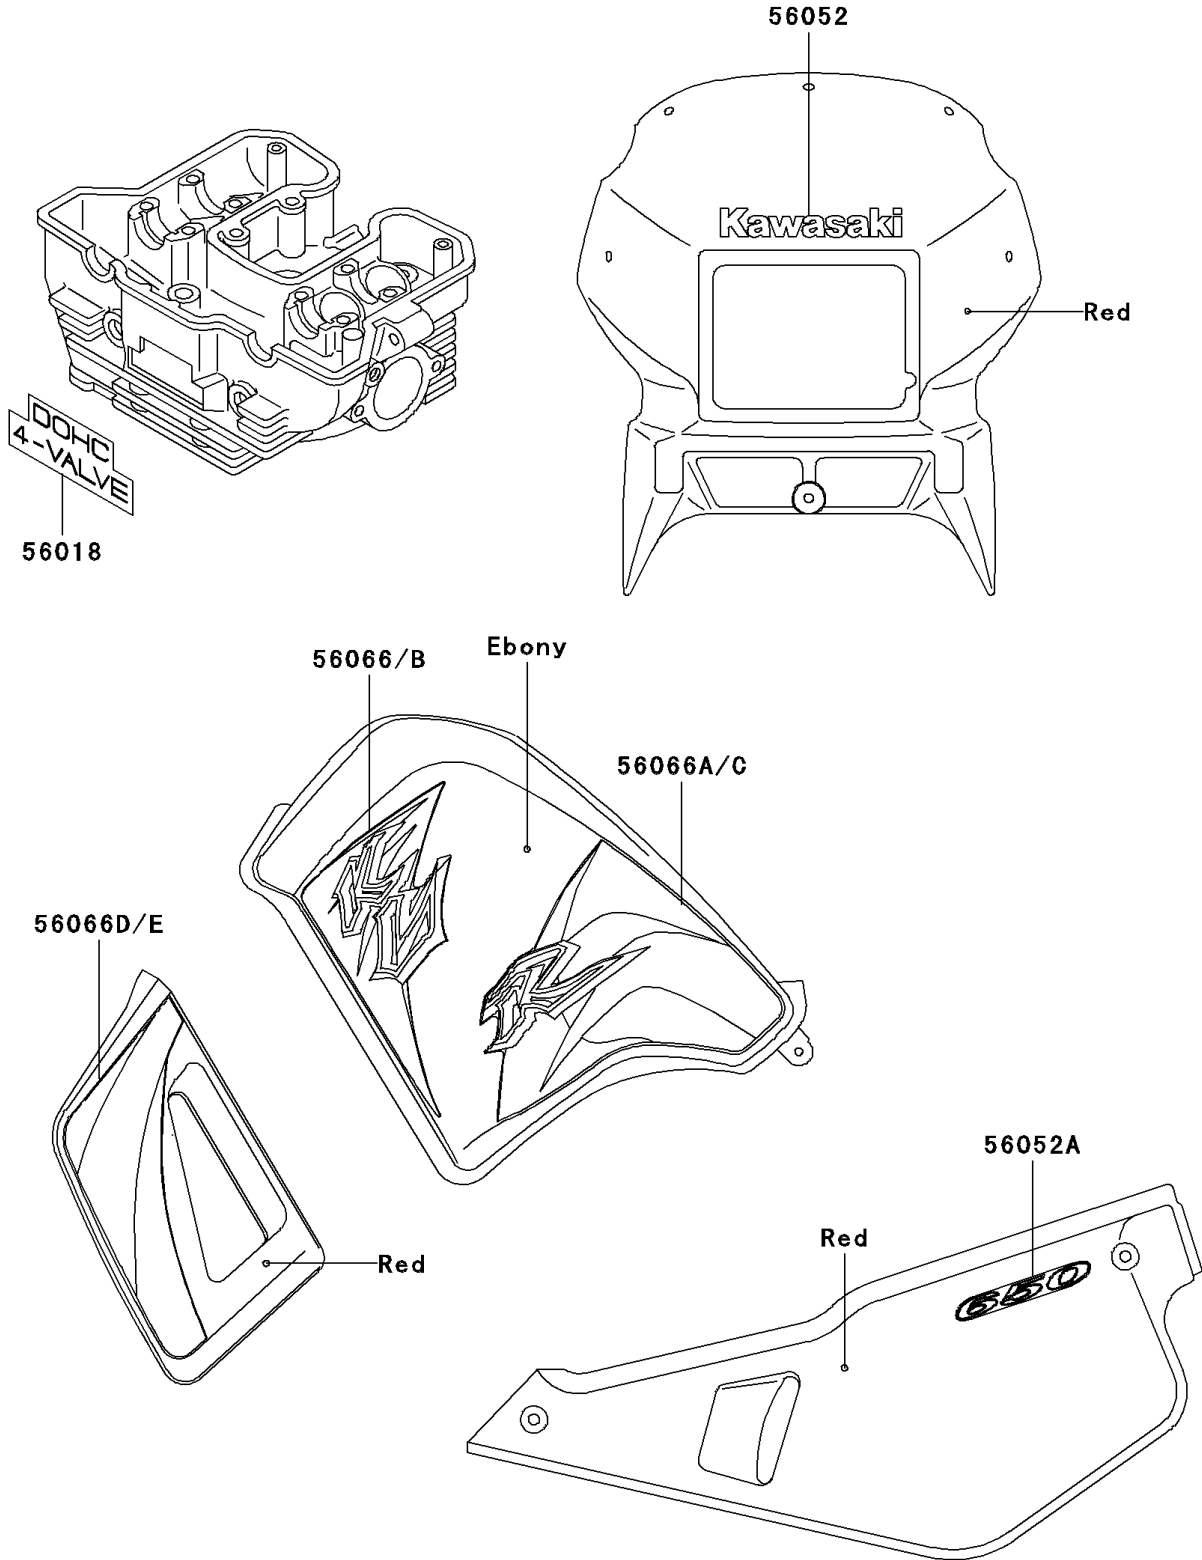

# 2004 KLR650 PARTS DIAGRAM

Decals(Red)(A18)

F2861C

## 2004 KLR650 PARTS LIST

Decals(Red)(A18)

ITEM NAME	PART NUMBER	QUANTITY
MARK,CYLINDER HEAD (Ref # 56018)	56018-1483	1
MARK,HEAD LAMP COVER,KAWASAKI (Ref # 56052)	56052-0132	1
MARK,SIDE COVER,650 (Ref # 56052A)	56052-0133	2
PATTERN,FUEL TANK,UPP,LH (Ref # 56066)	56066-0343	1
PATTERN,FUEL TANK,LWR,LH (Ref # 56066A)	56066-0344	1
PATTERN,FUEL TANK,UPP,RH (Ref # 56066B)	56066-0345	1
PATTERN,FUEL TANK,LWR,RH (Ref # 56066C)	56066-0346	1
PATTERN,SHROUD,LH (Ref # 56066D)	56066-0347	1
PATTERN,SHROUD,RH (Ref # 56066E)	56066-0348	1