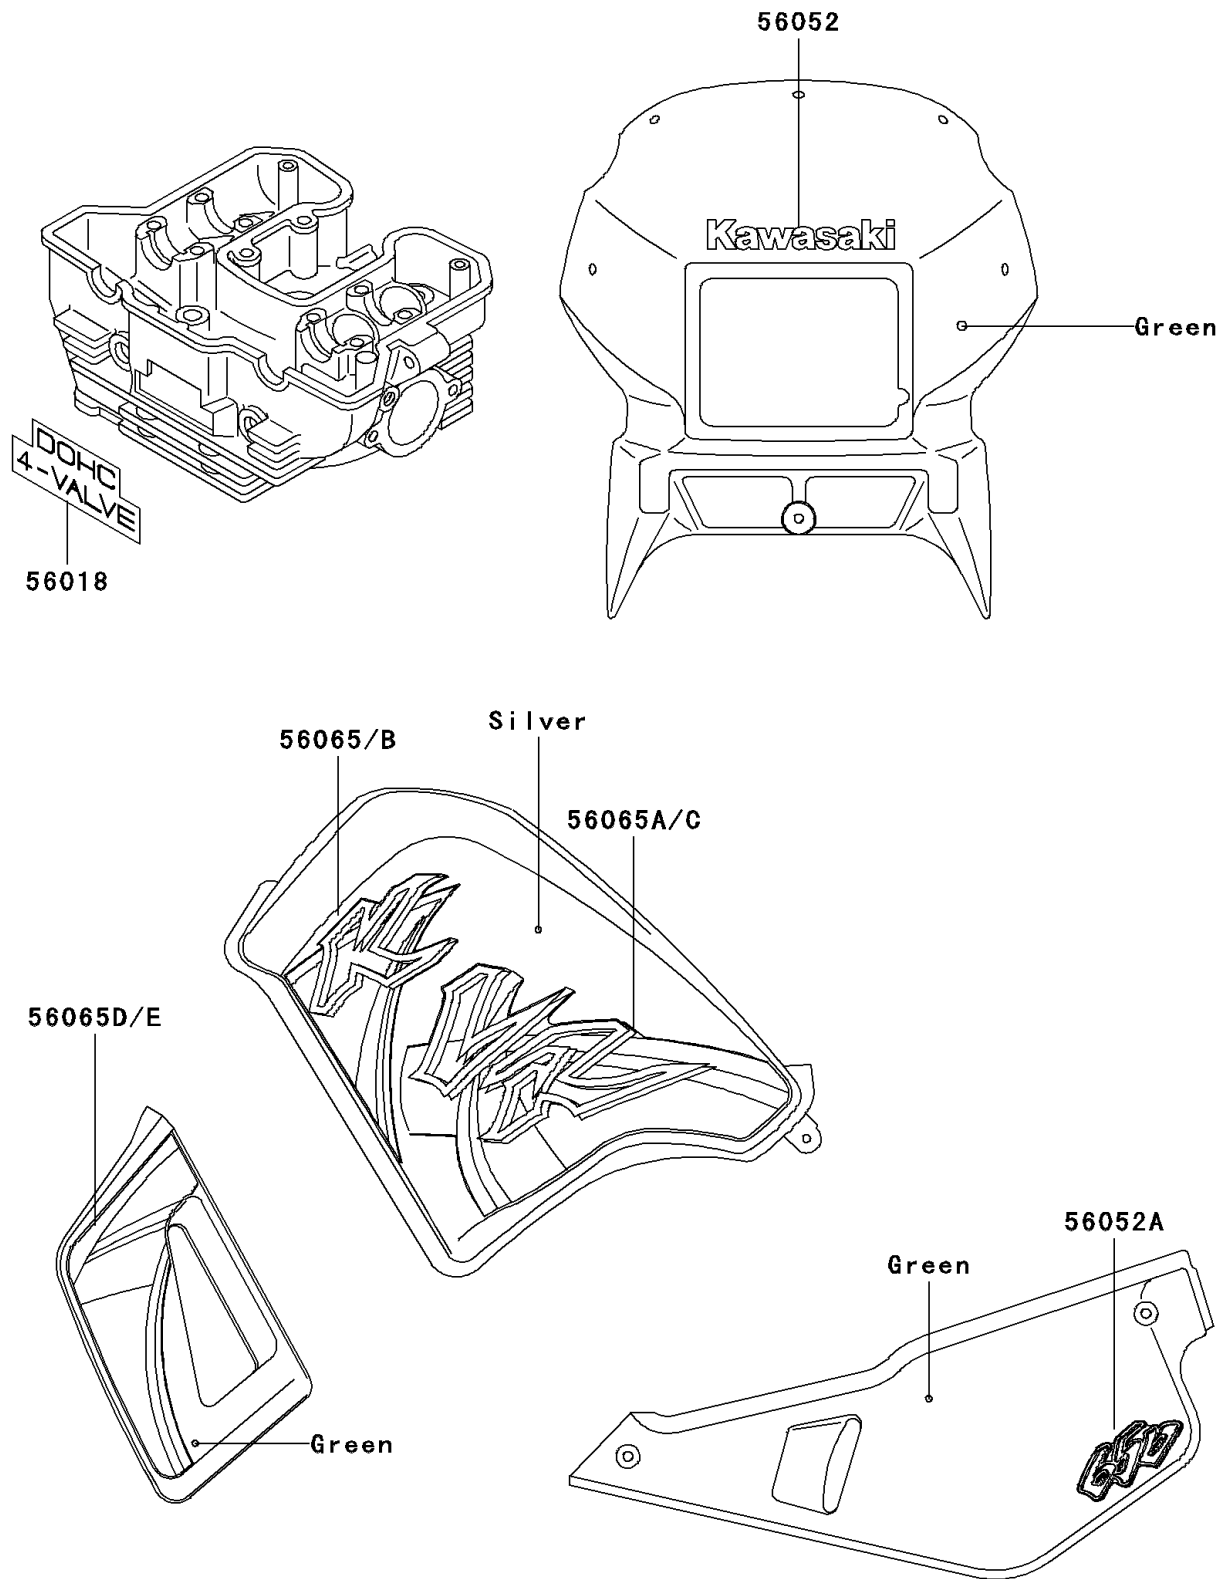

2002 KLR650 PARTS DIAGRAM

Decals(Green)(A16)

F2861A

2002 KLR650 PARTS LIST

Decals(Green)(A16)

ITEM NAME	PART NUMBER	QUANTITY
MARK,CYLINDER HEAD (Ref # 56018)	56018-1483	1
MARK,HEAD LAMP COVER,KAWASAKI (Ref # 56052)	56052-1531	1
MARK,SIDE COVER,650 (Ref # 56052A)	56052-1543	1
PATTERN,FUEL TANK,UPP,LH (Ref # 56065)	56065-1189	1
PATTERN,FUEL TANK,LWR,LH (Ref # 56065A)	56065-1190	1
PATTERN,FUEL TANK,UPP,RH (Ref # 56065B)	56065-1191	1
PATTERN,FUEL TANK,LWR,RH (Ref # 56065C)	56065-1192	1
PATTERN,SHROUD,LH (Ref # 56065D)	56065-1193	1
PATTERN,SHROUD,RH (Ref # 56065E)	56065-1194	1